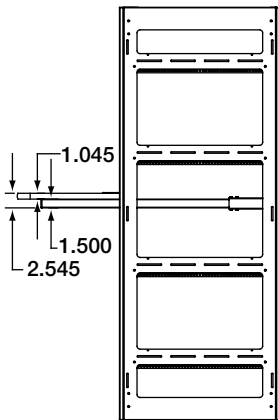

Engineered Mounting Solutions for Low Voltage Applications

WS Series Writing Shelves basic dimensions

Front View

Top View

Side View

PART #	A	B	C	D	E	F	FITS
WS2-M26-18	44.00	N/A	N/A	26.40	16.85	43.25	MRK 26" deep racks
WS2-M26-24	44.00	N/A	N/A	26.40	22.85	49.25	MRK 26" deep racks
WS3-M26-18	N/A	66.00	N/A	26.40	16.85	43.25	MRK 26" deep racks
WS3-M26-24	N/A	66.00	N/A	26.40	22.85	49.25	MRK 26" deep racks
WS4-M26-18	N/A	N/A	88.00	26.40	16.85	43.25	MRK 26" deep racks
WS4-M26-24	N/A	N/A	88.00	26.40	22.85	49.25	MRK 26" deep racks
WS2-M31-18	44.00	N/A	N/A	31.40	16.85	48.25	VRK, MRK 31" deep racks
WS2-M31-24	44.00	N/A	N/A	31.40	22.85	54.25	MRK, VRK, VMRK 31" deep racks
WS3-M31-18	N/A	66.00	N/A	31.40	16.85	48.25	MRK, VRK, VMRK 31" deep racks
WS3-M31-24	N/A	66.00	N/A	31.40	22.85	54.25	MRK, VRK, VMRK 31" deep racks
WS4-M31-18	N/A	N/A	88.00	31.40	16.85	48.25	MRK, VRK, VMRK 31" deep racks
WS4-M31-24	N/A	N/A	88.00	31.40	22.85	54.25	MRK, VRK, VMRK 31" deep racks
WS2-W27-18	48.50	N/A	N/A	27.63	17.58	45.21	MRK 27" deep racks
WS2-W27-24	48.50	N/A	N/A	27.63	22.85	51.21	MRK 27" deep racks
WS3-W27-18	N/A	72.75	N/A	27.63	17.58	45.21	MRK 27" deep racks
WS3-W27-24	N/A	72.75	N/A	27.63	22.85	51.21	MRK 27" deep racks
WS4-W27-18	N/A	N/A	97.00	27.63	17.58	45.21	MRK 27" deep racks
WS4-W27-24	N/A	N/A	97.00	27.63	22.85	51.21	MRK 27" deep racks
WS2-W32-18	48.50	N/A	N/A	32.63	17.58	50.21	MRK 32" deep racks
WS2-W32-24	48.50	N/A	N/A	32.63	22.85	56.21	MRK 32" deep racks
WS3-W32-18	N/A	72.75	N/A	32.63	17.58	50.21	MRK 32" deep racks
WS3-W32-24	N/A	72.75	N/A	32.63	22.85	56.21	MRK 32" deep racks
WS4-W32-18	N/A	N/A	97.00	32.63	17.58	50.21	MRK 32" deep racks
WS4-W32-24	N/A	N/A	97.00	32.63	22.85	56.21	MRK 32" deep racks

ALL DIMENSIONS IN INCHES UNLESS OTHERWISE NOTED