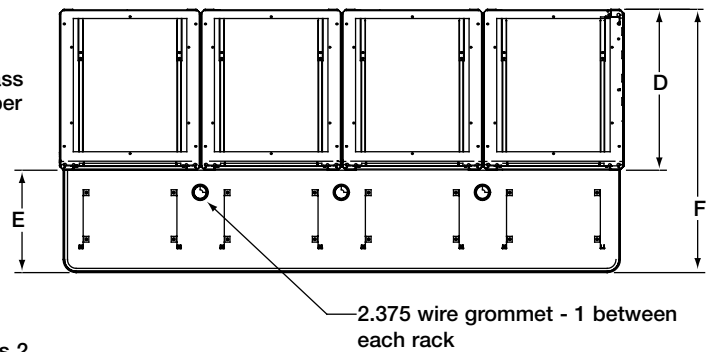

WS Series Writing Shelves basic dimensions

Front View

Top View

PART #	A	B	C	D	E	F	FITS
WS2-M26-18	44.00	N/A	N/A	26.40	16.85	43.25	MRK 26" deep racks
WS2-M26-24	44.00	N/A	N/A	26.40	22.85	49.25	MRK 26" deep racks
WS3-M26-18	N/A	66.00	N/A	26.40	16.85	43.25	MRK 26" deep racks
WS3-M26-24	N/A	66.00	N/A	26.40	22.85	49.25	MRK 26" deep racks
WS4-M26-18	N/A	N/A	88.00	26.40	16.85	43.25	MRK 26" deep racks
WS4-M26-24	N/A	N/A	88.00	26.40	22.85	49.25	MRK 26" deep racks
WS2-M31-18	44.00	N/A	N/A	31.40	16.85	48.25	VRK, MRK 31" deep racks
WS2-M31-24	44.00	N/A	N/A	31.40	22.85	54.25	MRK, VRK, VMRK 31" deep racks
WS3-M31-18	N/A	66.00	N/A	31.40	16.85	48.25	MRK, VRK, VMRK 31" deep racks
WS3-M31-24	N/A	66.00	N/A	31.40	22.85	54.25	MRK, VRK, VMRK 31" deep racks
WS4-M31-18	N/A	N/A	88.00	31.40	16.85	48.25	MRK, VRK, VMRK 31" deep racks
WS4-M31-24	N/A	N/A	88.00	31.40	22.85	54.25	MRK, VRK, VMRK 31" deep racks
WS2-W27-18	48.50	N/A	N/A	27.63	17.58	45.21	MRK 27" deep racks
WS2-W27-24	48.50	N/A	N/A	27.63	22.85	51.21	MRK 27" deep racks
WS3-W27-18	N/A	72.75	N/A	27.63	17.58	45.21	MRK 27" deep racks
WS3-W27-24	N/A	72.75	N/A	27.63	22.85	51.21	MRK 27" deep racks
WS4-W27-18	N/A	N/A	97.00	27.63	17.58	45.21	MRK 27" deep racks
WS4-W27-24	N/A	N/A	97.00	27.63	22.85	51.21	MRK 27" deep racks
WS2-W32-18	48.50	N/A	N/A	32.63	17.58	50.21	MRK 32" deep racks
WS2-W32-24	48.50	N/A	N/A	32.63	22.85	56.21	MRK 32" deep racks
WS3-W32-18	N/A	72.75	N/A	32.63	17.58	50.21	MRK 32" deep racks
WS3-W32-24	N/A	72.75	N/A	32.63	22.85	56.21	MRK 32" deep racks
WS4-W32-18	N/A	N/A	97.00	32.63	17.58	50.21	MRK 32" deep racks
WS4-W32-24	N/A	N/A	97.00	32.63	22.85	56.21	MRK 32" deep racks

ALL DIMENSIONS IN INCHES UNLESS OTHERWISE NOTED