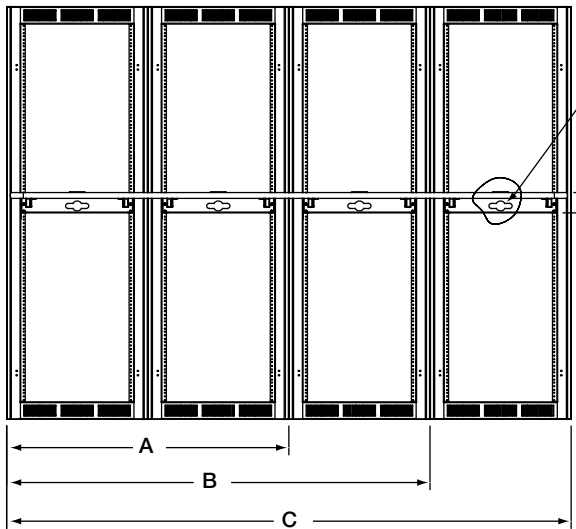

WS Series Writing Shelves basic dimensions

Front View