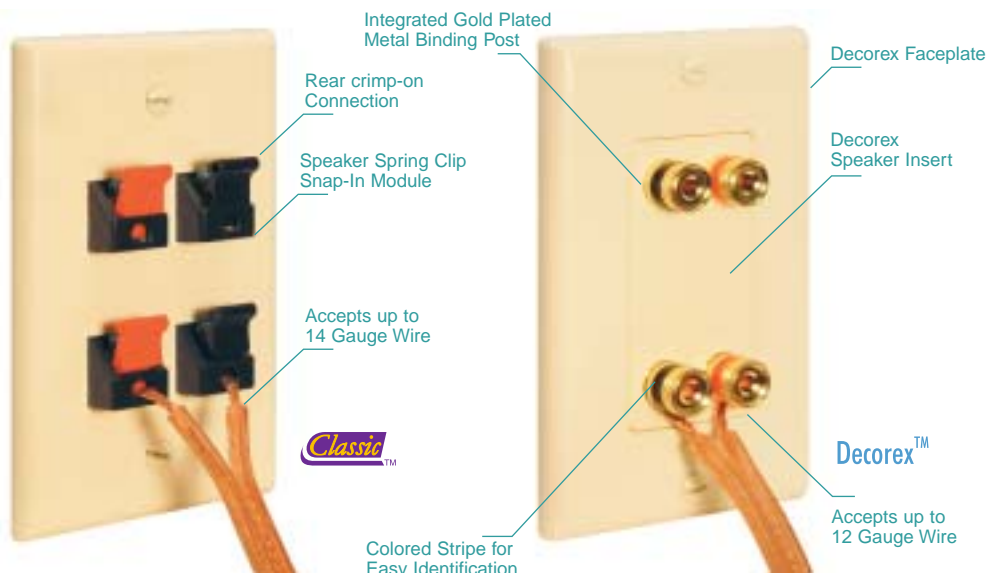

Faceplates Custom Solutions

Installation Benefits

- Gold Plated Binding Post and Banana Jack
- Snap-In Modules Allow for Maximum Customization
- Decorex Styling with One-Piece Insert
- Speaker Spring Clip Modules Provide Quick Connection

NEW Angled Faceplate

PART NUMBER	DESCRIPTION
IC107DA2xx*	2-Port, Single

*xx = IV, WH, AL

IC107DA2AL

NEW Decorex Insert

4 integrated audio gold binding posts, gold plated with red and black stripes.

PART NUMBER	DESCRIPTION
ICRDSDBPxx*	4 Binding Post

*xx = IV, WH, AL

ICRDSDBPIV

NEW Angled Faceplate

PART NUMBER	DESCRIPTION
IC107DA4xx*	4-Port, Single

*xx = IV, WH, AL

IC107DA4AL

NEW Decorex Insert

Integrated with 2 CATV and 2 open ports to add modular connectors.

*xx = IV, WH

IC107DFDIV

Decorex Insert

Faceplate is kitted with a voice, data and CATV modular connector.

PART NUMBER	DESCRIPTION
IC107DK3xx*	6 Pos. 6 Cond., CAT 5e, and CATV

*xx = IV, WH

IC107DK3xx*