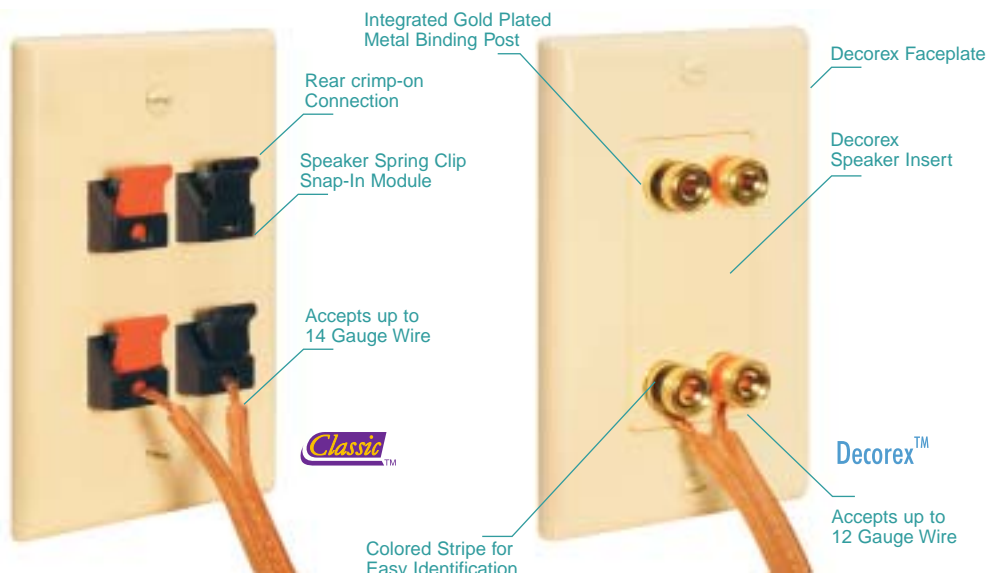

## Installation Benefits

- Gold Plated Binding Post and Banana Jack
- Snap-In Modules Allow for Maximum Customization
- Decorex Styling with One-Piece Insert
- Speaker Spring Clip Modules Provide Quick Connection

### NEW Angled Faceplate

PART NUMBER	DESCRIPTION
<b>IC107DA2xx*</b>	<b>2-Port, Single</b>

\*xx = IV, WH, AL

IC107DA2AL

### NEW Decorex Insert

4 integrated audio gold binding posts, gold plated with red and black stripes.

PART NUMBER	DESCRIPTION
<b>ICRDSDBPxx*</b>	<b>4 Binding Post</b>

\*xx = IV, WH, AL

ICRDSDBPIV

### NEW Decorex Insert

Integrated with 2 CATV and 2 open ports to add modular connectors.

PART NUMBER	DESCRIPTION
<b>IC107DC2xx*</b>	<b>2-Port and 2 CATV</b>

\*xx = IV, WH, AL

ICRDSDBPxx\*