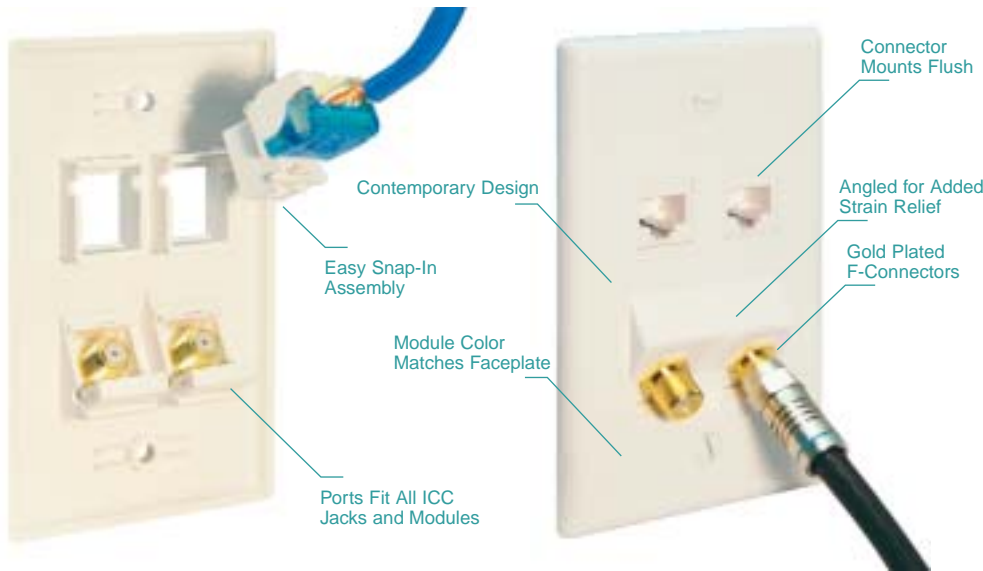

## Installation Benefits

- Match Any Décor Interior with a Wide Selection of Faceplate Styles and Port Configurations
- Various Colors to Choose from Including Almond On Selected Style Faceplates
- Secure, Fast, and Easy Snap-On Assembly

### Faceplate

PART NUMBER	DESCRIPTION
IC107F01xx*	1-Port, Single

\*xx = IV, WH, AL

IC107F06IV

### Faceplate

PART NUMBER	DESCRIPTION
IC107F02xx*	2-Port, Single

\*xx = IV, WH, AL

IC107AF2IV