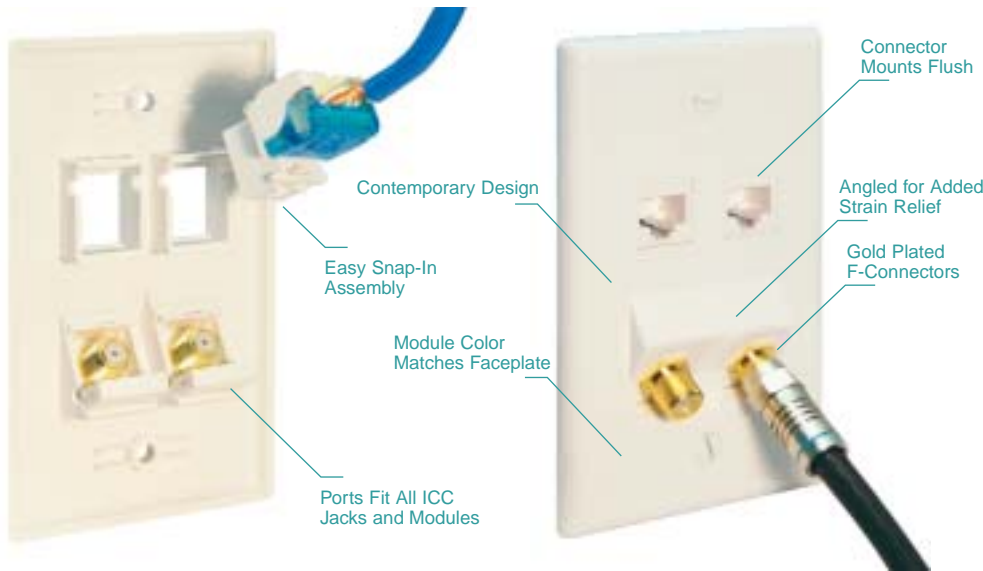

Faceplates *Classic* Custom Solutions

Installation Benefits

- Match Any Décor Interior with a Wide Selection of Faceplate Styles and Port Configurations
- Various Colors to Choose from Including Almond On Selected Style Faceplates
- Secure, Fast, and Easy Snap-On Assembly

IC107F01V

Faceplate

| PART NUMBER | DESCRIPTION |
|--------------------|-----------------------|
| IC107F01xx* | 1-Port, Single |

*xx = IV, WH, AL

IC107F06V

Faceplate

| PART NUMBER | DESCRIPTION |
|--------------------|-----------------------|
| IC107F06xx* | 6-Port, Single |

*xx = IV, WH, AL

IC107F02V

Faceplate

| PART NUMBER | DESCRIPTION |
|--------------------|-----------------------|
| IC107F02xx* | 2-Port, Single |

*xx = IV, WH, AL

IC107AF2V

Angled Faceplate

| PART NUMBER | DESCRIPTION |
|--------------------|-----------------------|
| IC107AF2xx* | 2-Port, Single |