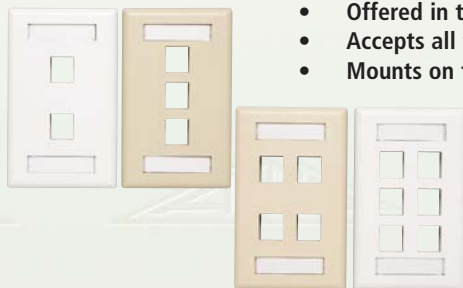

Work Area Outlets

Versatap Faceplates with I.D. Windows

- Designation windows with labels
- Offered in the traditional electrical design
- Accepts all the standard Versatap inserts
- Mounts on the AT625MB series of mounting boxes

Part Number	Part Description	Std. Pkg. Qty.	Std. Ctn. Qty.
AT70-1-XX	1 Port Faceplate	25	200
AT70-2-XX	2 Port Faceplate	25	200
AT70-3-XX	3 Port Faceplate	25	200
AT70-4-XX	4 Port Faceplate	25	200
AT70-6-XX	6 Port Faceplate	25	200

XX Colors: 09-Ivory; 15-White; 52-El Ivory

Versatap Faceplates

- Will accept all Versatap jack modules
- Constructed of flame retardant UL94V-0 rated material
- Mounts on AT30M series of mounting boxes

Part Number	Part Description	Std. Pkg. Qty.	Std. Ctn. Qty.
AT30-1-XX	1 Port Faceplate	25	200
AT30-2-XX	2 Port Faceplate	25	200
AT30-3-XX	3 Port Faceplate	25	200
AT30-4-XX	4 Port Faceplate	25	200
AT30-6-XX	6 Port Faceplate	25	200

XX Colors: 09-Ivory; 14-Grey; 15-White

Versatap 12 Port Duplex Faceplate

- Furnished with 4 blank inserts
- Mounts on AT45MB series mounting box

Part Number	Part Description	Std. Pkg. Qty.	Std. Ctn. Qty.
AT30D-12-XX	12 Port Duplex Faceplate	1	120