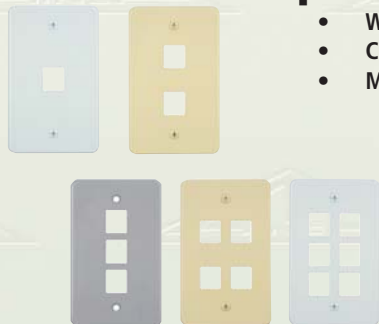

Work Area Outlets

Versatap Faceplates with I.D. Windows

- Designation windows with labels
- Offered in the traditional electrical design
- Accepts all the standard Versatap inserts
- Mounts on the AT625MB series of mounting boxes

Part Number	Part Description	Std. Pkg. Qty.	Std. Ctn. Qty.
AT70-1-XX	1 Port Faceplate	25	200
AT70-2-XX	2 Port Faceplate	25	200
AT70-3-XX	3 Port Faceplate	25	200
AT70-4-XX	4 Port Faceplate	25	200
AT70-6-XX	6 Port Faceplate	25	200

XX Colors: 09-Ivory; 15-White; 52-El Ivory

Versatap Faceplates

- Will accept all Versatap jack modules
- Constructed of flame retardant UL94V-0 rated material
- Mounts on AT30M series of mounting boxes

Part Number	Part Description	Std. Pkg. Qty.	Std. Ctn. Qty.
AT30-1-XX	1 Port Faceplate	25	200
AT30-2-XX	2 Port Faceplate	25	200
AT30-3-XX	3 Port Faceplate	25	200
AT30-4-XX	4 Port Faceplate	25	200
AT30-6-XX	6 Port Faceplate	25	200

XX Colors: 09-Ivory; 14-Grey; 15-White

Versatap 12 Port Duplex Faceplate

- Furnished with 4 blank inserts
- Mounts on AT45MB series mounting box

Part Number	Part Description	Std. Pkg. Qty.	Std. Ctn. Qty.
AT30D-12-XX	12 Port Duplex Faceplate	1	120