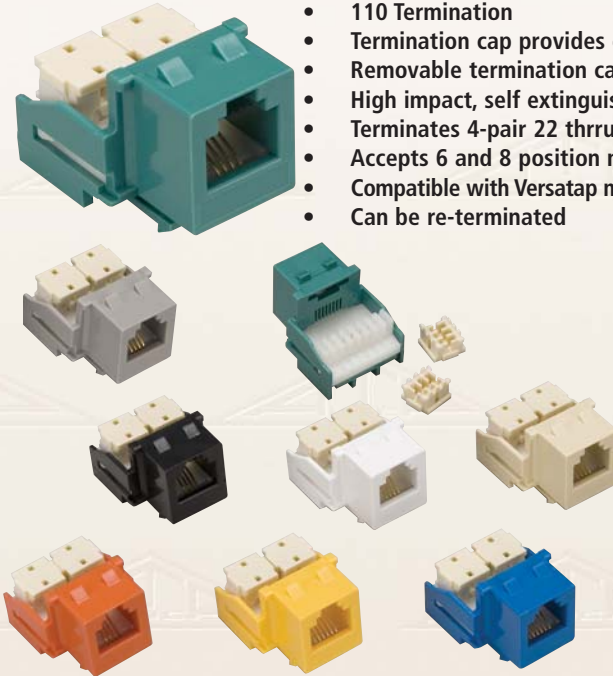

Modules

Cat 3 Jack Module

- 110 Termination
- Termination cap provides excellent strain relief, helps control cable bend radius and securely retains wires
- Removable termination cap provides easy troubleshooting
- High impact, self extinguishing plastic
- Terminates 4-pair 22 thru 26 AWG solid unshielded twisted pair cable
- Accepts 6 and 8 position modular plugs without damage
- Compatible with Versatap modular patch panels (ATPNL-XX Series, page 32), faceplates and surface mount boxes
- Can be re-terminated

Part Number	Part Description	Std. Pkg. Qty.	Std. Ctn. Qty.
AT34-XX	Category 3, 4 cond. Module	1	100

XX Colors: 00-Black; 05-Green; 09-Ivory; 14-Grey; 15-White; 16-Orange; 20-Blue; 47-Red

Part Number	Part Description	Std. Pkg. Qty.	Std. Ctn. Qty.
AT36-XX	Category 3, 6 cond. Module	1	100

XX Colors: 00-Black; 04-Yellow; 05-Green; 09-Ivory; 14-Grey; 15-White; 16-Orange; 20-Blue; 47-Red

Part Number	Part Description	Std. Pkg. Qty.	Std. Ctn. Qty.
AT38-XX	Category 3, 8 cond. Module	1	100

XX Colors: 00-Black; 04-Yellow; 05-Green; 09-Ivory; 14-Grey; 15-White; 16-Orange; 20-Blue

Cat 3 Compact Jack Module

- 110 Termination
- Narrow housing (.75") provides additional workspace
- Easy wire placement design
- One-piece termination cap reduces termination time and provides easy troubleshooting
- Compatible with Versatap modular patch panels (ATPNL-XX Series, page 32), faceplates and surface mount boxes
- Terminates 4-pair 22 thru 26 AWG unshielded twisted pair
- Accepts 6 and 8 position modular plugs without damage
- Can be re-terminated
- UL approved