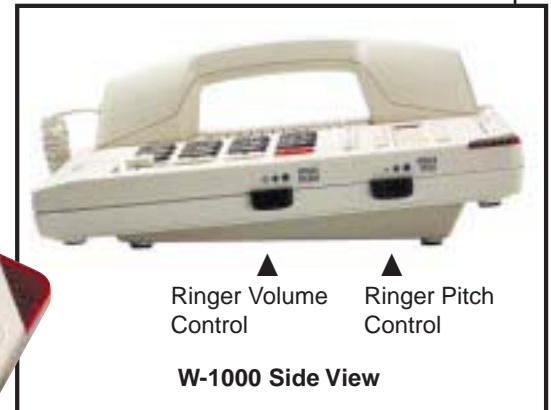

▶ www.mywalker.com

For personalized service call: 1-800-552-3368

Walker • A Division of Plantronics, Inc.
4289 Bonny Oaks Drive, Chattanooga, TN 37406