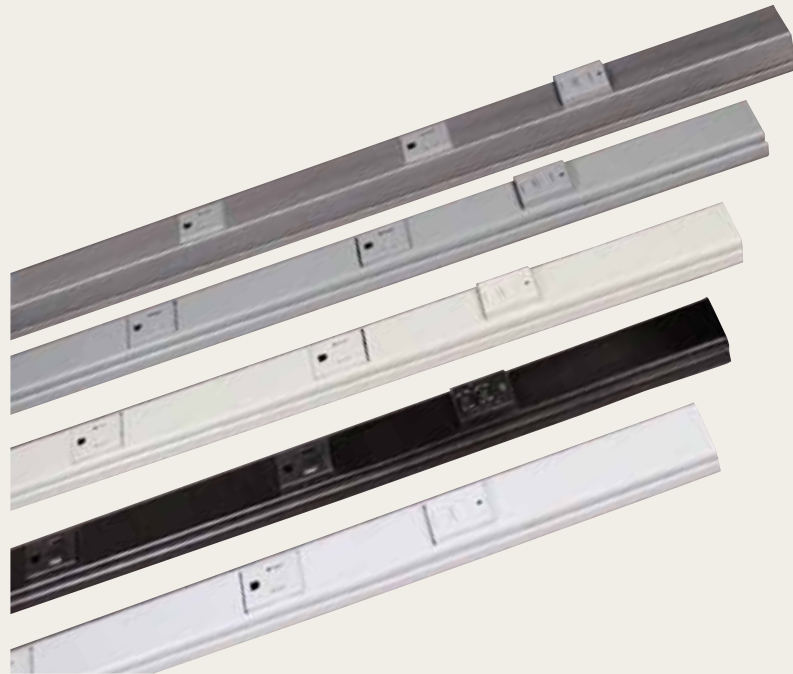

Plugmold® Multioutlet Systems

Available Options:

Part Numbers	Length	Finish
AL20GB306TRGFI	36" [914mm]	Anodized Aluminum
AL20GB506TRGFI	60" [1.5m]	Anodized Aluminum
BK20GB306TRGFI	36" [914mm]	Painted Black
BK20GB506TRGFI	60" [1.5m]	Painted Black
BK20GB606TRGFI	72" [1.8m]	Painted Black
G20GB306TRGFI	36" [914mm]	Painted Gray
G20GB506TRGFI	60" [1.5m]	Painted Gray
G20GB606TRGFI	72" [1.8m]	Painted Gray
S20GB306TRGFI	36" [914mm]	Stainless Steel
S20GB506TRUGFI	60" [1.5m]	Stainless Steel
S20GB606TRUGFI	72" [1.8m]	Stainless Steel
V20GB306TRGFI	36" [914mm]	Painted Ivory
V20GB506TRGFI	60" [1.5m]	Painted Ivory
V20GB606TRGFI	72" [1.8m]	Painted Ivory
WH20GB306TRGFI	36" [914mm]	Painted White
WH20GB506TRGFI	60" [1.5m]	Painted White
WH20GB606TRGFI	72" [1.8m]	Painted White

NOTE: For available custom options, consult factory.

Wiremold® Multioutlet System Family of Solutions:

Plugmold® Steel Multioutlet Systems

Plugmold® Aluminum Multioutlet Systems

Plugmold® Plus Nonmetallic Multioutlet Systems