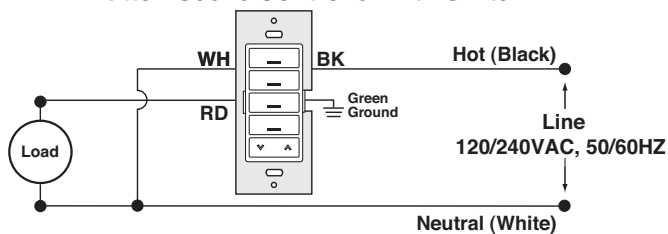

DIMENSIONAL DRAWINGS

VRCS4-MR/VRCZ4-MR

VRCS2-MR

WIRING DIAGRAMS

DIAGRAM 1

4-Button Controller with Switch

4-Button Scene Controller with Switch

DIAGRAM 2

2-Button Scene Controller with Switches

2-Button Controller with Switches

Leviton Mfg. Co., Inc.

201 North Service Road, Melville, NY 11747-3138 • Tech Line: 1-800-824-3005 • Fax: 1-800-832-9538 • www.leviton.com
© 2009 Leviton Manufacturing Co., Inc. All rights reserved. Subject to change without notice.