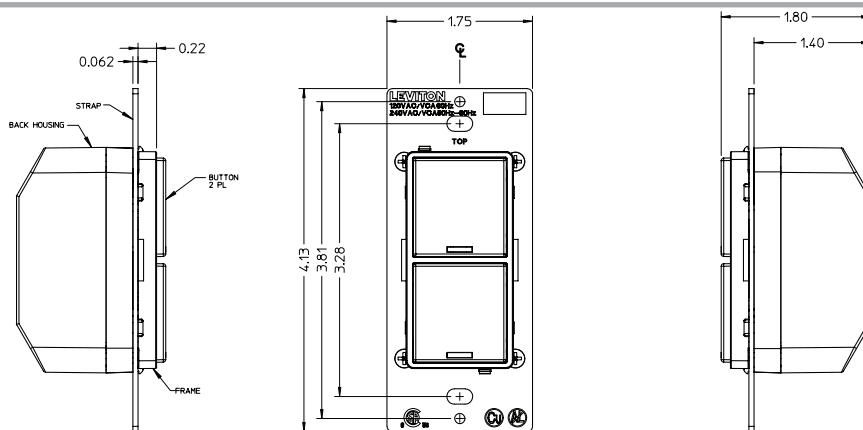

INSTALLATION CONSIDERATIONS

Vizia RF + is designed for residential applications of up to 7,500 sq. ft. and not exceeding 128 devices per system.

Leviton Mfg. Co., Inc.

201 North Service Road, Melville, NY 11747-3138 • Tech Line: 1-800-824-3005 • Fax: 1-800-832-9538 • www.leviton.com
 © 2009 Leviton Manufacturing Co., Inc. All rights reserved. Subject to change without notice.

DIMENSIONAL DRAWINGS

VRCS4-MR/VRCZ4-MR

VRCS2-MR

WIRING DIAGRAMS

DIAGRAM 1

4-Button Controller with Switch

4-Button Scene Controller with Switch

DIAGRAM 2