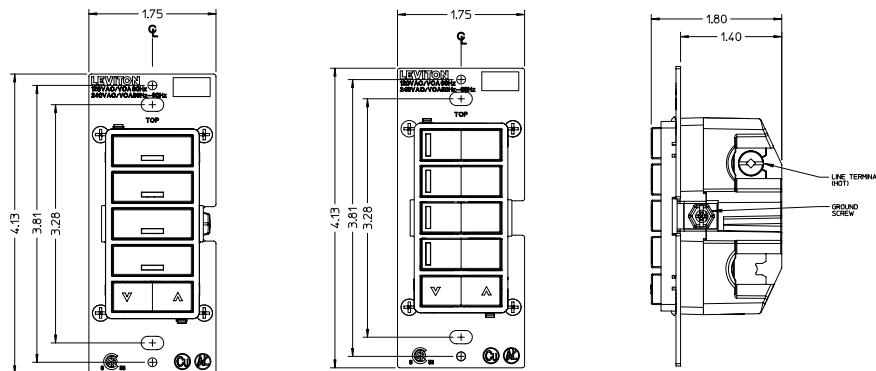

INSTALLATION CONSIDERATIONS

Vizia RF + is designed for residential applications of up to 7,500 sq. ft. and not exceeding 128 devices per system.

Leviton Mfg. Co., Inc.

201 North Service Road, Melville, NY 11747-3138 • Tech Line: 1-800-824-3005 • Fax: 1-800-832-9538 • www.leviton.com
 © 2009 Leviton Manufacturing Co., Inc. All rights reserved. Subject to change without notice.

DIMENSIONAL DRAWINGS

VRCS4-MR/VRCZ4-MR

VRCS2-MR

WIRING DIAGRAMS

DIAGRAM 1

4-Button Controller with Switch

4-Button Scene Controller with Switch

DIAGRAM 2