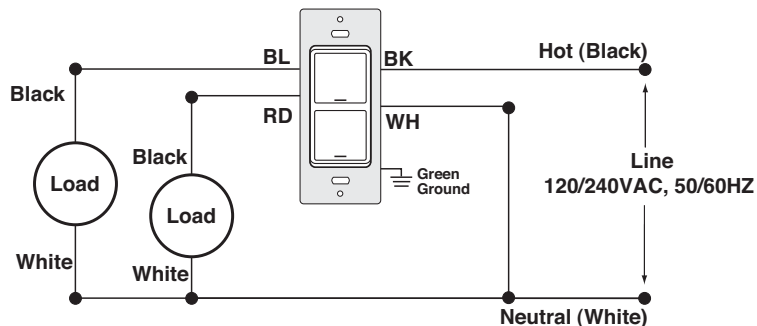

DIMENSIONAL DRAWINGS

VRCS4-MR/VRCZ4-MR

VRCS2-MR

WIRING DIAGRAMS

DIAGRAM 1

4-Button Controller with Switch

4-Button Scene Controller with Switch

DIAGRAM 2

2-Button Scene Controller with Switches

2-Button Controller with Switches

Leviton Mfg. Co., Inc.

201 North Service Road, Melville, NY 11747-3138 • Tech Line: 1-800-824-3005 • Fax: 1-800-832-9538 • www.leviton.com
© 2009 Leviton Manufacturing Co., Inc. All rights reserved. Subject to change without notice.