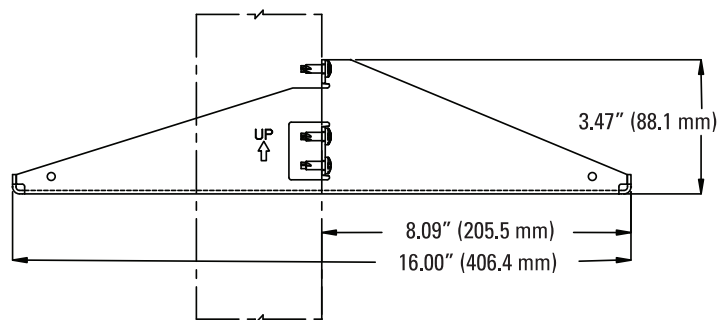

Product Cut Sheet

16" DEEP LOW PROFILE SHELF

Reduced height design saves on valuable rack space. Convenient for mounting smaller modems, CPUs, etc. Ideal for use with single sided racks, especially CPI wall racks.

- Made of sturdy .090 aluminum
- Supports up to 40 lb
- Ideal for single sided racks
- Mounts to either front or back of rack channel face
- Mounting hardware not included
- 19" version holds equipment up to 17.25" wide
- 23" version holds equipment up to 21.25" wide
- 25" version holds equipment up to 23.25" wide