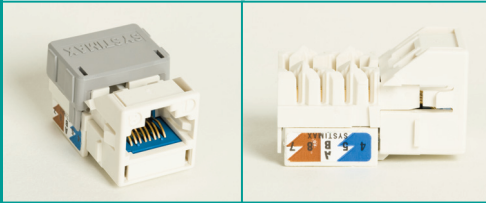

SYSTIMAX 360™ GigaSPEED® X10D MGS600 Series Information Outlets

SYSTIMAX 360 GigaSPEED® X10D MGS600 Information Outlet

Product Number	Color	Quantity/Pkg	Material ID
MGS600-003	Black	1	760092361
MGS600-112	Orange	1	760092379
MGS600-123	Yellow	1	760092387
MGS600-226	Green	1	760092403
MGS600-246	Ivory	1	760092411
MGS600-262	White	1	760092429
MGS600-270	Gray	1	760092437
MGS600-317	Red	1	760092445
MGS600-318	Blue	1	760092452
MGS600-361	Violet	1	760092460
MGS600-148	Almond	1	760092478

*also available in bulk packs of 100

SYSTIMAX 360™ GigaSPEED® X10D 360GS10E Patch Cords

SYSTIMAX 360 GigaSPEED® X10D GS10E Patch Cord

CPC Code	Product Number	Description	Cord Color Options	Cable/Cordage Length Options
CPCSSZ2	360GS10E	360GS10E Low Smoke Zero Halogen Patch Cord	black, light blue, dark gray spring green, orange, red, white, yellow, lilac or blue	3-100 ft / 1-30 m