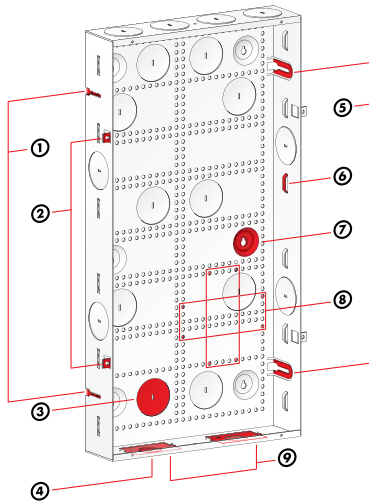

Features

- 1 Slotted Screw Mounts
- 2 Flush Mounting Tabs
- 3 2.5" Keyed Cable Knock-outs
- 4 1.5" Inset Keyed Cable Knock-outs
- 5 Flexible Mounting Tabs
- 6 Cable Tie Loops
- 7 Recessed Screw Mounts
- 8 Vertical & Horizontal Hole Pattern
- 9 Dual Keyed Outlet Knock-outs (only 1 knock-out on 14" models)

*Enclosures are not fire rated and therefore should not be installed in a fire rated wall.

Product Description

The SOHO Access™ Enclosures provide a fast, flexible, and clean distribution management solution for voice, data, video, and audio connections. Available in 14", 21", 28", and 42" heights these feature-rich, ruggedized enclosures are designed to be either flush mounted between sixteen inch centered studs or surface mounted via recessed mounting holes. The SOHO Access™ Enclosures also offer numerous cable entry knock-outs, a vertical and horizontal mounting hole pattern, and multiple cable tie attachment points offering better, cleaner cable management. All of our enclosures are UL listed for security alarm and fire signalling* applications. Each enclosure ships with one of three cover options; the solid Panel Cover, the solid Door Cover, or the Vented Door Cover. Both door covers provide a knock-out for a security lock.

Specifications

Dimensions

Enclosure ----- (14", 21", 28", 42")H x 14.25"W x 3.75"D
Cover ----- (16.3", 23.3", 30.3", 44.3")H x 16.5"W x 0.35"D

Material ----- 16ga. Steel

Paint ----- Powder Coat

Safety -----

SAE-21PC
21" Enclosure w/ panel cover

SAE-21DC
21" Enclosure w/ door cover

SAE-28PC
28" Enclosure w/ panel cover

SAE-28DC
28" Enclosure w/ door cover

SAE-28DCV
28" Enclosure w/ vented door cover

SAE-42PC
42" Enclosure w/ panel cover

SAE-42DC
42" Enclosure w/ door cover

SAE-42DCV
42" Enclosure w/ vented door cover