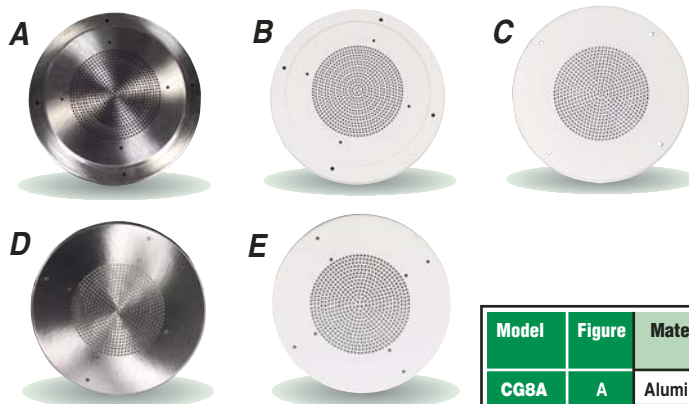

Grilles

CG8A, CG8AW, SG8W, PG8A, PG8W

Bogen provides a wide selection of attractive ceiling grilles in white enamel or aluminum finishes. Each grille is shipped with the hardware needed to mount a speaker to the grille.

Model	Figure	Material	Finish	Style	Diameter	Quantity	Shipping Weight (carton)
CG8A	A	Aluminum	Satin Aluminum	Contoured	12-5/8"	15 / carton	8 lb.
CG8AW	B	Aluminum	White Enamel	Contoured	12-5/8"	15 / carton	9 lb.
SG8W	C	Steel	White Enamel	Low Profile*	13"	10 / carton	14 lb.
PG8A	D	Aluminum	Satin Aluminum	Low Profile	13"	20 / carton	10 lb.
PG8W	E	Steel	White Enamel	Low Profile	13"	20 / carton	27 lb.

*Features hidden speaker mounting studs