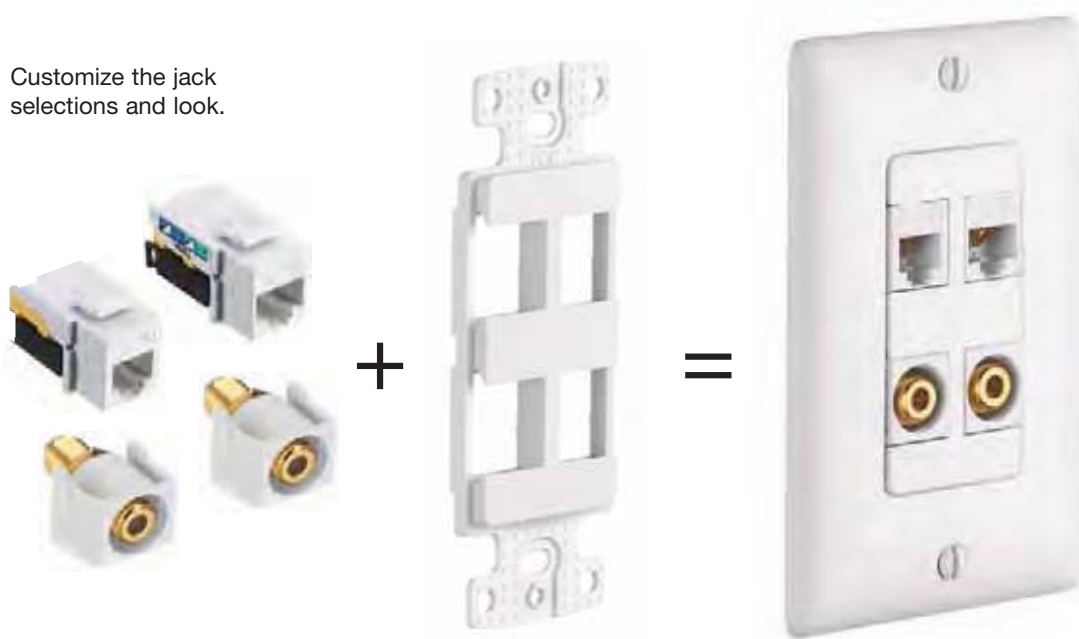

DECORATOR FRAMES

FEATURES

Decorator frames provide a stylized look for that finishing touch. This allows all devices to match. Multimedia jacks insert into frame for custom configuration.

- Elongated strap for better wall box mounting.
- High impact-resistant thermoplastic frame.
- UL Listed 1863 - Communication Circuit Accessory and CSA Certified.

Customize the jack selections and look.

Decorator Frames

Colour	1-gang, 2-Port	1-gang, 3-Port	1-gang, 4-Port	1-gang, 6-Port	1-gang, Adapter .406" (10.30) Dia. Hole*	1-gang, Adapter Blank**
Almond	NS612AL	NS613AL	NS614AL	NS616AL	NS621AL	NS620AL
Black	NS612BK	NS613BK	NS614BK	NS616BK	—	—
Gray	NS612GY	NS613GY	NS614GY	NS616GY	—	—
Ivory	NS612I	NS613I	NS614I	NS616I	NS621I	NS620I
Light Almond	NS612LA	NS613LA	NS614LA	NS616LA	NS621LA	NS620LA
White	NS612W	NS613W	NS614W	NS616W	NS621W	NS620W

Note: * For use with rotary dimmers or to pull through AV or telephone cable.

** To fill an extra decorator opening or to create customized openings.