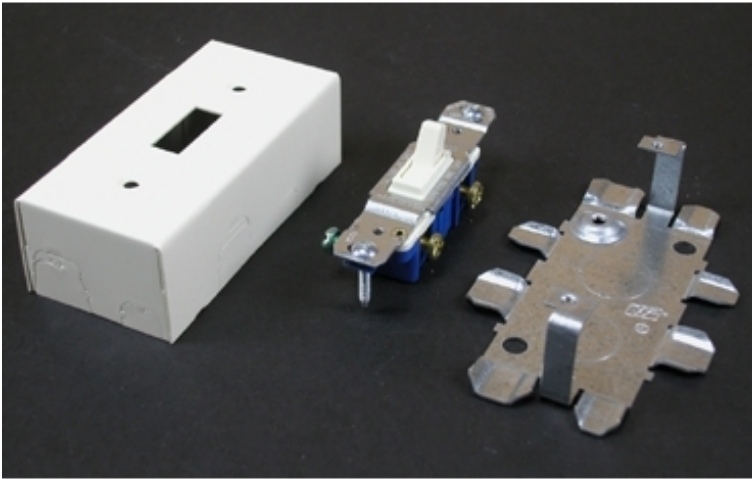

## 500/700 15A, 125V Single Pole Switch & Box Fitting - V57240

Single pole switch included. Accepts standard single-gang switches including three-way. Cover has twistouts for 500 or 700 Series Raceway on each end and sides. Twistouts on ends of box permit running raceway close to interior trim. Base has 1/2" trade size KOs. NOTE: Certified to Canadian Safety Standards for sale in Canada. When ordering these products, change the "V" color prefix to "vc" or the "WH" color suffix to "WHC" to denote the Canadian versions.

## FEATURES