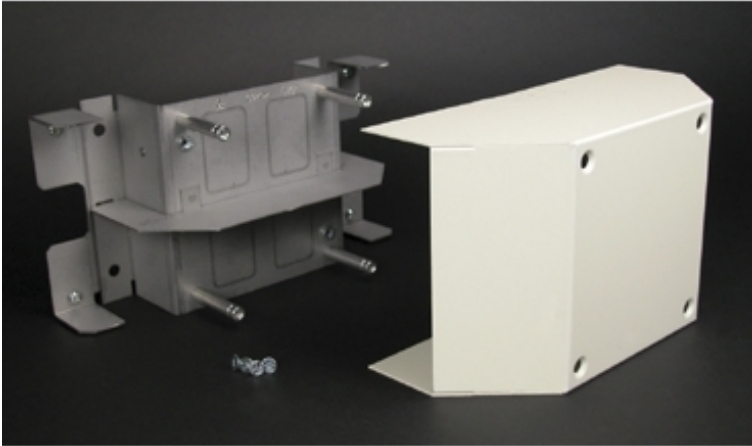

Wiremold

4075DA

4000 Bridge Fitting - 4075DA

Allows 4000 Series Raceway to cross over existing 2400, 700, or 500 Series Raceway.

FEATURES

Available in these colors:

V4075DA - Ivory

G4075DA - Gray

Specifications

GENERAL INFO

Color:

V4075DA - Ivory

G4075DA - Gray