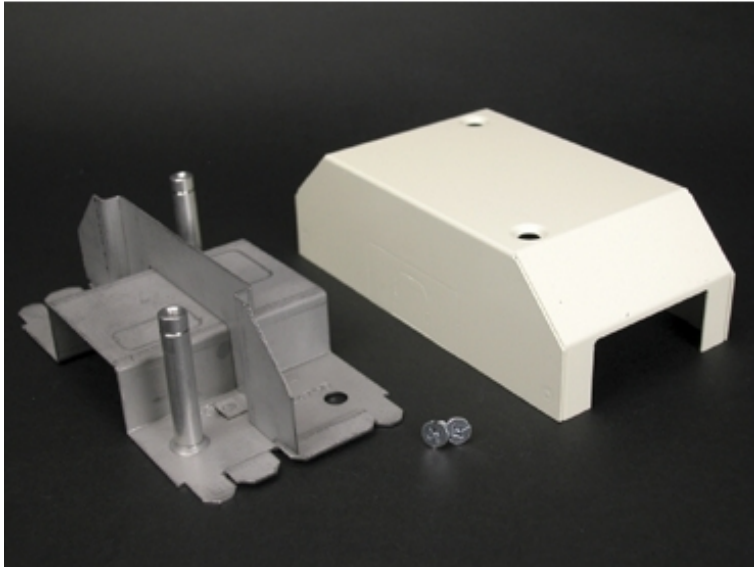

2400 Bridge Fitting - 2475D

Allows 2400 Series Raceway run to bridge over existing installations of 2400, 500, and 700 Series Raceways.

FEATURES

Available in these colors:

V2475D - Ivory

2475D-FW - Fog White

Specifications

GENERAL INFO

Color:

V2475D - Ivory

2475D-FW - Fog White