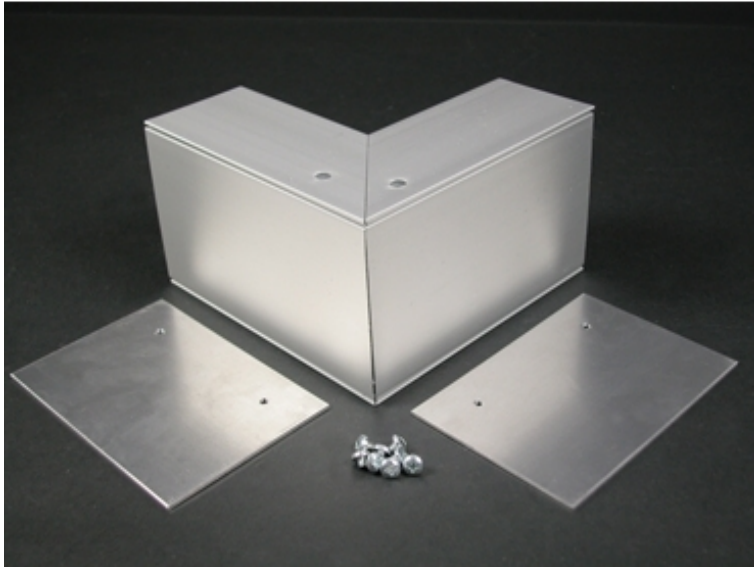

Wiremold

AL3318

AL3300 External Elbow Fitting - AL3318

For making 90 degree external corners. Four AL33001 Couplings included.

FEATURES

Available in these colors::

AL3318 - Satin Anodized

Specifications

GENERAL INFO

Color:

AL3318 - Satin Anodized