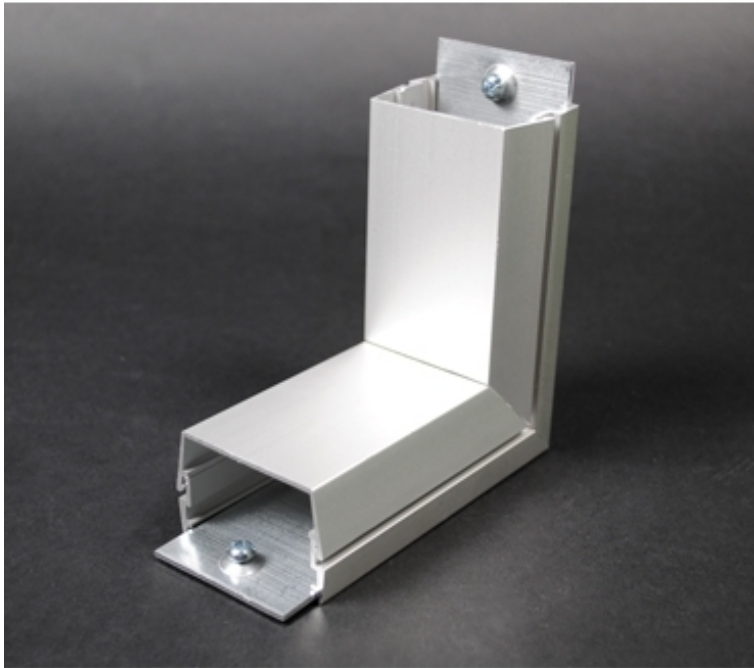

Wiremold

AL2417

AL2400 Internal Elbow - AL2417

Makes 90 degree internal corners. Two AL2401 Couplings included.

FEATURES

Available in these colors:

AL2417 - Satin Anodized

Specifications

GENERAL INFO

Color:

AL2417 - Satin Anodized