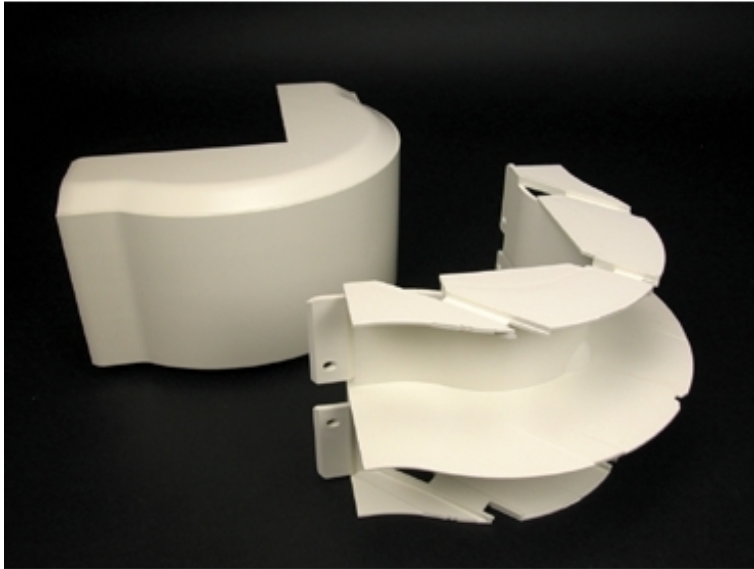

Wiremold

40N2F19

CableSmart 40N2 Radiused Full Capacity External Elbow Fitting - 40N2F19

A 90 degree internal corner with integral dividers to provide 2" [51mm] cable bend radius for UTP and fiber optic installations. Ideal for lay-in or pull-through installations.

FEATURES

Available in these colors:

40N2F19V - Ivory
40N2F19WH - White

Specifications

GENERAL INFO

Color:

40N2F19V - Ivory
40N2F19WH - White