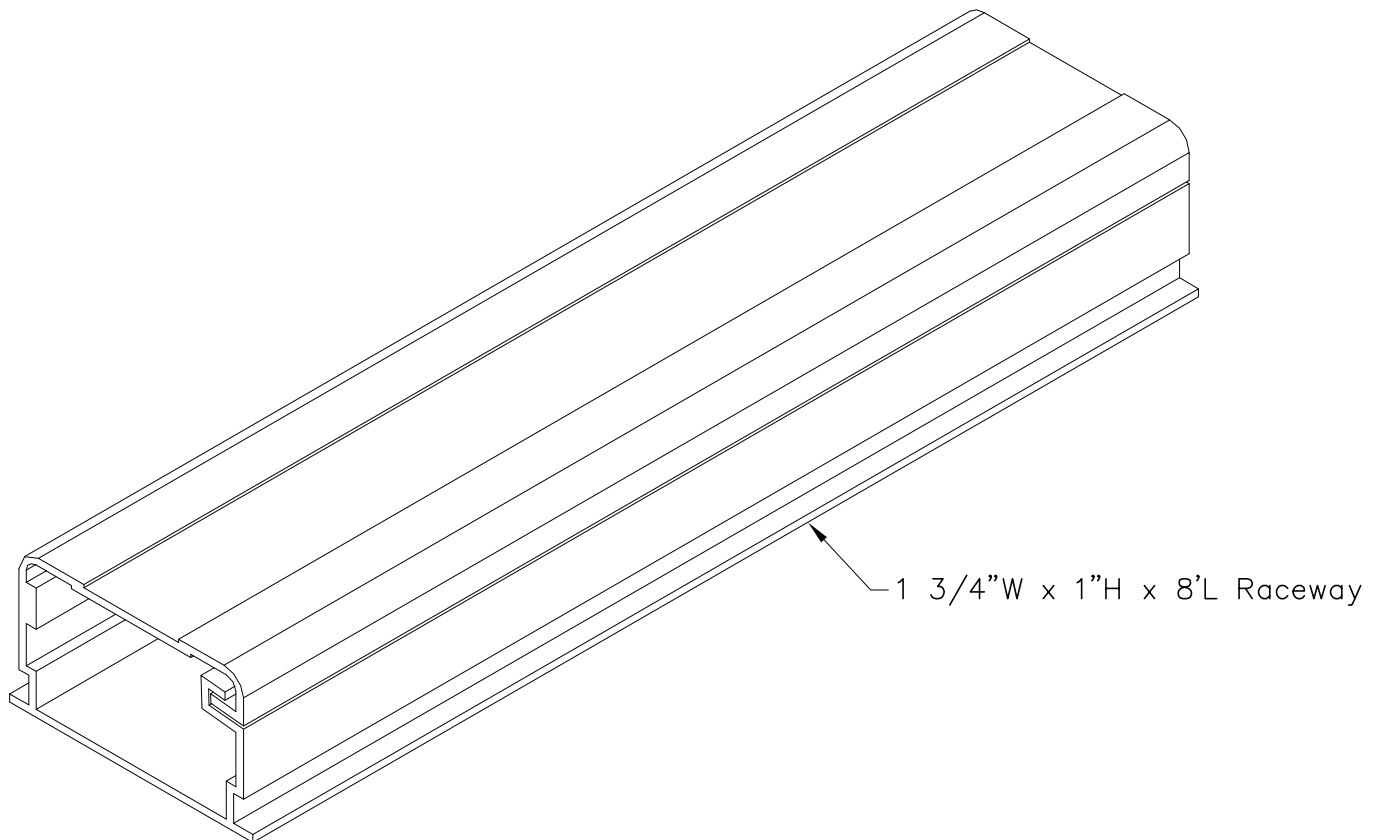

1 3/4"W x 1"H x 8'L Raceway

PRODUCT SPECIFICATION

Package includes:

- A. 1 3/4"W x 1"H x 8'L Raceway, 1 pc
- B. Installation Instructions, 1 sheet

Features and Benefits:

- Designed to blend in and conceal voice, data, coax, audio, video, and fiber cables in office and residential environments.
- Integrated one piece latching system provides a simple and quick install.
- Adhesive backing allows a secure and permanent placement.
- Easy to cut, trim, and paint to fit virtually any decor and application layout.
- Accommodates a wide variety of outlet boxes including IC108SB Elite surface mount boxes, IC108MMB multi-media boxes, IC107M mounting boxes, and ICACSMB junction boxes.
- Used with ICACSTPE60 raceway cutting tool.
- Available in ivory and white.
- Installation instructions.

RACEWAY, 1 3/4"W X 1"H X 8'L

ITEM NO. ICRW44R8XX
DWG NO. PSRW44R800

REV. A
PAGE NO. 1

CUSTOMER CARE / TECHNICAL SUPPORT * CSR@ICC.COM / 888-ASK-4-ICC (275-4422) * 14700 Alondra Blvd., La Mirada, CA 90638 * www.icc.com

NOTE: UNLESS OTHERWISE SPECIFIED

- 1. MATERIAL: PVC, UL 94V-0
- 2. COLOR: XX: IV-IVORY & WH-WHITE

RACEWAY, 1 3/4"W X 1"H X 8'L		 <i>PremiumProducts</i> <i>ProvenPerformance</i> <i>CompetitivePrices</i>	
ITEM NO.	ICRW44R8XX		REV. A
DWG NO.	PSRW44R800	PAGE NO.	2