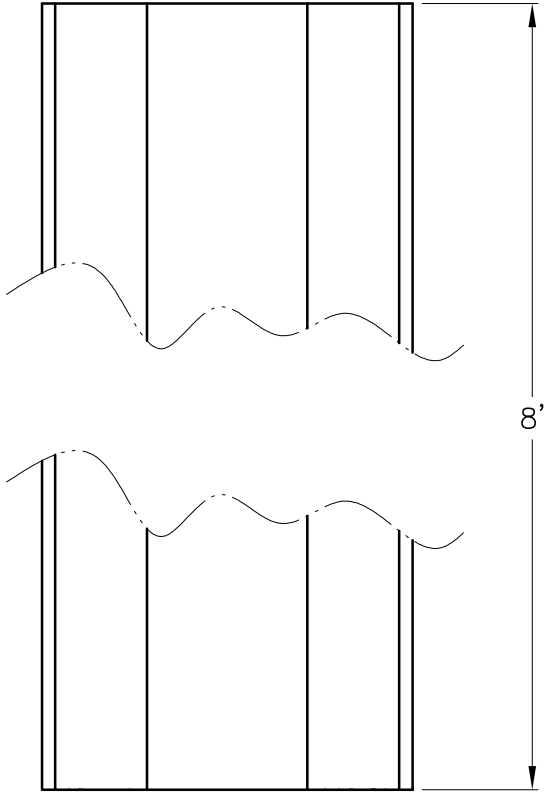

1 3/4"W x 1"H x 8'L Raceway

PRODUCT SPECIFICATION

Package includes:

- A. 1 3/4"W x 1"H x 8'L Raceway, 1 pc
- B. Installation Instructions, 1 sheet

Features and Benefits:

- Designed to blend in and conceal voice, data, coax, audio, video, and fiber cables in office and residential environments.
- Integrated one piece latching system provides a simple and quick install.
- Adhesive backing allows a secure and permanent placement.
- Easy to cut, trim, and paint to fit virtually any decor and application layout.
- Accommodates a wide variety of outlet boxes including IC108SB Elite surface mount boxes, IC108MMB multi-media boxes, IC107M mounting boxes, and ICACSMB junction boxes.
- Used with ICACSTPE60 raceway cutting tool.
- Available in ivory and white.
- Installation instructions.

RACEWAY, 1 3/4"W X 1"H X 8'L

ITEM NO. ICRW44R8XX
DWG NO. PSRW44R800

REV. A
PAGE NO. 1

CUSTOMER CARE / TECHNICAL SUPPORT * CSR@ICC.COM / 888-ASK-4-ICC (275-4422) * 14700 Alondra Blvd., La Mirada, CA 90638 * www.icc.com

NOTE: UNLESS OTHERWISE SPECIFIED

- 1. MATERIAL: PVC, UL 94V-0
- 2. COLOR: XX: IV-IVORY & WH-WHITE

RACEWAY, 1 3/4"W X 1"H X 8'L		 <i>PremiumProducts</i> <i>ProvenPerformance</i> <i>CompetitivePrices</i>	
ITEM NO.	ICRW44R8XX		REV. A
DWG NO.	PSRW44R800	PAGE NO.	2