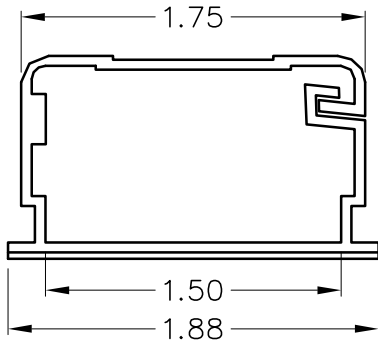

1 3/4"W x 1"H x 8'L Raceway

PRODUCT SPECIFICATION

Package includes:

- A. 1 3/4"W x 1"H x 8'L Raceway, 1 pc
- B. Installation Instructions, 1 sheet

Features and Benefits:

- Designed to blend in and conceal voice, data, coax, audio, video, and fiber cables in office and residential environments.
- Integrated one piece latching system provides a simple and quick install.
- Adhesive backing allows a secure and permanent placement.
- Easy to cut, trim, and paint to fit virtually any decor and application layout.
- Accommodates a wide variety of outlet boxes including IC108SB Elite surface mount boxes, IC108MMB multi-media boxes, IC107M mounting boxes, and ICACSMB junction boxes.
- Used with ICACSTPE60 raceway cutting tool.
- Available in ivory and white.
- Installation instructions.

RACEWAY, 1 3/4"W X 1"H X 8'L

ITEM NO. ICRW44R8XX
DWG NO. PSRW44R800

REV. A
PAGE NO. 1

CUSTOMER CARE / TECHNICAL SUPPORT * CSR@ICC.COM / 888-ASK-4-ICC (275-4422) * 14700 Alondra Blvd., La Mirada, CA 90638 * www.icc.com

NOTE: UNLESS OTHERWISE SPECIFIED

- 1. MATERIAL: PVC, UL 94V-0
- 2. COLOR: XX: IV-IVORY & WH-WHITE

RACEWAY, 1 3/4"W X 1"H X 8'L		 <i>PremiumProducts</i> <i>ProvenPerformance</i> <i>CompetitivePrices</i>	
ITEM NO.	ICRW44R8XX		REV. A
DWG NO.	PSRW44R800	PAGE NO.	2