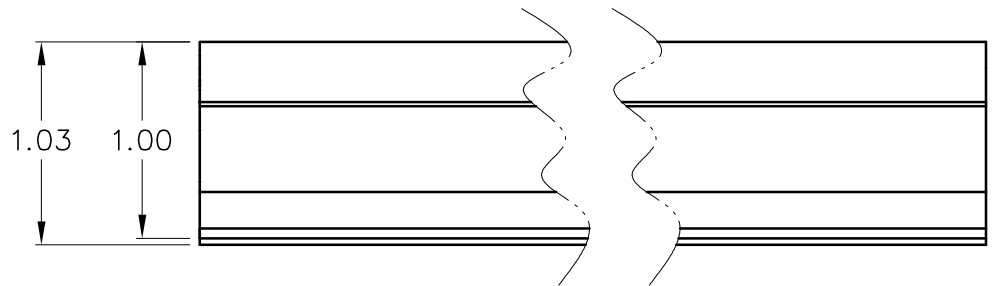

1 3/4"W x 1"H x 8'L Raceway

PRODUCT SPECIFICATION

Package includes:

- A. 1 3/4"W x 1"H x 8'L Raceway, 1 pc
- B. Installation Instructions, 1 sheet

Features and Benefits:

- Designed to blend in and conceal voice, data, coax, audio, video, and fiber cables in office and residential environments.
- Integrated one piece latching system provides a simple and quick install.
- Adhesive backing allows a secure and permanent placement.
- Easy to cut, trim, and paint to fit virtually any decor and application layout.
- Accommodates a wide variety of outlet boxes including IC108SB Elite surface mount boxes, IC108MMB multi-media boxes, IC107M mounting boxes, and ICACSMB junction boxes.
- Used with ICACSTPE60 raceway cutting tool.
- Available in ivory and white.
- Installation instructions.

RACEWAY, 1 3/4"W X 1"H X 8'L

ITEM NO. ICRW44R8XX
DWG NO. PSRW44R800

REV. A
PAGE NO. 1

CUSTOMER CARE / TECHNICAL SUPPORT * CSR@ICC.COM / 888-ASK-4-ICC (275-4422) * 14700 Alondra Blvd., La Mirada, CA 90638 * www.icc.com

NOTE: UNLESS OTHERWISE SPECIFIED

- 1. MATERIAL: PVC, UL 94V-0
- 2. COLOR: XX: IV-IVORY & WH-WHITE

RACEWAY, 1 3/4"W X 1"H X 8'L		 <i>PremiumProducts</i> <i>ProvenPerformance</i> <i>CompetitivePrices</i>	
ITEM NO.	ICRW44R8XX		REV. A
DWG NO.	PSRW44R800	PAGE NO.	2