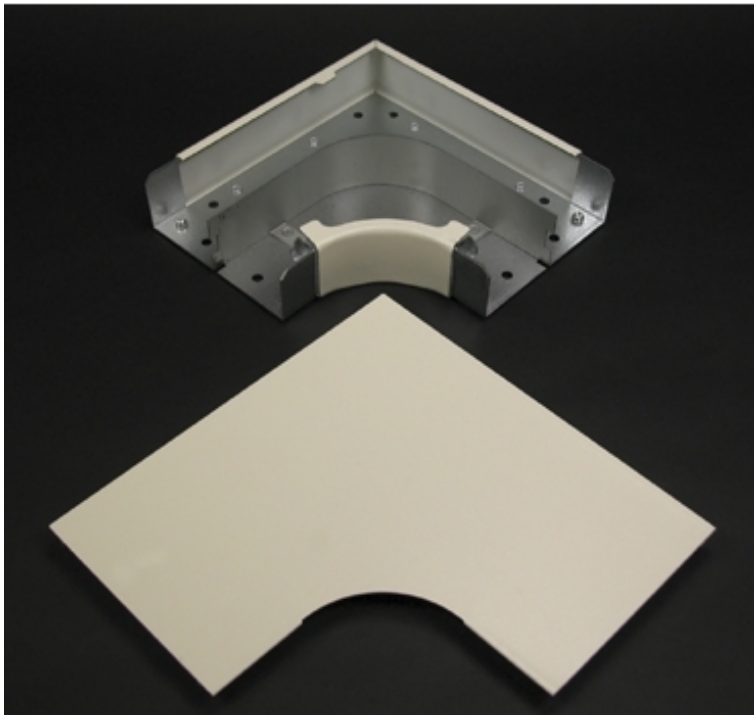

Wiremold

4011FO

4000 Radiused Full Capacity Flat Elbow Fitting - 4011FO

Full capacity 90 degree flat corner used in divided or undivided applications. Provides 2" [51mm] bend radius control for UTP, STP and fiber optic installations. Ideal for new installation when the cable is lay-in or pull-through.

FEATURES

Available in these colors:

V4011FO - Ivory
G4011FO - Gray

Specifications

GENERAL INFO

Color:

V4011FO - Ivory
G4011FO - Gray