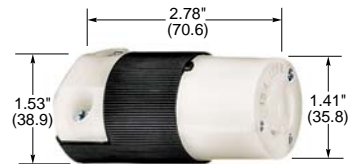

TWIST-LOCK® Devices

2 Pole, 3 Wire Grounding

15 Ampere, 125, 250 Volts and 277 Volts AC
Plugs and Connector Bodies

Plugs

IP20
SUITABILITY

Description	Cord Dia.	Catalog Numbers
Insulgrip® plug, black and white nylon. Multiple drive screws. <i>Fed Spec WC596</i>	.230"-.720" (5.8-18.3)	HBL4720C™ HBL4570C HBL4770C
Insulgrip plug, corrosion resistant, yellow and white nylon. Multiple drive screws. <i>Fed Spec WC596</i>	.230"-.720" (5.8-18.3)	HBL47CM20C HBL45CM70C HBL47CM70C
Elastogrip® plug, yellow elastomer, dust tight.	300"-.655" (7.6-16.6)	HBL2447 - -
Elastogrip plug, yellow elastomer, water/dust tight.	300"-.655" (7.6-16.6)	HBL24W47* - -
Valise® plug, yellow nylon.	.220"-.660" (5.6-16.8)	HBL4723VY HBL4573VY HBL4773VY
Valise plug, black nylon.	.220"-.660" (5.6-16.8)	HBL4723VBK HBL4573VBK HBL4773VBK

Note: *Watertight plug IP55 suitability when installed and used with watertight connector body.

Connector Bodies

Description	Cord Dia.	Catalog Numbers
Insulgrip connector body, black and white nylon. Multiple drive screws.	.230"-.720" (5.8-18.3)	HBL4729C™ HBL4579C HBL4779C
Insulgrip connector body, corrosion resistant, yellow and white nylon. Multiple drive screws.	.230"-.720" (5.8-18.3)	HBL47CM29C HBL45CM79C HBL47CM79C
Elastogrip connector body, yellow elastomer, dust tight.	.300"-.655" (7.6-16.6)	HBL2547 - -
Elastogrip connector body, yellow elastomer, water/dust tight.	.300"-.655" (7.6-16.6)	HBL25W47* - -
Valise connector body, yellow nylon.	.220"-.660" (5.6-16.8)	HBL4729VY HBL4579VY HBL4779VY
Valise connector body, black nylon.	.220"-.660" (5.6-16.8)	HBL4729VBK HBL4579VBK HBL4779VBK

Notes: See pages B-66 and B-67 for accessories.

HP ratings are AC only.

Only plugs are HP rated.