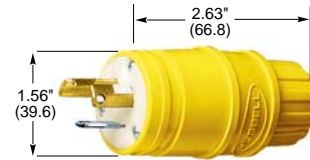

TWIST-LOCK® Devices

2 Pole, 3 Wire Grounding

15 Ampere, 125, 250 Volts and 277 Volts AC
Plugs and Connector Bodies

Plugs

IP20
SUITABILITY

Description	Cord Dia.	Catalog Numbers
Insulgrip® plug, black and white nylon. Multiple drive screws. <i>Fed Spec WC596</i>	.230"-.720" (5.8-18.3)	HBL4720C™ HBL4570C HBL4770C
Insulgrip plug, corrosion resistant, yellow and white nylon. Multiple drive screws. <i>Fed Spec WC596</i>	.230"-.720" (5.8-18.3)	HBL47CM20C HBL45CM70C HBL47CM70C
Elastogrip® plug, yellow elastomer, dust tight.	300"-.655" (7.6-16.6)	HBL2447 - -
Elastogrip plug, yellow elastomer, water/dust tight.	300"-.655" (7.6-16.6)	HBL24W47* - -
Valise® plug, yellow nylon.	.220"-.660" (5.6-16.8)	HBL4723VY HBL4573VY HBL4773VY
Valise plug, black nylon.	.220"-.660" (5.6-16.8)	HBL4723VBK HBL4573VBK HBL4773VBK

Note: *Watertight plug IP55 suitability when installed and used with watertight connector body.

Connector Bodies

Description	Cord Dia.	Catalog Numbers
Insulgrip connector body, black and white nylon. Multiple drive screws.	.230"-.720" (5.8-18.3)	HBL4729C™ HBL4579C HBL4779C
Insulgrip connector body, corrosion resistant, yellow and white nylon. Multiple drive screws.	.230"-.720" (5.8-18.3)	HBL47CM29C HBL45CM79C HBL47CM79C
Elastogrip connector body, yellow elastomer, dust tight.	.300"-.655" (7.6-16.6)	HBL2547 - -
Elastogrip connector body, yellow elastomer, water/dust tight.	.300"-.655" (7.6-16.6)	HBL25W47* - -
Valise connector body, yellow nylon.	.220"-.660" (5.6-16.8)	HBL4729VY HBL4579VY HBL4779VY
Valise connector body, black nylon.	.220"-.660" (5.6-16.8)	HBL4729VBK HBL4579VBK HBL4779VBK

Notes: See pages B-66 and B-67 for accessories.

HP ratings are AC only.

Only plugs are HP rated.