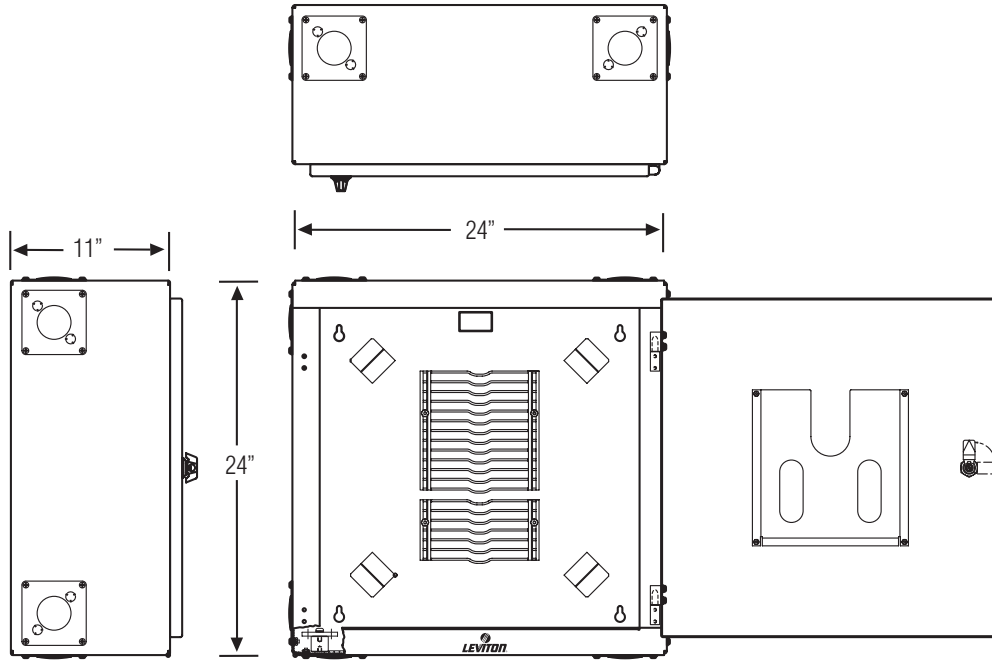

LightSpace™ OCS Series Optical Cable Storage & Splicing Enclosure

APPLICATION

Leviton's LightSpace OCS Series Optical Cable Storage & Splicing Enclosure is an economical solution to the increasing demand for space-efficient, multi-purpose fiber optic enclosures. When installed, the unit allows users to pull cable directly into the spacious interior via one or more of the eight entry ports.

FEATURES

- Lightweight aluminum construction for easy installation
- Durable powder coat finish
- Standard OCS holds up to 12 Leviton splice trays
- High-density OCS will accommodate 18 Leviton standard splice trays
- Depending on cable diameter, enclosure stores up to 10 meters of OSP cable slack and 10 meters of buffer tube slack.
- Can be configured as a cable pull box and/or cable splice enclosure
- Document holder included

PHYSICAL SPECIFICATIONS

Dimensions: 24" x 24" x 11"
Materials: Aluminum

DESIGN CONSIDERATIONS

- Wall or Unistrut-mountable
- Lift-off, field-reversible door
- Door handle accepts a padlock
- 2-inch and 4-inch conduit entry ports on all sides
- Clamping and grounding for up to 4 incoming cables

LightSpace™ OCS Series Optical Cable Storage & Splicing Enclosure

Part Numbers
OCS12-STD OCS18-STD
.....

DIMENSIONAL LINE ART

High Density Version Shown

PART NUMBERS

Description	Capacity	Part No.
OCS Optical Cable Storage & Splicing Enclosure	12 Splice Trays	OCS12-STD
OCS Optical Cable Storage & Splicing Enclosure	18 Splice Trays	OCS18-STD