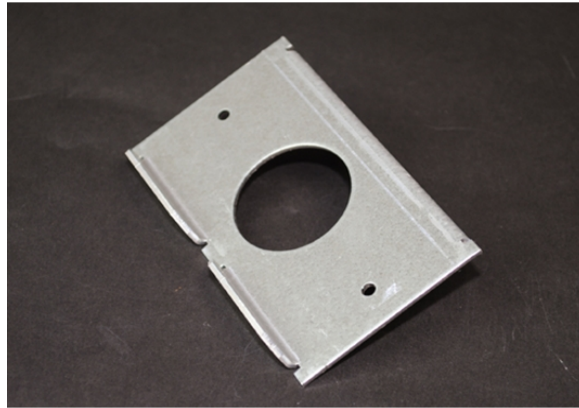

RFB6 Series Internal Single Receptacle Bracket

RFB6S1

Receptacle opening 1 3/8" [35mm]. NOTE:
For use with RFB4E, RFB6 & RFB6E Series
Floor Boxes.

features & benefits

specifications

General Info

Product Series: Resource RFB
Component Type: Plates & Accessories