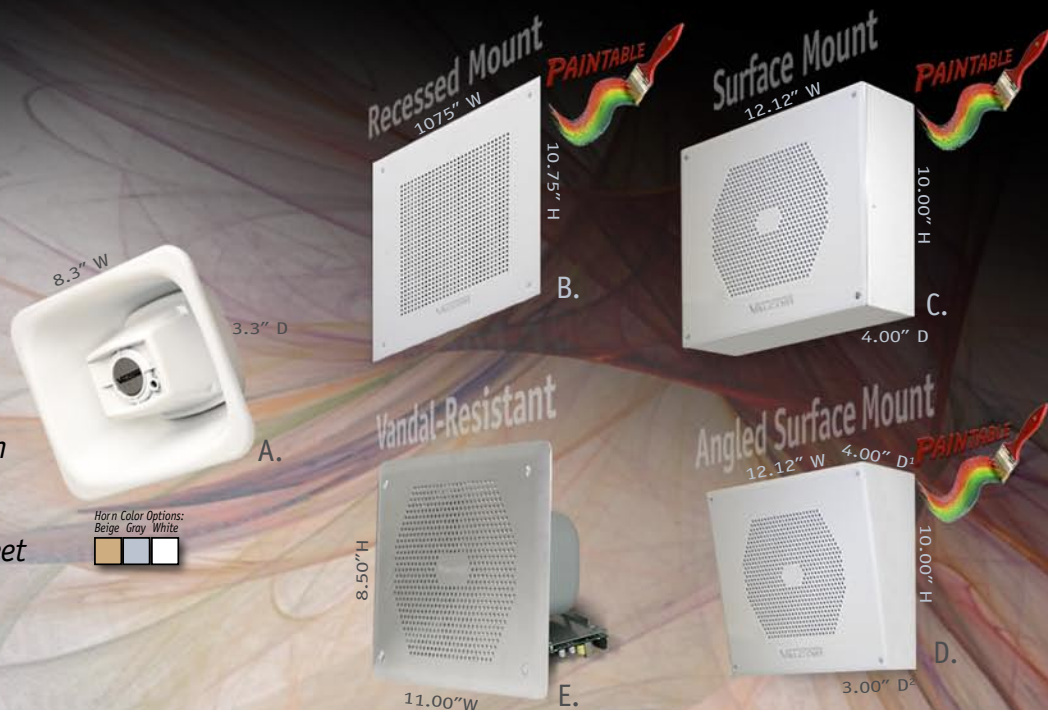

LOUDSPEAKERS: IP FLEXHORNS

Valcom IP SoundPoints Enable Live, PreRecorded, Or Ad Hoc Audio Messages To Be Broadcast To Ten People Or Ten Thousand People — Instantly And Economically.

- PoE (802.3af) - No Local Power Required
- Very High-Efficiency Ensures Penetration at Lower Energy Consumption
- Weather-Resistant
- L Versions Include Long Line Extender Allowing Cabling Up to 1200 Feet
- Line Output Supports Amplified Speakers
- Optional Wall Volume Controls Available
- Backboxes Available for Some FlexHorns

IP HORNS	ONE-WAY	BACKBOX TYPE
A. IP FlexHorn • Water-Proof • Interior or Exterior • Includes Easy Adjustable Mounting Bracket <i>Colors: Beige -BGE, Gray -GY, White -W (Add Suffix to Part No.)</i>	VIP-480L	Protective Wire Cage V-WGFLEX
B. IP FlexHorn Square Faceplate White • Interior or Exterior	VIP-9880	17D
C. IP FlexHorn Surface Mount Unit Lt. Gray • 114db/1 Meter • Interior or Exterior	VIP-580	N/A
D. IP FlexHorn Angled Surface Mount Unit Lt. Gray • 114db/1 Meter • Interior or Exterior	VIP-581	N/A
E. IP FlexHorn Stainless-Steel Grille Vandal-Resistant • 114db/1 Meter • Interior or Exterior	VIP-483	16

Backbox Selection Chart

Type	Part No.	Mount Style	Dimensions
16	VB-R16	Recessed	7.50"H x 9.84"W x 3.94"D Grille Hole Dimns.: 6.50" x 9.00"
17-D	VB-R17-D	Recessed	9.63"H x 9.63"W x 5.94"D Grille Hole Dimns.: 8.88" x 8.88"