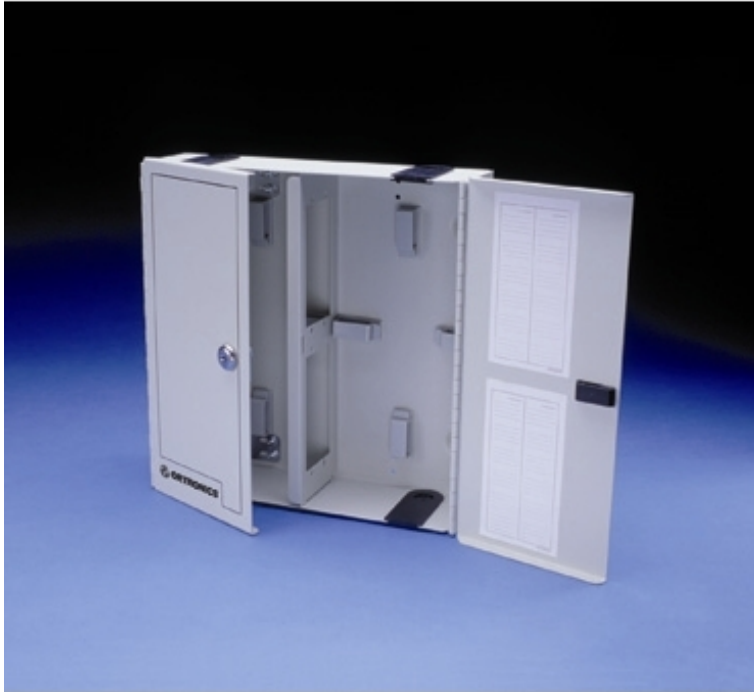

Surface Mount Fiber Cabinet for Patching - OR-615SMFC-24P

Surface Mount Fiber Cabinet for Patching

FEATURES

Specifications

APP INSTALL INFO

Mounting Hardware Included: Yes

DIMENSION INFO

Depth Metric: 89

Height Metric: 305

Width Metric: 305

Height U S: 12

BUY AMERICAN ACT COMPLIANCE

Country of Origin: UNITED STATES OF AMERICA

Buy American Act Status: Buy American Act Compliant

© 2011 Legrand