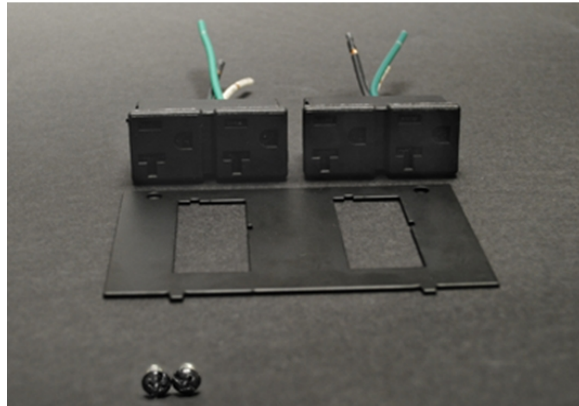

deQuorum Field-Wired Unit

KA700

Plate has factory-installed receptacles ready to connect with installed unit. Can be used for field-installed or cord-ended units.

features & benefits

specifications

General Info

Wiring Method: Field Wired

Technical Information

Service Location: Recessed