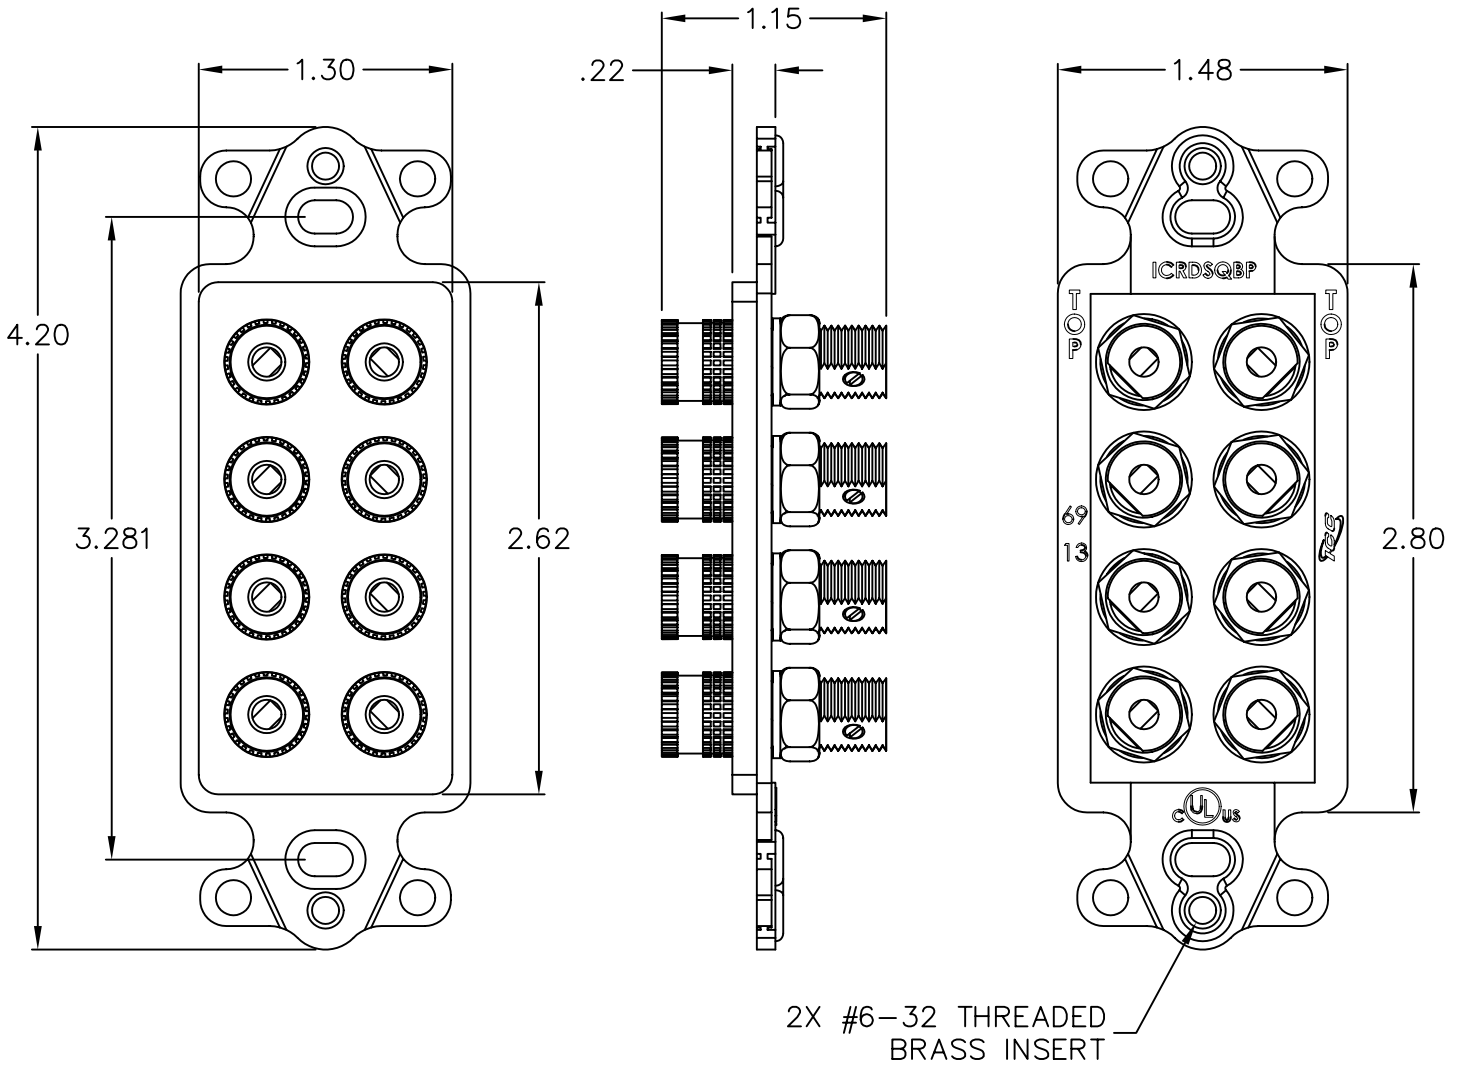

### Package includes:

- A. 8 Binding Post Decorex Insert, 1 pc
- B. #6-32 x 3/4" Pan Head Machine Screw, 2 pcs

8 Binding Post Decorex Insert

### Features and Benefits:

- Gold plating for optimum connection quality and exceptional performance
- Binding posts accept up to 8 AWG multi-stranded audio wire or banana plugs to allow ample current flow to high wattage speakers providing superior fidelity sound
- Easy installation with a set-screw connection for incoming up to 8 AWG audio cable on the rear side
- Angled front and rear wire inserts for easy speaker wire termination
- Supplied with red and black bands for easy polarity identification
- Supports 5.1 to 7.1 surround sound audio systems
- Fits standard NEMA electrical boxes
- Provides a professional finished look
- Compatible with all IC107 Decorex faceplates
- Available in almond, ivory, and white
- UL listed

### INSERT, DECOREX, 8 BINDING POST

ITEM NO.	ICRDSQBXX	REV.	A
DWG NO.	PSRDSQB00	PAGE NO.	1

CUSTOMER CARE / TECHNICAL SUPPORT \* CSR@ICC.COM / 888-ASK-4-ICC (275-4422) \* 14700 Alondra Blvd., La Mirada, CA 90638 \* www.icc.com