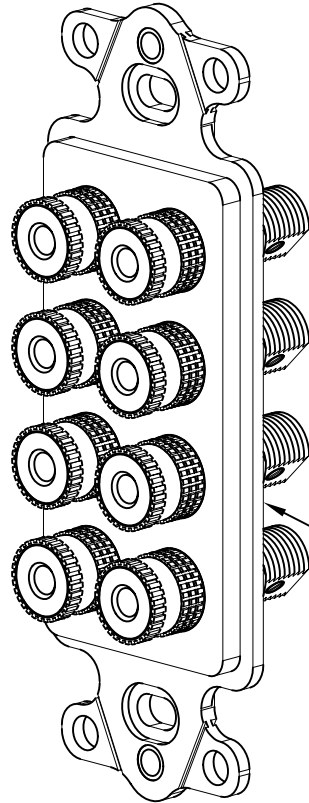

# 8 Binding Post Decorex Insert

### Package includes:

- A. 8 Binding Post Decorex Insert, 1 pc
- B. #6-32 x 3/4" Pan Head Machine Screw, 2 pcs

8 Binding Post Decorex Insert

### Features and Benefits:

- Gold plating for optimum connection quality and exceptional performance
- Binding posts accept up to 8 AWG multi-stranded audio wire or banana plugs to allow ample current flow to high wattage speakers providing superior fidelity sound
- Easy installation with a set-screw connection for incoming up to 8 AWG audio cable on the rear side
- Angled front and rear wire inserts for easy speaker wire termination
- Supplied with red and black bands for easy polarity identification
- Supports 5.1 to 7.1 surround sound audio systems
- Fits standard NEMA electrical boxes
- Provides a professional finished look
- Compatible with all IC107 Decorex faceplates
- Available in almond, ivory, and white
- UL listed