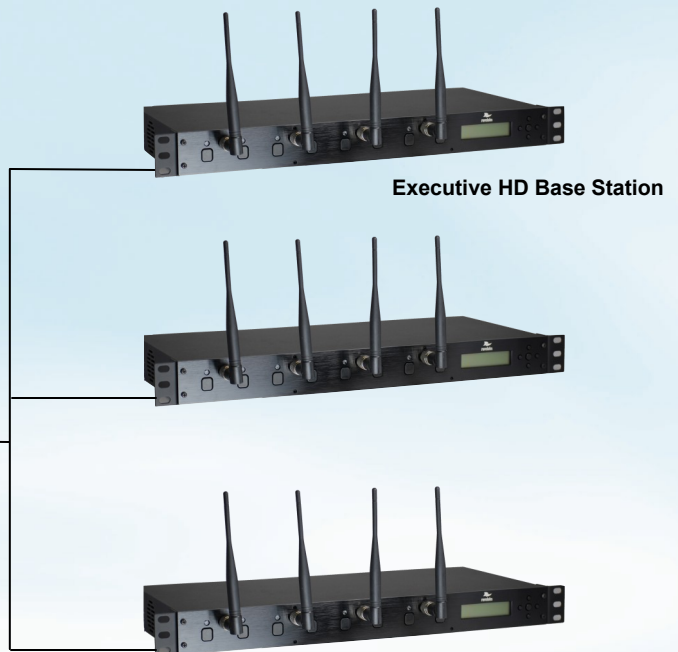

Revolabs HD™ Gold Control Panel Windows® Software Program with GUI

Want MORE out of the HD Control Panel?

The Revolabs HD Gold Control Panel provides more control of the networked Executive HD Systems and HD Wireless Microphones. It also provides the ability to more closely monitor the real-time state of each microphone.

More: Modify Configuration Settings

More configuration settings can be modified via the HD Gold Control Panel. It also includes an option to start the HD Wireless Microphones muted or unmuted when they are removed from the Charger Base.

More: Monitor and Control Status of HD Systems and Microphones

The HD Gold Control Panel not only shows the type, versions and mute and battery status of the HD Wireless Microphones, but you can control the mute status, the gain and can lock out presenters from using the mute button.

More: Protect the HD Wireless Microphones

The HD Gold Control Panel provides real-time notification if the HD Wireless Microphones are taken out of range. A pop-up window alerts you that the microphones are out of range and the status shows OUT. This helps prevent the theft or loss of the HD Microphones.