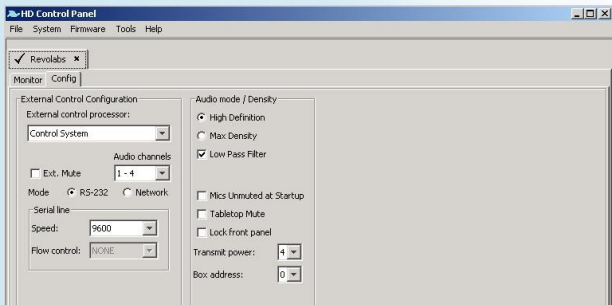

More: Monitor and Control Status of HD Systems and Microphones

The HD Gold Control Panel not only shows the type, versions and mute and battery status of the HD Wireless Microphones, but you can control the mute status, the gain and can lock out presenters from using the mute button.