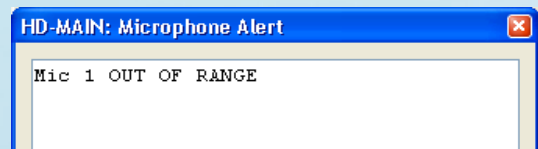

More Information Available for Control Systems

The HD Gold Control Panel will relay the settings and status of the HD Wireless Microphones to the leading Integrated AV Control Systems. This makes it very easy to control and monitor the status of the individual HD Wireless Microphones through the Integrated AV Control System.