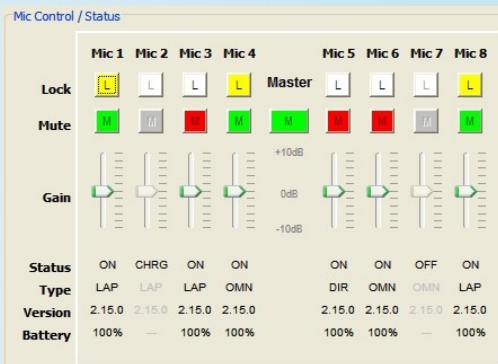

Revolabs HD™ Gold Control Panel Windows® Software Program with GUI

Want MORE out of the HD Control Panel?

The Revolabs HD Gold Control Panel provides more control of the networked Executive HD Systems and HD Wireless Microphones. It also provides the ability to more closely monitor the real-time state of each microphone.

More: Modify Configuration Settings

More configuration settings can be modified via the HD Gold Control Panel. It also includes an option to start the HD Wireless Microphones muted or unmuted when they are removed from the Charger Base.

More: Monitor and Control Status of HD Systems and Microphones

The HD Gold Control Panel not only shows the type, versions and mute and battery status of the HD Wireless Microphones, but you can control the mute status, the gain and can lock out presenters from using the mute button.

More: Protect the HD Wireless Microphones

The HD Gold Control Panel provides real-time notification if the HD Wireless Microphones are taken out of range. A pop-up window alerts you that the microphones are out of range and the status shows OUT. This helps prevent the theft or loss of the HD Microphones.