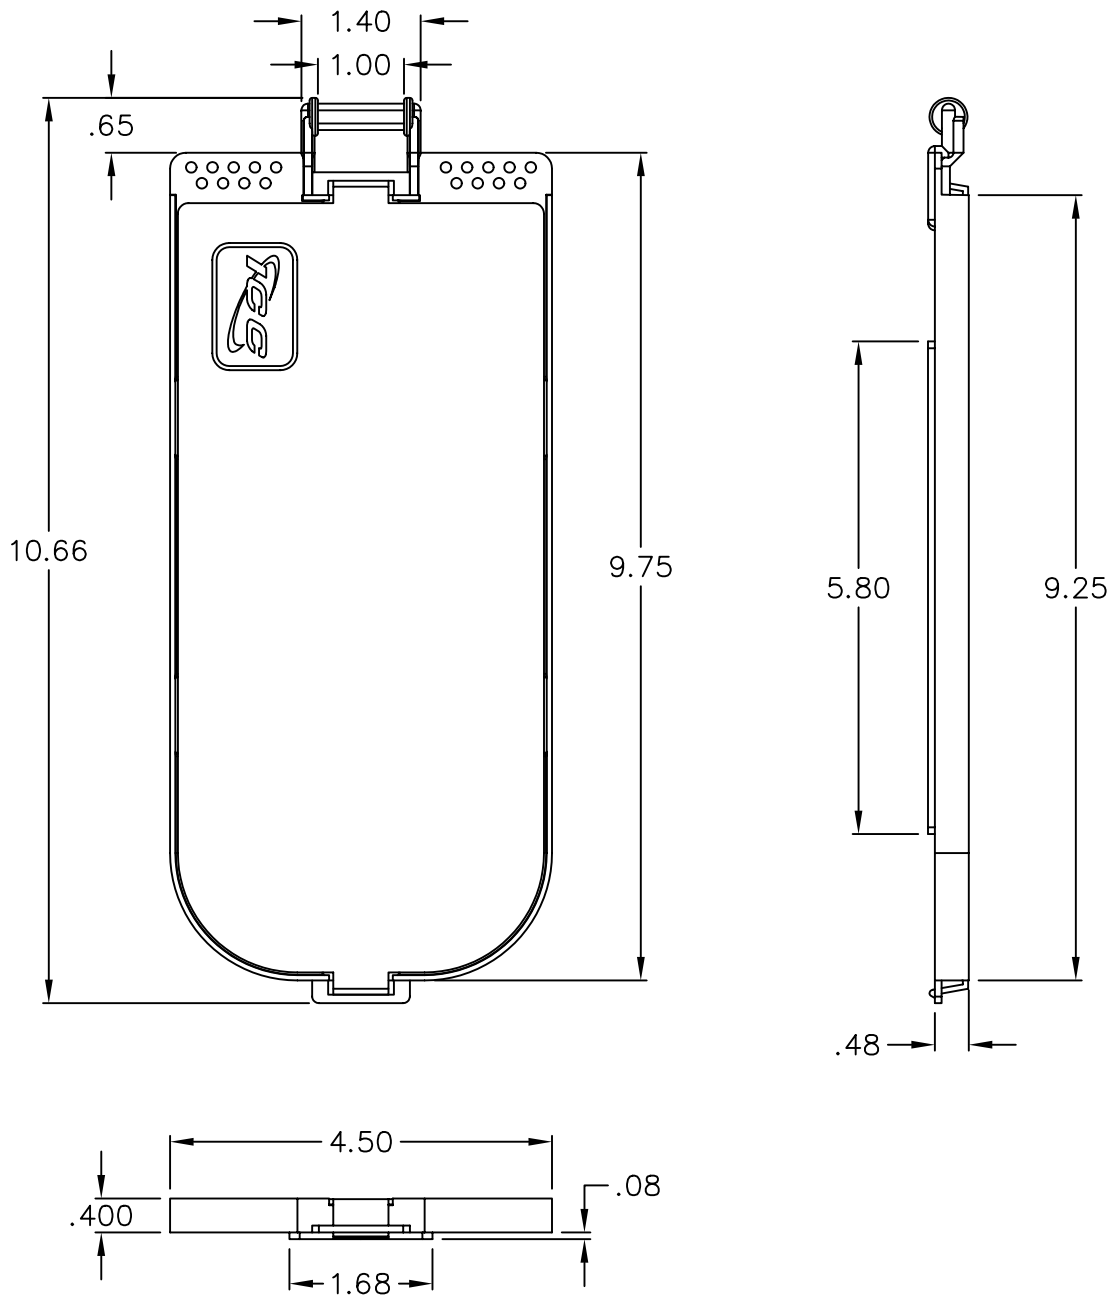

24-Splice Universal Fiber Splice Tray

PRODUCT SPECIFICATION

Package includes:

- A. Universal Fiber Splice Tray Base, 1 pc
- B. Universal Fiber Splice Tray Cover, 1 pc
- C. Mechanical Fusion Sleeve, Right Handed, 2 pcs
- D. Mechanical Fusion Sleeve, Left Handed, 2 pcs
- E. 12/24 Position Fusion Sleeve, Right Handed, 2 pcs
- F. 12/24 Position Fusion Sleeve, Left Handed, 2 pcs
- G. Tie Wraps, 5.6", 4 pcs
- H. Installation Instructions, 1 Sheet

Features and Benefits:

- Safely routes and stores optical fiber and associated splices.
- Supports 24 single or 96 mass fused fibers.
- Fully compliant to industry specification Telecordia GR-769.
- Designed to be installed into ICC's Fiber Optic Rack Mount Enclosure (ICFOR).
- Installation Instructions #MSR-0XXX

SPLICE TRAY, UNIVERSAL FIBER, 24-SPLICE		 ICC <i>PremiumProducts</i> <i>ProvenPerformance</i> <i>CompetitivePrices</i>	
ITEM NO.	ICFOSTUF24A		
DWG NO.	PSFOSTUF24A	PAGE NO.	1

CUSTOMER CARE / TECHNICAL SUPPORT * CSR@ICC.COM / 888-ASK-4-ICC (275-4422) * 14700 Alondra Blvd., La Mirada, CA 90638 * www.icc.com

NOTE: UNLESS OTHERWISE SPECIFIED

1. MATERIAL: POLYETHYLENE
2. COLOR: BASE=BLUE, COVER=CLEAR

SPLICE TRAY, UNIVERSAL FIBER, 24-SPLICE		 Premium Products Proven Performance Competitive Prices	
ITEM NO.	ICFOSTUF24A		REV. A
DWG NO.	PSFOSTUF24A	PAGE NO.	2