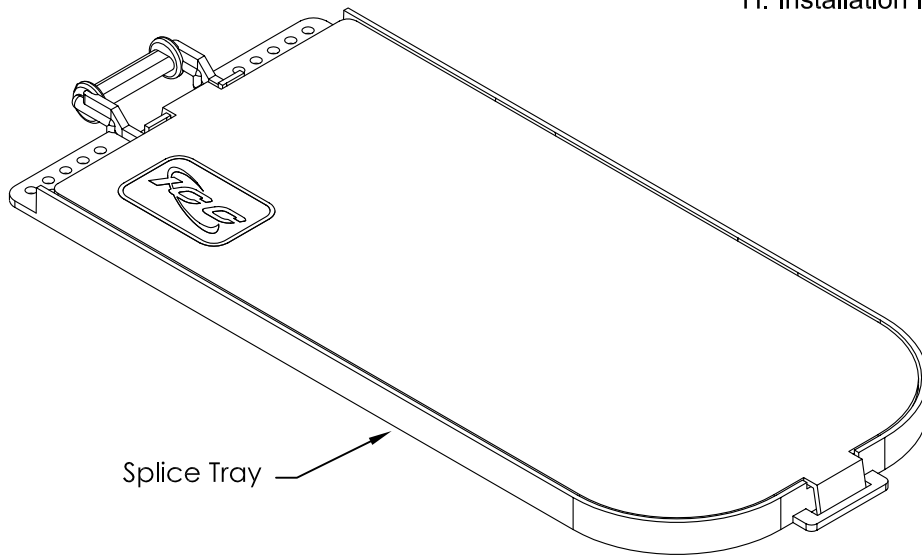

24-Splice Universal Fiber Splice Tray

PRODUCT SPECIFICATION

Package includes:

- A. Universal Fiber Splice Tray Base, 1 pc
- B. Universal Fiber Splice Tray Cover, 1 pc
- C. Mechanical Fusion Sleeve, Right Handed, 2 pcs
- D. Mechanical Fusion Sleeve, Left Handed, 2 pcs
- E. 12/24 Position Fusion Sleeve, Right Handed, 2 pcs
- F. 12/24 Position Fusion Sleeve, Left Handed, 2 pcs
- G. Tie Wraps, 5.6", 4 pcs
- H. Installation Instructions, 1 Sheet

Features and Benefits:

- Safely routes and stores optical fiber and associated splices.
- Supports 24 single or 96 mass fused fibers.
- Fully compliant to industry specification Telecordia GR-769.
- Designed to be installed into ICC's Fiber Optic Rack Mount Enclosure (ICFOR).
- Installation Instructions #MSR-0XXX

SPLICE TRAY, UNIVERSAL FIBER, 24-SPLICE		 ICC <i>PremiumProducts</i> <i>ProvenPerformance</i> <i>CompetitivePrices</i>	
ITEM NO.	ICFOSTUF24A		
DWG NO.	PSFOSTUF24A	PAGE NO.	1

CUSTOMER CARE / TECHNICAL SUPPORT * CSR@ICC.COM / 888-ASK-4-ICC (275-4422) * 14700 Alondra Blvd., La Mirada, CA 90638 * www.icc.com

NOTE: UNLESS OTHERWISE SPECIFIED

1. MATERIAL: POLYETHYLENE
2. COLOR: BASE=BLUE, COVER=CLEAR

SPLICE TRAY, UNIVERSAL FIBER, 24-SPLICE		 Premium Products Proven Performance Competitive Prices	
ITEM NO.	ICFOSTUF24A		REV. A
DWG NO.	PSFOSTUF24A	PAGE NO.	2