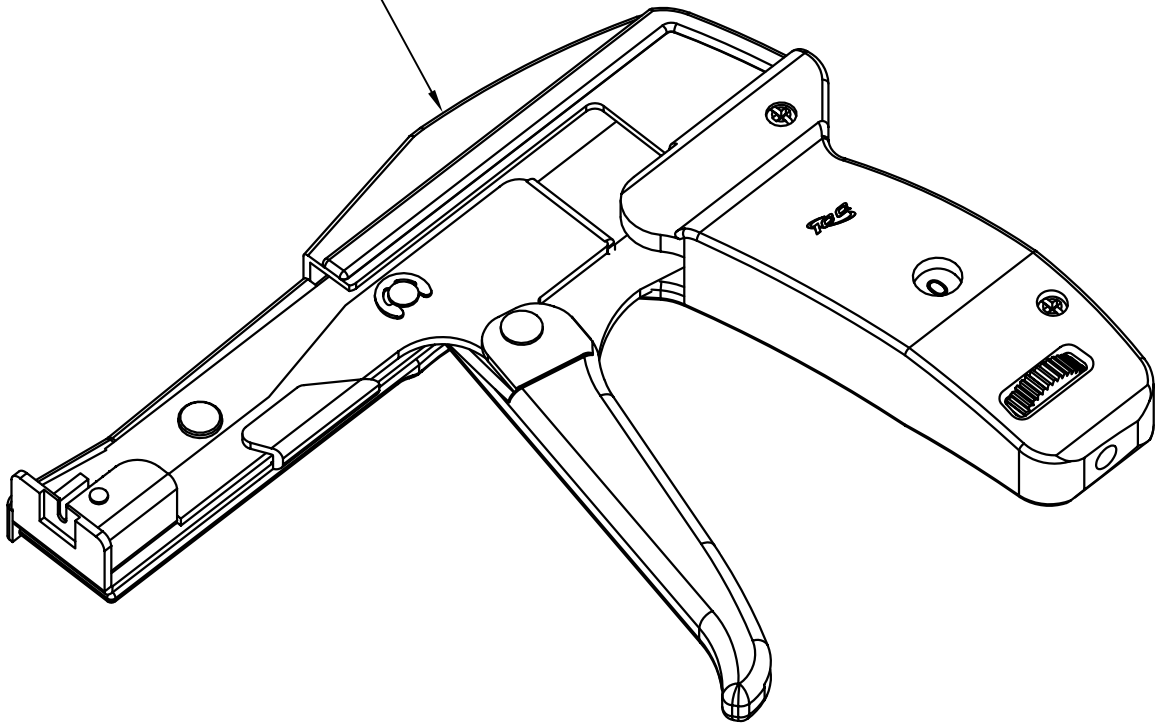

Deluxe Cable Tie Installation Tool

PRODUCT SPECIFICATION

Package includes:

A. Deluxe Cable Tie Fasten Tool, 1 pc

Cable Tie Installation Tool

Features and Benefits:

- High quality aluminum material that allows for durability and strength
- Ergonomic design with single spring loaded mechanism
- Comfortable hand force for easy to use
- Contains an adjustable bundle pressure wheel for adjusting to the proper operating pressure
- Supports cable tie thickness of up to 0.600"
- Supports cable tie width of up to 0.086" thru 0.190"

Tool, Cable Tie Installation, Deluxe			 PremiumProducts ProvenPerformance CompetitivePrices	
ITEM NO.	ICACSTCTFD	REV.		A
DWG NO.	PSACSTCTFD	PAGE NO.		1

CUSTOMER CARE / TECHNICAL SUPPORT * CSR@ICC.COM / 888-ASK-4-ICC (275-4422) * 14700 Alondra Blvd., La Mirada, CA 90638 * www.icc.com

NOTE: UNLESS OTHERWISE SPECIFIED

1. MATERIAL:

- A. BODY: ALUMINUM
- B. BLADE: CARBON STEEL
- C. RACHET: POWER ALLOY

2. COLOR:

- A. BODY: BLUE
- B. TRIGGER: BLACK

Tool, Cable Tie Installation, Deluxe		 PremiumProducts ProvenPerformance CompetitivePrices	
ITEM NO.	ICACSTCTFD		REV. A
DWG NO.	PSACSTCTFD		PAGE NO. 2