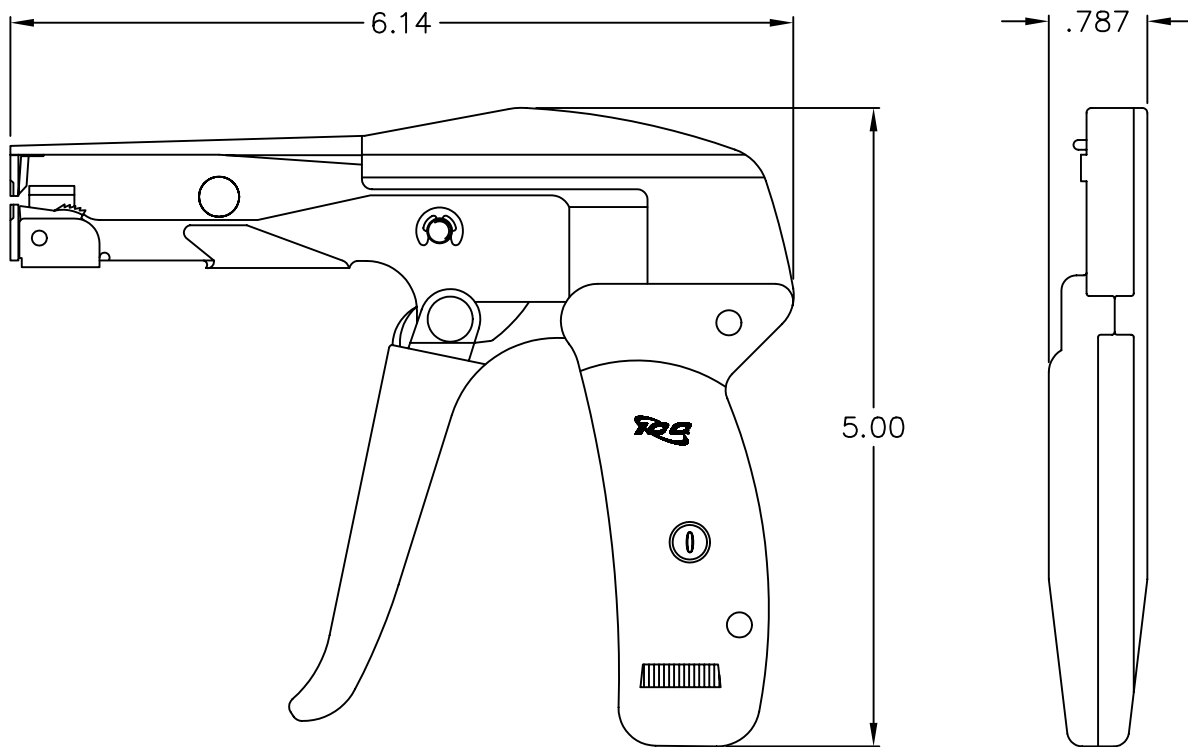

Deluxe Cable Tie Installation Tool

PRODUCT SPECIFICATION

Package includes:

A. Deluxe Cable Tie Fasten Tool, 1 pc

Cable Tie Installation Tool

Features and Benefits:

- High quality aluminum material that allows for durability and strength
- Ergonomic design with single spring loaded mechanism
- Comfortable hand force for easy to use
- Contains an adjustable bundle pressure wheel for adjusting to the proper operating pressure
- Supports cable tie thickness of up to 0.600"
- Supports cable tie width of up to 0.086" thru 0.190"

Tool, Cable Tie Installation, Deluxe			 PremiumProducts ProvenPerformance CompetitivePrices	
ITEM NO.	ICACSTCTFD	REV.		A
DWG NO.	PSACSTCTFD	PAGE NO.		1

CUSTOMER CARE / TECHNICAL SUPPORT * CSR@ICC.COM / 888-ASK-4-ICC (275-4422) * 14700 Alondra Blvd., La Mirada, CA 90638 * www.icc.com

NOTE: UNLESS OTHERWISE SPECIFIED

1. MATERIAL:

- A. BODY: ALUMINUM
- B. BLADE: CARBON STEEL
- C. RACHET: POWER ALLOY

2. COLOR:

- A. BODY: BLUE
- B. TRIGGER: BLACK

Tool, Cable Tie Installation, Deluxe		 PremiumProducts ProvenPerformance CompetitivePrices	
ITEM NO.	ICACSTCTFD		REV. A
DWG NO.	PSACSTCTFD		PAGE NO. 2