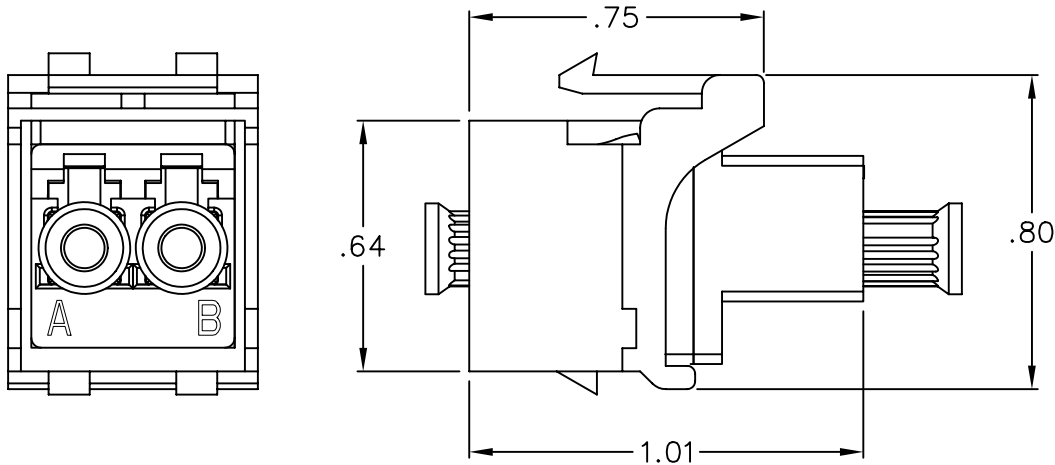

SM/MM Duplex LC-LC Fiber Optic Module

PRODUCT SPECIFICATION

Package includes:

- A. Duplex LC-LC Adapter, 1 pc
- B. Dust Cap, 4 pcs
- C. LC Housing, 1 pc

Features and Benefits:

- Supports optical applications in bringing fiber to the desktop for both multimode and singlemode
- Viable solution for high speed data transmission and broadband internet
- Small Form Factor (SFF) adapter reduces space requirements by 50% over conventional fiber connectivity
- Compatible with all IC107 faceplates, inserts, surface mount boxes, and blank patch panels
- Compatible with all IC108 furniture faceplates, bezels, and surface mount boxes
- Available in ivory and white
- UL listed

MODULE, FIBER OPTIC, LC, DUPLEX			
ITEM NO.	IC107LC2XX		REV. B
DWG NO.	PS107LC200		PAGE NO. 1

CUSTOMER CARE / TECHNICAL SUPPORT * CSR@ICC.COM / 888-ASK-4-ICC (275-4422) * 14700 Alondra Blvd., La Mirada, CA 90637 * www.icc.com

NOTE: UNLESS OTHERWISE SPECIFIED

1. HOUSING:

- A. MATERIAL: ABS, UL 94V-0
- B. COLOR: XX: IV-IVORY & WH-WHITE

2. LC-LC ADAPTER:

- A. MATERIAL: ZIRCONIA (CERAMIC) SLEEVE
- B. COLOR: BLUE

3. DUST CAP:

- A. MATERIAL: PLASTIC
- B. COLOR: WHITE

UL US FILE NO. 125268

MODULE, FIBER OPTIC, LC, DUPLEX		 PremiumProducts <i>ProvenPerformance</i> <i>CompetitivePrices</i>	
ITEM NO.	IC107LC2XX		REV. B
DWG NO.	PS107LC200		PAGE NO. 2

CUSTOMER CARE / TECHNICAL SUPPORT * CSR@ICC.COM / 888-ASK-4-ICC (275-4422) * 14700 Alondra Blvd., La Mirada, CA 90637 * www.icc.com