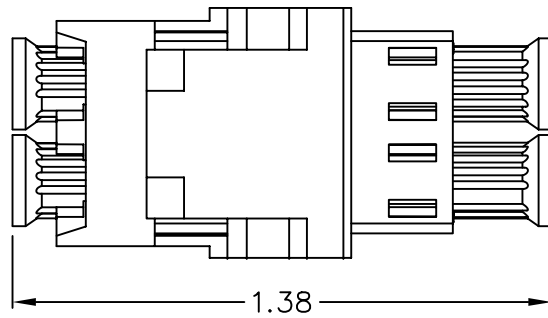

SM/MM Duplex LC-LC Fiber Optic Module

PRODUCT SPECIFICATION

Package includes:

- A. Duplex LC-LC Adapter, 1 pc
- B. Dust Cap, 4 pcs
- C. LC Housing, 1 pc

Features and Benefits:

- Supports optical applications in bringing fiber to the desktop for both multimode and singlemode
- Viable solution for high speed data transmission and broadband internet
- Small Form Factor (SFF) adapter reduces space requirements by 50% over conventional fiber connectivity
- Compatible with all IC107 faceplates, inserts, surface mount boxes, and blank patch panels
- Compatible with all IC108 furniture faceplates, bezels, and surface mount boxes
- Available in ivory and white
- UL listed

MODULE, FIBER OPTIC, LC, DUPLEX			
ITEM NO.	IC107LC2XX		REV. B
DWG NO.	PS107LC200		PAGE NO. 1

CUSTOMER CARE / TECHNICAL SUPPORT * CSR@ICC.COM / 888-ASK-4-ICC (275-4422) * 14700 Alondra Blvd., La Mirada, CA 90637 * www.icc.com