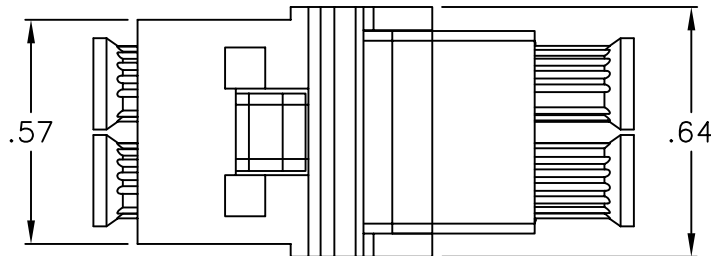

SM/MM Duplex LC-LC Fiber Optic Module

PRODUCT SPECIFICATION

Package includes:

- A. Duplex LC-LC Adapter, 1 pc
- B. Dust Cap, 4 pcs
- C. LC Housing, 1 pc

Features and Benefits:

- Supports optical applications in bringing fiber to the desktop for both multimode and singlemode
- Viable solution for high speed data transmission and broadband internet
- Small Form Factor (SFF) adapter reduces space requirements by 50% over conventional fiber connectivity
- Compatible with all IC107 faceplates, inserts, surface mount boxes, and blank patch panels
- Compatible with all IC108 furniture faceplates, bezels, and surface mount boxes
- Available in ivory and white
- UL listed

MODULE, FIBER OPTIC, LC, DUPLEX			
ITEM NO.	IC107LC2XX		REV. B
DWG NO.	PS107LC200		PAGE NO. 1

CUSTOMER CARE / TECHNICAL SUPPORT * CSR@ICC.COM / 888-ASK-4-ICC (275-4422) * 14700 Alondra Blvd., La Mirada, CA 90637 * www.icc.com