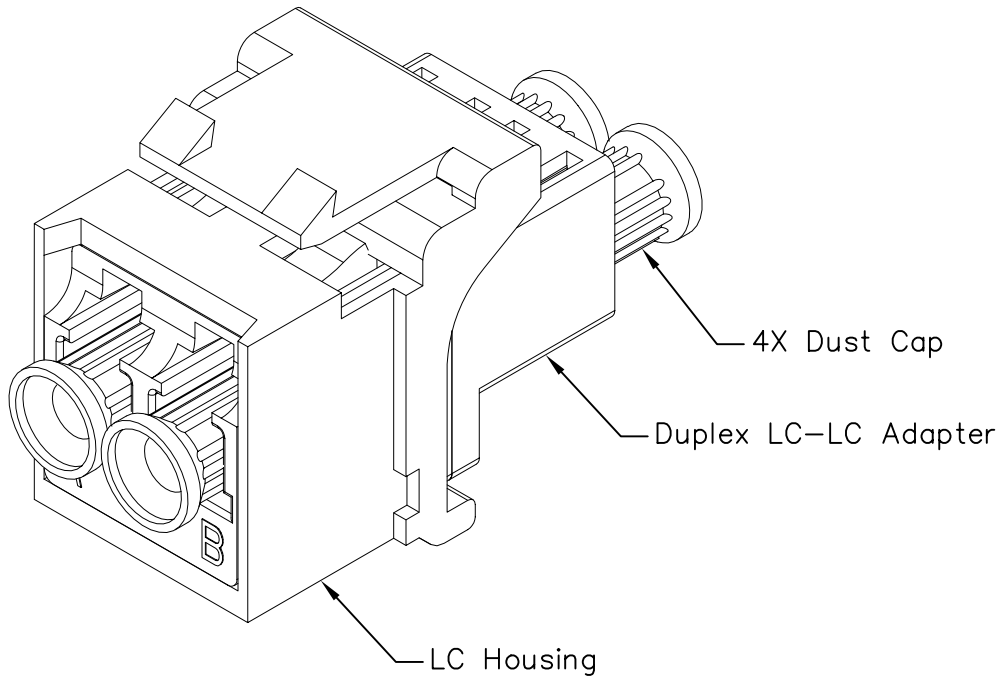

SM/MM Duplex LC-LC Fiber Optic Module

PRODUCT SPECIFICATION

Package includes:

- A. Duplex LC-LC Adapter, 1 pc
- B. Dust Cap, 4 pcs
- C. LC Housing, 1 pc

Features and Benefits:

- Supports optical applications in bringing fiber to the desktop for both multimode and singlemode
- Viable solution for high speed data transmission and broadband internet
- Small Form Factor (SFF) adapter reduces space requirements by 50% over conventional fiber connectivity
- Compatible with all IC107 faceplates, inserts, surface mount boxes, and blank patch panels
- Compatible with all IC108 furniture faceplates, bezels, and surface mount boxes
- Available in ivory and white
- UL listed

MODULE, FIBER OPTIC, LC, DUPLEX			
ITEM NO.	IC107LC2XX		REV. B
DWG NO.	PS107LC200		PAGE NO. 1

CUSTOMER CARE / TECHNICAL SUPPORT * CSR@ICC.COM / 888-ASK-4-ICC (275-4422) * 14700 Alondra Blvd., La Mirada, CA 90637 * www.icc.com

NOTE: UNLESS OTHERWISE SPECIFIED

1. HOUSING:

- A. MATERIAL: ABS, UL 94V-0
- B. COLOR: XX: IV-IVORY & WH-WHITE

2. LC-LC ADAPTER:

- A. MATERIAL: ZIRCONIA (CERAMIC) SLEEVE
- B. COLOR: BLUE

3. DUST CAP:

- A. MATERIAL: PLASTIC
- B. COLOR: WHITE