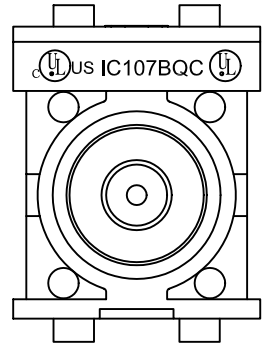

RG6 Quad BNC Compression Module

PRODUCT SPECIFICATION

Package includes:

A. RG6 Quad BNC Compression Module, 1 pc

Features and Benefits:

- Improved performance and minimized signal loss by combining the compression connector and module into one single body
- Designed for RG6 quad shield coaxial cables on the rear side to provide high definition video and superior quality audio performance
- Provides a clean and neat appearance installation
- Compatible with all IC107 faceplates, inserts, surface mount boxes, and blank patch panels
- Compatible with all IC108 furniture faceplates, bezels, and surface mount boxes
- Used with ICC universal compression tool ICACST01U
- Available in white

MODULE, COMPRESSION, BNC, RG6Q			
ITEM NO.	IC107BQCXX		REV. B
DWG NO.	PS107BQC00		PAGE NO. 1

CUSTOMER CARE / TECHNICAL SUPPORT * CSR@ICC.COM / 888-ASK-4-ICC (275-4422) * 14700 Alondra Blvd., La Mirada, CA 90638 * www.icc.com

NOTE 2B

NOTE: UNLESS OTHERWISE SPECIFIED

1. HOUSING:

- A. MATERIAL: ABS, UL 94V-0
- B. COLOR: XX: WH-WHITE

2. BNC COMPRESSION CONNECTOR:

- A. MATERIAL: BRASS AND NICKEL FINISH
- B. BAND COLOR: BLUE

MODULE, COMPRESSION, BNC, RG6Q		 PremiumProducts ProvenPerformance CompetitivePrices	
ITEM NO.	IC107BQCXX		REV. B
DWG NO.	PS107BQC00		PAGE NO. 2