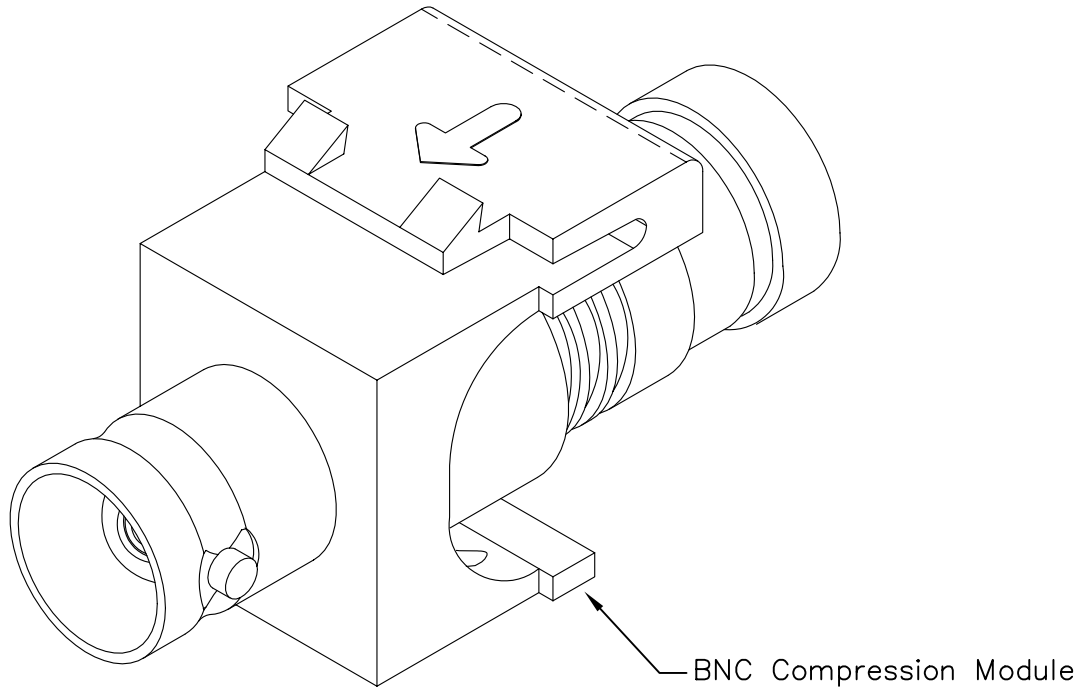

RG6 Quad BNC Compression Module

PRODUCT SPECIFICATION

Package includes:

A. RG6 Quad BNC Compression Module, 1 pc

Features and Benefits:

- Improved performance and minimized signal loss by combining the compression connector and module into one single body
- Designed for RG6 quad shield coaxial cables on the rear side to provide high definition video and superior quality audio performance
- Provides a clean and neat appearance installation
- Compatible with all IC107 faceplates, inserts, surface mount boxes, and blank patch panels
- Compatible with all IC108 furniture faceplates, bezels, and surface mount boxes
- Used with ICC universal compression tool ICACST01U
- Available in white

NOTE 2B

NOTE: UNLESS OTHERWISE SPECIFIED

1. HOUSING:

- A. MATERIAL: ABS, UL 94V-0
- B. COLOR: XX: WH-WHITE

2. BNC COMPRESSION CONNECTOR:

- A. MATERIAL: BRASS AND NICKEL FINISH
- B. BAND COLOR: BLUE

MODULE, COMPRESSION, BNC, RG6Q		 PremiumProducts ProvenPerformance CompetitivePrices	
ITEM NO.	IC107BQCXX		REV. B
DWG NO.	PS107BQC00		PAGE NO. 2