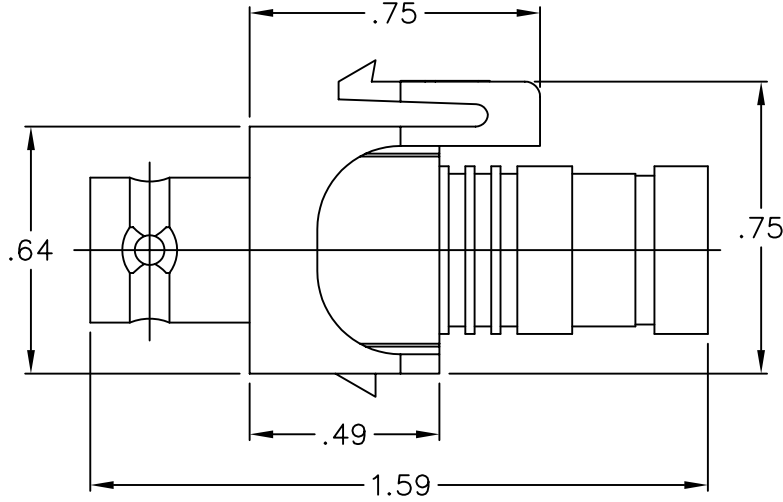

RG6 Quad BNC Compression Module

PRODUCT SPECIFICATION

Package includes:

A. RG6 Quad BNC Compression Module, 1 pc

Features and Benefits:

- Improved performance and minimized signal loss by combining the compression connector and module into one single body
- Designed for RG6 quad shield coaxial cables on the rear side to provide high definition video and superior quality audio performance
- Provides a clean and neat appearance installation
- Compatible with all IC107 faceplates, inserts, surface mount boxes, and blank patch panels
- Compatible with all IC108 furniture faceplates, bezels, and surface mount boxes
- Used with ICC universal compression tool ICACST01U
- Available in white

MODULE, COMPRESSION, BNC, RG6Q			
ITEM NO.	IC107BQCXX		REV. B
DWG NO.	PS107BQC00		PAGE NO. 1

CUSTOMER CARE / TECHNICAL SUPPORT * CSR@ICC.COM / 888-ASK-4-ICC (275-4422) * 14700 Alondra Blvd., La Mirada, CA 90638 * www.icc.com

NOTE 2B

NOTE: UNLESS OTHERWISE SPECIFIED

1. HOUSING:

- A. MATERIAL: ABS, UL 94V-0
- B. COLOR: XX: WH-WHITE

2. BNC COMPRESSION CONNECTOR:

- A. MATERIAL: BRASS AND NICKEL FINISH
- B. BAND COLOR: BLUE

MODULE, COMPRESSION, BNC, RG6Q		 PremiumProducts ProvenPerformance CompetitivePrices	
ITEM NO.	IC107BQCXX		REV. B
DWG NO.	PS107BQC00		PAGE NO. 2