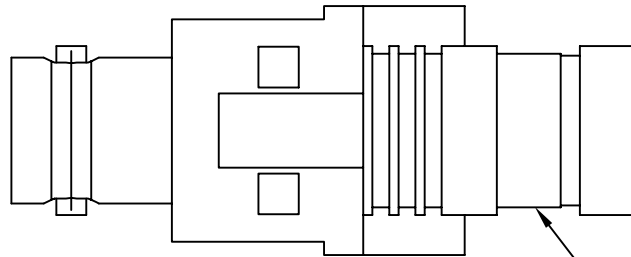

RG6 Quad BNC Compression Module

PRODUCT SPECIFICATION

Package includes:

A. RG6 Quad BNC Compression Module, 1 pc

Features and Benefits:

- Improved performance and minimized signal loss by combining the compression connector and module into one single body
- Designed for RG6 quad shield coaxial cables on the rear side to provide high definition video and superior quality audio performance
- Provides a clean and neat appearance installation
- Compatible with all IC107 faceplates, inserts, surface mount boxes, and blank patch panels
- Compatible with all IC108 furniture faceplates, bezels, and surface mount boxes
- Used with ICC universal compression tool ICACST01U
- Available in white

NOTE 2B

NOTE: UNLESS OTHERWISE SPECIFIED

1. HOUSING:

- A. MATERIAL: ABS, UL 94V-0
- B. COLOR: XX: WH-WHITE

2. BNC COMPRESSION CONNECTOR:

- A. MATERIAL: BRASS AND NICKEL FINISH
- B. BAND COLOR: BLUE

MODULE, COMPRESSION, BNC, RG6Q		 PremiumProducts ProvenPerformance CompetitivePrices	
ITEM NO.	IC107BQCXX		REV. B
DWG NO.	PS107BQC00		PAGE NO. 2