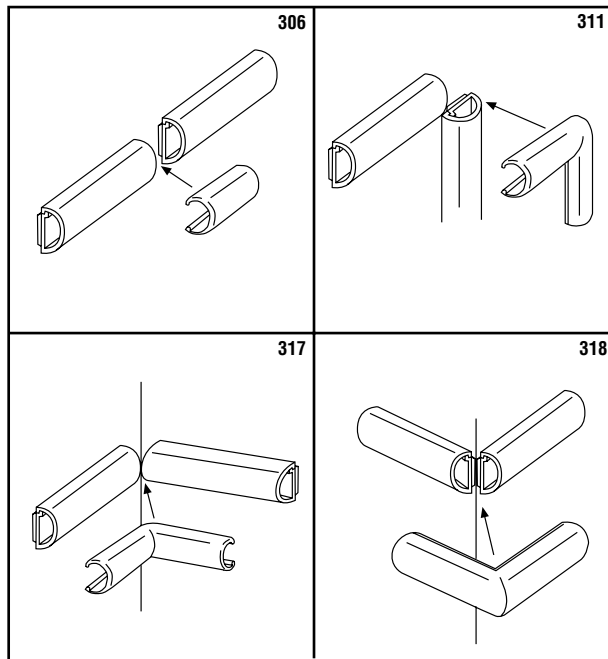

300 Latching Hide Cord Duct - 300

300 Series Duct safely conceals wires and cords while creating a smooth, trip-free surface. Applies to any flooring surface with pressure-sensitive tape (included with product). Cuts to any length with scissors or utility knife.

FEATURES

- **Single piece construction.** Hides unsightly electrical cords and low voltage wiring.
- **Rugged PVC construction.** Ensures durability. Material meets UL 94V-O rating.
- **Adhesive backing.** Makes ducts easy and fast to install.
- **Full compliment of fittings available.** Facilitates virtually any installation.
- **Available in ivory.** Blends with almost any decor.