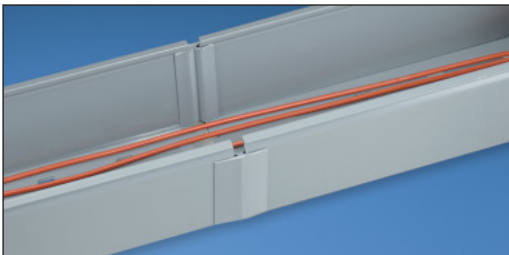

Wiring Duct *Tools & Accessories*

PANDUCT® Duct Corner Strips

- Slides onto duct at corner or tee junctions for smooth, round corners
- Available in five pre-cut sizes and six-foot lengths that can be cut-to-size to meet any size requirement
- Easy to install one-piece design
- Compatible with all styles of PANDUIT® Wiring Duct
- Made of rigid PVC material

Part Number	Part Description	For Duct Height		Color	Std. Pkg. Qty.	Std. Ctn. Qty.
		In.	mm			

6 Foot Lengths for use with all Types of PVC Wiring Duct

CS1LG6	6 foot length is cut by user to fit duct height.	Cut-to-size	Cut-to-size	Light Gray	6	120
---------------	--	-------------	-------------	------------	---	-----

Pre-Cut Pieces for use with all Types of PVC Wiring Duct

CSP1LG-Q	Pre-cut pieces are cut to size.	1.00	25.4	Light Gray	25	250
CSP1.5LG-Q		1.50	38.1	Light Gray	25	250
CSP2LG-Q		2.00	50.8	Light Gray	25	250
CSP3LG-Q		3.00	76.2	Light Gray	25	250
CSP4LG-Q		4.00	101.6	Light Gray	25	250

Pre-cut pieces available in LG (Light Gray) only.

PANDUCT® Duct Joining Strips

- Slides onto duct to join sections together
- Available in four pre-cut sizes and six-foot lengths that can be cut-to-size to meet any size requirement
- Easy to install one-piece design
- Compatible with all styles of PANDUIT® Wiring Duct
- Made of rigid PVC material