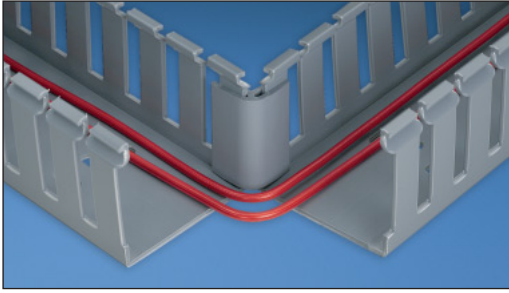

Wiring Duct *Tools & Accessories*

PANDUCT® Duct Corner Strips

- Slides onto duct at corner or tee junctions for smooth, round corners
- Available in five pre-cut sizes and six-foot lengths that can be cut-to-size to meet any size requirement
- Easy to install one-piece design
- Compatible with all styles of PANDUIT® Wiring Duct
- Made of rigid PVC material

Part Number	Part Description	For Duct Height		Color	Std. Pkg. Qty.	Std. Ctn. Qty.
		In.	mm			

6 Foot Lengths for use with all Types of PVC Wiring Duct

CS1LG6	6 foot length is cut by user to fit duct height.	Cut-to-size	Cut-to-size	Light Gray	6	120
---------------	--	-------------	-------------	------------	---	-----

Pre-Cut Pieces for use with all Types of PVC Wiring Duct

CSP1LG-Q	Pre-cut pieces are cut to size.	1.00	25.4	Light Gray	25	250
CSP1.5LG-Q		1.50	38.1	Light Gray	25	250
CSP2LG-Q		2.00	50.8	Light Gray	25	250
CSP3LG-Q		3.00	76.2	Light Gray	25	250
CSP4LG-Q		4.00	101.6	Light Gray	25	250

Pre-cut pieces available in LG (Light Gray) only.

PANDUCT® Duct Joining Strips

- Slides onto duct to join sections together
- Available in four pre-cut sizes and six-foot lengths that can be cut-to-size to meet any size requirement
- Easy to install one-piece design
- Compatible with all styles of PANDUIT® Wiring Duct
- Made of rigid PVC material