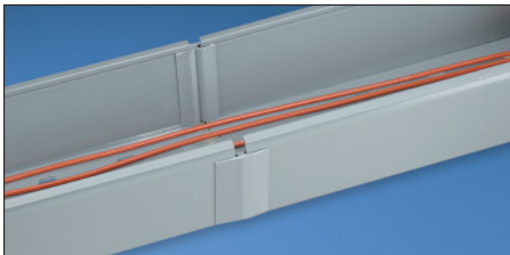

Wiring Duct *Tools & Accessories*

PANDUCT® Duct Corner Strips

- Slides onto duct at corner or tee junctions for smooth, round corners
- Available in five pre-cut sizes and six-foot lengths that can be cut-to-size to meet any size requirement
- Easy to install one-piece design
- Compatible with all styles of PANDUIT® Wiring Duct
- Made of rigid PVC material

Part Number	Part Description	For Duct Height		Color	Std. Pkg. Qty.	Std. Ctn. Qty.
		In.	mm			

6 Foot Lengths for use with all Types of PVC Wiring Duct

CS1LG6	6 foot length is cut by user to fit duct height.	Cut-to-size	Cut-to-size	Light Gray	6	120
---------------	--	-------------	-------------	------------	---	-----

Pre-Cut Pieces for use with all Types of PVC Wiring Duct

CSP1LG-Q	Pre-cut pieces are cut to size.	1.00	25.4	Light Gray	25	250
CSP1.5LG-Q		1.50	38.1	Light Gray	25	250
CSP2LG-Q		2.00	50.8	Light Gray	25	250
CSP3LG-Q		3.00	76.2	Light Gray	25	250
CSP4LG-Q		4.00	101.6	Light Gray	25	250

Pre-cut pieces available in LG (Light Gray) only.

PANDUCT® Duct Joining Strips

- Slides onto duct to join sections together
- Available in four pre-cut sizes and six-foot lengths that can be cut-to-size to meet any size requirement
- Easy to install one-piece design
- Compatible with all styles of PANDUIT® Wiring Duct
- Made of rigid PVC material