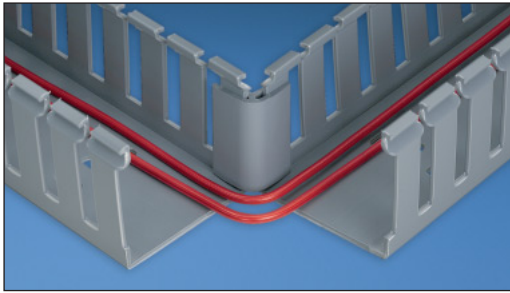

Wiring Duct *Tools & Accessories*

PANDUCT® Duct Corner Strips

- Slides onto duct at corner or tee junctions for smooth, round corners
- Available in five pre-cut sizes and six-foot lengths that can be cut-to-size to meet any size requirement
- Easy to install one-piece design
- Compatible with all styles of PANDUIT® Wiring Duct
- Made of rigid PVC material

Part Number	Part Description	For Duct Height		Color	Std. Pkg. Qty.	Std. Ctn. Qty.
		In.	mm			

6 Foot Lengths for use with all Types of PVC Wiring Duct

CS1LG6	6 foot length is cut by user to fit duct height.	Cut-to-size	Cut-to-size	Light Gray	6	120
---------------	--	-------------	-------------	------------	---	-----

Pre-Cut Pieces for use with all Types of PVC Wiring Duct

CSP1LG-Q	Pre-cut pieces are cut to size.	1.00	25.4	Light Gray	25	250
CSP1.5LG-Q		1.50	38.1	Light Gray	25	250
CSP2LG-Q		2.00	50.8	Light Gray	25	250
CSP3LG-Q		3.00	76.2	Light Gray	25	250
CSP4LG-Q		4.00	101.6	Light Gray	25	250

Pre-cut pieces available in LG (Light Gray) only.

PANDUCT® Duct Joining Strips

- Slides onto duct to join sections together
- Available in four pre-cut sizes and six-foot lengths that can be cut-to-size to meet any size requirement
- Easy to install one-piece design
- Compatible with all styles of PANDUIT® Wiring Duct
- Made of rigid PVC material