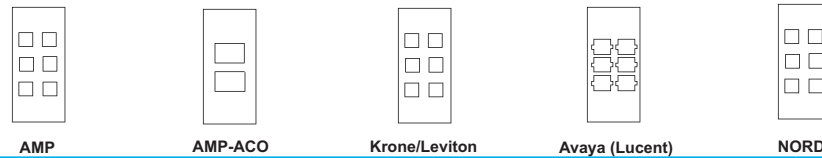

MULTI-CONNECT®
Recessed Wall Boxes
Screw and Snap-In Type Face Plates

Modular Face Plates*

Color	Catalog Numbers				
White	HBLST302SWA	HBLDE301SWA	HBLTO310SWA	HBLBL300SWA	HBL317SWA
Ivory	HBLST302SI	HBLDE301SI	HBLTO310SI	HBLBL300SI	HBL317SI
Black	HBLST302SBK	HBLDE301SBK	HBLTO310SBK	HBLBL300SBK	HBL317SBK
Gray	HBLST302SGY	HBLDE301SGY	HBLTO310SGY	HBLBL300SGY	HBL317SGY

Modular Face Plates*

Color	Catalog Numbers				
White	HBLAMP313SWA	HBLAM303SWA	HBLKR314SWA	HBLLT309SWA	HBLNO309SWA
Ivory	HBLAMP313SI	HBLAM303SI	HBLKR314SI	HBLLT309SI	HBLNO309SI
Black	HBLAMP313SBK	HBLAM303SBK	HBLKR314SBK	HBLLT309SBK	HBLNO309SBK
Gray	HBLAMP313SGY	HBLAM303SGY	HBLKR314SGY	HBLLT309SGY	HBLNO309SGY

Modular Face Plates*

Color	Catalog Numbers	
White	HBLSI305SWA	HBLSI315SWA
Ivory	HBLSI305SI	HBLSI315SI
Black	HBLSI305SBK	HBLSI315SBK
Gray	HBLSI305SGY	HBLSI315SGY

Notes: *Catalog numbers listed above are traditional screw type. For snap-in style plates, eliminate "S" suffix from catalog number, (i.e. HBLST302SWA- screw type. HBLST302WA-snap-in type). See Page L-28 for technical information.