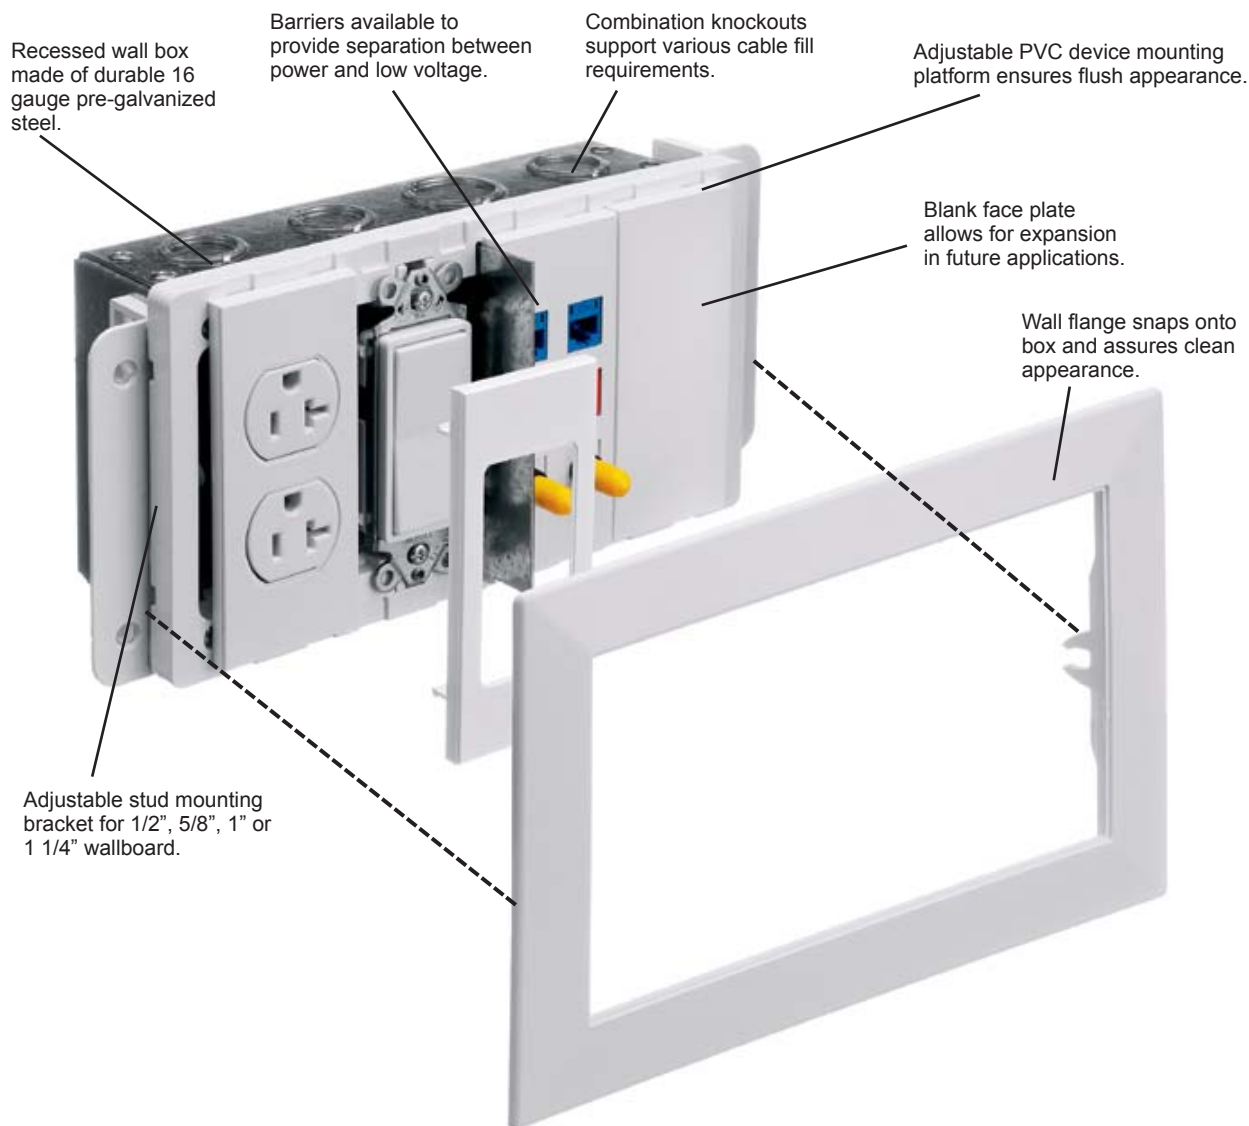

Multi-Service Recessed Wall Boxes for Masonry Applications

Description	Catalog Numbers
Multi-service recessed wall box, 1-gang, for masonry applications.	HBLWSCS1MBD
Multi-service recessed wall box, 2-gang, for masonry applications.	HBLWSCS2MBD
Multi-service recessed wall box, 3-gang, for masonry applications.	HBLWSCS3MBD
Multi-service recessed wall box, 4-gang, for masonry applications.	HBLWSCS4MBD
Multi-service recessed wall box, 6-gang, for masonry applications.	HBLWSCS6MBD
Barrier for use with above boxes when used in multi-service applications.	HBLSCSBMBD

Note: See page L-28 for technical information.

MULTI-CONNECT® Recessed Wall Boxes

Features and Benefits

Hubbell Multi-Connect® Recessed Wall Boxes provide a versatile “in the wall” solution for single and multi-service applications. The product offering includes one, two, three, four and six gang boxes, barriers for separation of power and low voltage services, and a wide variety of modular face plates and wall flanges to match office decor. The recessed wall boxes are available in three styles: multi-service wall boxes for drywall applications, low-voltage wall boxes for drywall applications and multi-service wall boxes for masonry wall applications.

The drywall boxes feature a unique mounting stud bracket that allows the boxes to be used with 1/2”, 5/8”, 1” and 1 1/2” drywall. Concentric knockouts support the use of a variety of conduit sizes and cable fill needs. The modular face plates are available in a traditional screw type as well as a snap-in style for ease of installation with no exposed hardware. The installation is completed with snap-on wall flanges for a clean appearance. The Multi-Connect system provides superior aesthetics while reducing labor and allowing for future expansion capability.