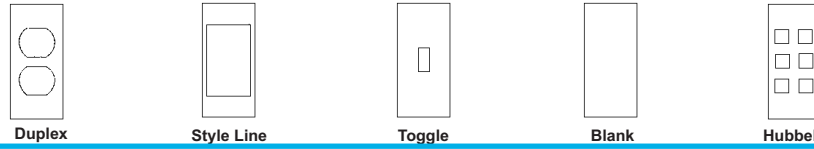

MULTI-CONNECT®
Recessed Wall Boxes
Screw and Snap-In Type Face Plates

Modular Face Plates*

Color	Catalog Numbers				
White	HBLST302SWA	HBLDE301SWA	HBLTO310SWA	HBLBL300SWA	HBL317SWA
Ivory	HBLST302SI	HBLDE301SI	HBLTO310SI	HBLBL300SI	HBL317SI
Black	HBLST302SBK	HBLDE301SBK	HBLTO310SBK	HBLBL300SBK	HBL317SBK
Gray	HBLST302SGY	HBLDE301SGY	HBLTO310SGY	HBLBL300SGY	HBL317SGY

Modular Face Plates*

Color	Catalog Numbers				
White	HBLAMP313SWA	HBLAM303SWA	HBLKR314SWA	HBLLT309SWA	HBLNO309SWA
Ivory	HBLAMP313SI	HBLAM303SI	HBLKR314SI	HBLLT309SI	HBLNO309SI
Black	HBLAMP313SBK	HBLAM303SBK	HBLKR314SBK	HBLLT309SBK	HBLNO309SBK
Gray	HBLAMP313SGY	HBLAM303SGY	HBLKR314SGY	HBLLT309SGY	HBLNO309SGY

Modular Face Plates*

Color	Catalog Numbers	
White	HBLSI305SWA	HBLSI315SWA
Ivory	HBLSI305SI	HBLSI315SI
Black	HBLSI305SBK	HBLSI315SBK
Gray	HBLSI305SGY	HBLSI315SGY

Notes: *Catalog numbers listed above are traditional screw type. For snap-in style plates, eliminate "S" suffix from catalog number, (i.e. HBLST302SWA- screw type. HBLST302WA-snap-in type). See Page L-28 for technical information.