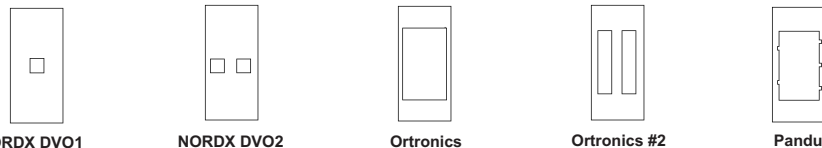

MULTI-CONNECT®
Recessed Wall Boxes
Screw and Snap-In Type Face Plates

Modular Face Plates*

Color	Catalog Numbers				
White	HBLST302SWA	HBLDE301SWA	HBLTO310SWA	HBLBL300SWA	HBL317SWA
Ivory	HBLST302SI	HBLDE301SI	HBLTO310SI	HBLBL300SI	HBL317SI
Black	HBLST302SBK	HBLDE301SBK	HBLTO310SBK	HBLBL300SBK	HBL317SBK
Gray	HBLST302SGY	HBLDE301SGY	HBLTO310SGY	HBLBL300SGY	HBL317SGY

Modular Face Plates*

Color	Catalog Numbers				
White	HBLAMP313SWA	HBLAM303SWA	HBLKR314SWA	HBLLT309SWA	HBLNO309SWA
Ivory	HBLAMP313SI	HBLAM303SI	HBLKR314SI	HBLLT309SI	HBLNO309SI
Black	HBLAMP313SBK	HBLAM303SBK	HBLKR314SBK	HBLLT309SBK	HBLNO309SBK
Gray	HBLAMP313SGY	HBLAM303SGY	HBLKR314SGY	HBLLT309SGY	HBLNO309SGY

Modular Face Plates*

Color	Catalog Numbers	
White	HBLSI305SWA	HBLSI315SWA
Ivory	HBLSI305SI	HBLSI315SI
Black	HBLSI305SBK	HBLSI315SBK
Gray	HBLSI305SGY	HBLSI315SGY

Notes: *Catalog numbers listed above are traditional screw type. For snap-in style plates, eliminate "S" suffix from catalog number, (i.e. HBLST302SWA- screw type. HBLST302WA-snap-in type). See Page L-28 for technical information.