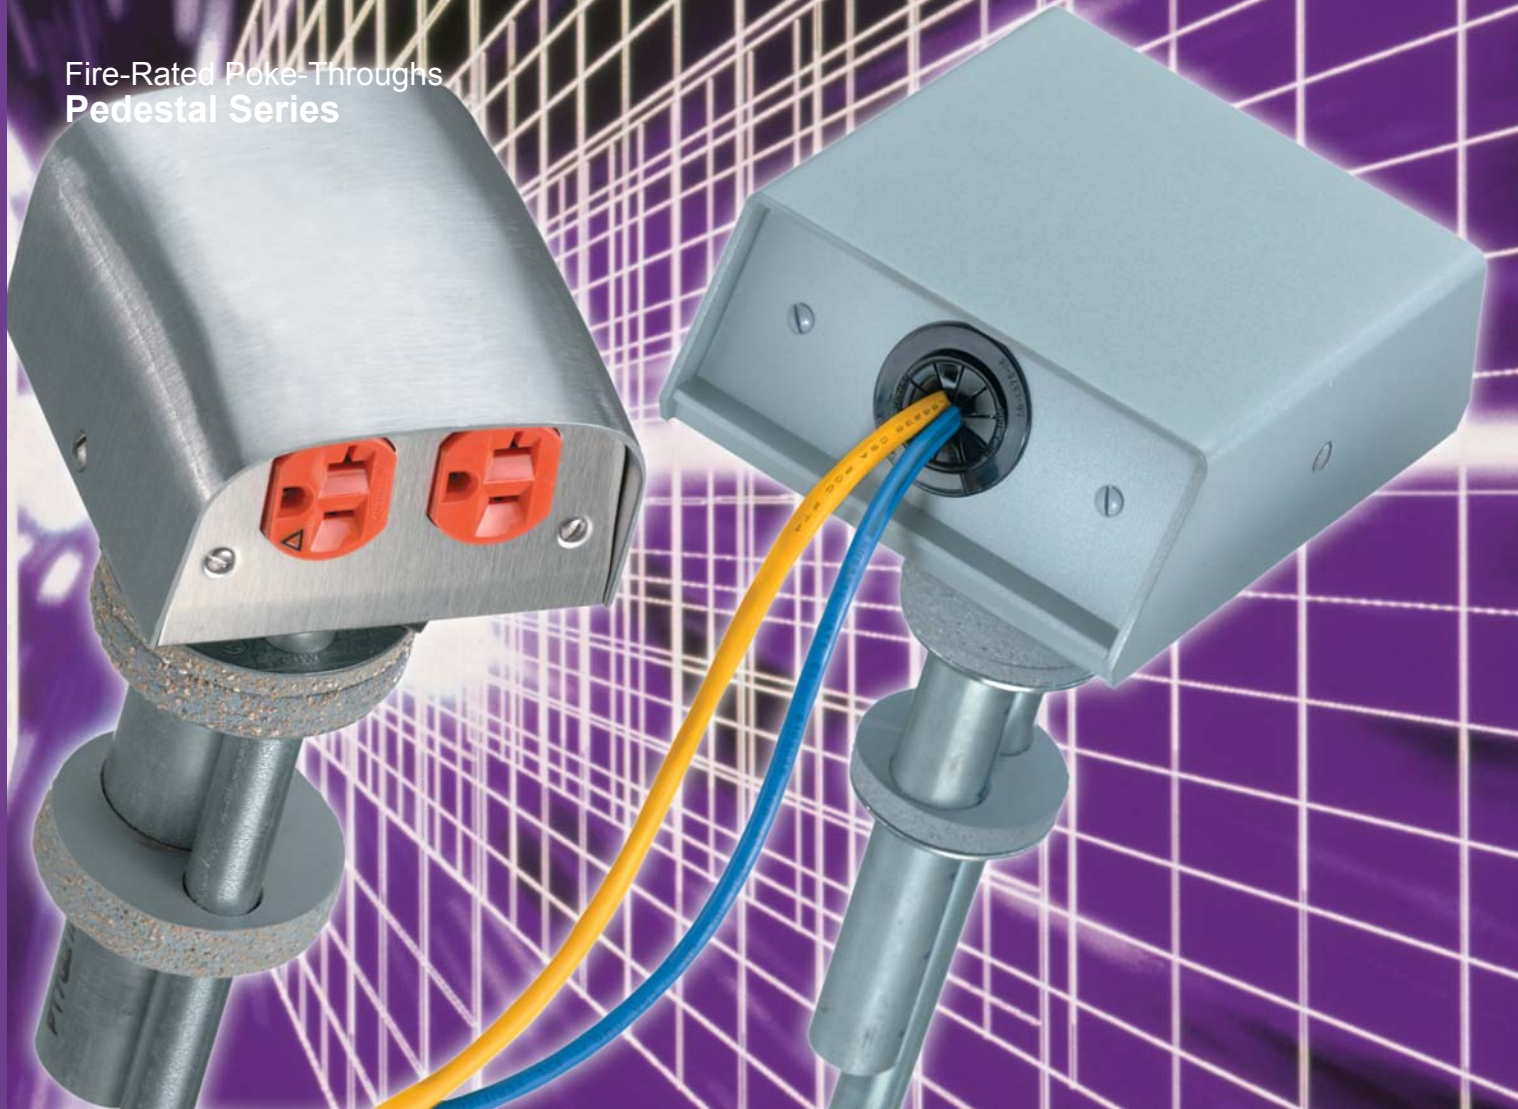

Fire-Rated Poke-Throughs
Pedestal Series

Hubbell has a complete line of pedestal series fire-rated poke-throughs including 2, 4, and 6 gang pedestals and your choice of 2" (50.8) or 3" (76.2) diameter through-floor fittings. The 2 gang pedestal is offered in either traditional style (brushed aluminum with stainless steel face plates) or in the sleek low-profile style (aluminum with gray or black textured paint).

- Choose from two styles or three sizes of service pedestals.
- Load pedestals with the widest variety of power & voice/data devices.
- 4 and 6 gang pedestals can be configured for different power & voice/data combinations.
- Available with 2" (50.8) or 3" (76.2) diameter through-floor fittings.
- Unequaled through-floor wiring capacity.
- 4 Hour Fire Rating: All Hubbell pedestal series poke-throughs are UL Listed and UL classified for fire resistance in 1-4 hour rated floors. Canadian series units are CSA classified.

Fire-Rated Poke-Throughs Pedestal Series- Painted Aluminum

Two-Gang Pedestals

Create your own unique two-gang pedestal (one-gang front & one-gang back) by selecting the appropriate power and voice/data devices and corresponding one-gang face plates (see page M-22). This service pedestal is used with PT27A (2" [50.8] dia.) through-floor fitting. See page M-23 for detailed product information on the PT27A.

FR280BKA

Four-Gang Pedestals

Four-gang pedestals provide two-gang front & two-gang back capability. Select the appropriate power and voice/data devices and corresponding one-gang face plates (see page M-22). This service pedestal is used with PT27A (2" [50.8] dia.) or PT7XC (3" [76.2] dia.) through-floor fitting. See page M-23 for detailed product information on the PT27A and PT7XC.