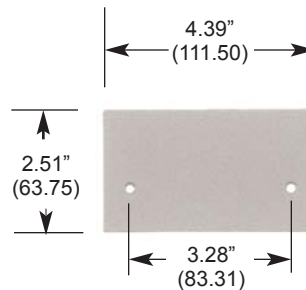

Fire-Rated Poke-Throughs Pedestal Series – Painted Aluminum

ScrubShield™
Complies with UL514A

Face Plates

A variety of one-gang face plates are offered for the painted aluminum pedestals to meet your application needs. These painted aluminum plates are available in gray and black to match pedestal housings. Order one face plate per pedestal gang.

Description	Color	Catalog Numbers
Duplex receptacle opening.	Gray Black	SS2309DGYA SS2309DBKA
Single receptacle opening for 1.36" to 1.39" face diameter.	Gray Black	SS2309SGYA SS2309SBKA
Blank.	Gray Black	SS2309BGYA SS2309BBKA
Furniture feed with 1.11" KO to accept 3/4" flexible metal conduit connector.	Gray Black	SS2309FGYA SS2309FBKA
Furniture feed with 1.36" KO to accept 1" flexible metal conduit connector.	Gray Black	SS2309F1GYA SS2309F1BKA
Voice/Data with 1" ID (25.4) bushed opening.	Gray Black	SS2309TGYA SS2309TBKA
Style Line opening for Style Line, GFCI, surge receptacles and communication outlets.	Gray Black	SS2309SLGYA SS2309SLBKA

Note: See pages M-25--26 for dimensional data and device options.