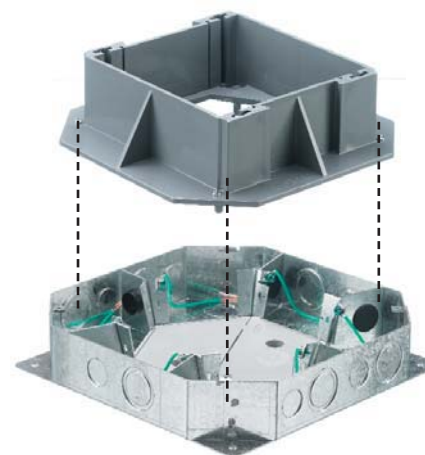

Option B - Tile application.

Description	Color	Catalog Numbers
Metallic cover, and cable doors.	Brass Finish	LCFBCBRST
	Aluminum Finish	LCFBCALT
	Gray	LCFBCGYT
	Black	LCFBCBKT

LCFBSSA