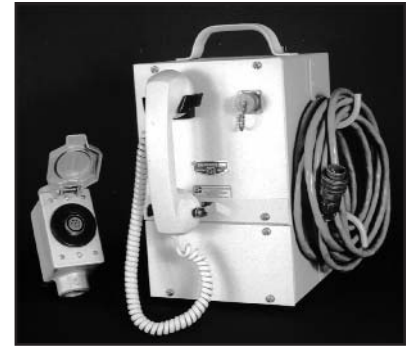

Portable Stations

FEATURES

- **Ideal for extensive facilities where it is not desirable to invest in handset stations for all possible locations**
- **Easily transported with attached handle**
- **25-foot cable for user mobility**
- **Equipped with a weatherproof speaker**
- **Noise-cancelling microphone**
- **Non-moveable electronic hookswitch**
- **Durable housing**
- **Hearing aid compatible handset**
- **Minimal maintenance**
- **Powerful 12 watt amplifier**

GAI-Tronics Corporation offers the Model 770-202 Portable Station and Model 770-204 Portable Station with front panel headset jack. These fully portable units are ideal for large facilities where it would be costly to place handset stations in all possible locations. The portable stations plug directly into a Model 773 Outdoor Jack Station. These portable stations are easily transported, using attached carrying handle, and the 25-foot cable provides mobility to the user.

The handset station is easily installed into the portable enclosure. Because the Model 770-202 and 770-204 Portable Station uses the same handset/speaker amplifier as standard Page/Party® Wall Stations, the user can significantly reduce investment in spare parts. The station also includes a handset retainer assembly to secure the handset when the station is being transported.

For Page/Party® specifications please visit our website at www.gai-tronics.com