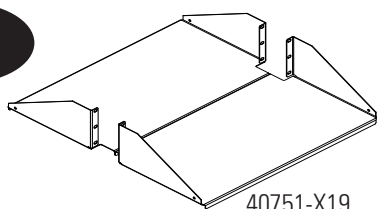

3U

3U

40751-X19

2U

5U

A 6.37" (161.8 mm)
B 7.16" (181.9 mm)
C 11.53" (292.9 mm)
D 13.00" (330.2 mm)

Standard Single-Sided Steel Shelf

Economical rack or wall-mounted shelf for miscellaneous equipment. Made of cold-rolled steel and may be rack or wall-mounted. 19" rack-mountable, holds equipment up to 17.25"W x 14.75"D (438.2 mm x 374.7 mm). Sold two per shipping carton, supports up to 35 lb (15.9 kg).

Standard Double-Sided Steel Shelf

An economical rack or wall-mounted shelf with twice the shelf space for centered loading and deeper equipment handling. Made of cold-rolled steel, this shelf mounts on double-sided racks only. 19" rack mountable, holds equipment up to 17.25"W x 21.50"D (438.2 mm x 546.1 mm) and supports up to 25 lb (11.3 kg) per side or 50 lb (22.7 kg) total.

19"D (480 mm) Low Profile Shelf

Reduced height design saves on valuable rack space. Mounts to either front or back of rack channel face. Mounting hardware not included. 19" version holds equipment up to 17.25"W x 18.82"D (438.2 mm x 478.0 mm), 23" version holds equipment up to 21.25"W x 18.82"D (539.8 mm x 478.0 mm) Made of strong, lightweight aluminum, supports up to 40 lb (18.1 kg).

26"D (660 mm) Shelf

Extra deep design is convenient for mounting large equipment requiring additional support. Will fit inside most CPI rack enclosures, except P/N 11058 or wall enclosure). Mounting hardware not included. 19" version holds equipment up to 17.75"W x 25.8"D (450.9 mm x 655.8 mm), 23" version holds equipment up to 21.75"W x 25.8"D (552.5 mm x 655.8 mm). Made of strong, lightweight aluminum, supports up to 150 lb (68.0 kg). 19" version is UL Listed: File E140851; Category DUXR (US), DUXR7 (Canada) – Communications Circuit Accessory.