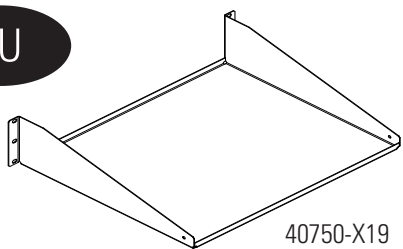

3U

3U

2U

5U

A 6.37" (161.8 mm)
B 7.16" (181.9 mm)
C 11.53" (292.9 mm)
D 13.00" (330.2 mm)

Standard Single-Sided Steel Shelf

Economical rack or wall-mounted shelf for miscellaneous equipment. Made of cold-rolled steel and may be rack or wall-mounted. 19" rack-mountable, holds equipment up to 17.25"W x 14.75"D (438.2 mm x 374.7 mm). Sold two per shipping carton, supports up to 35 lb (15.9 kg).

Standard Double-Sided Steel Shelf

An economical rack or wall-mounted shelf with twice the shelf space for centered loading and deeper equipment handling. Made of cold-rolled steel, this shelf mounts on double-sided racks only. 19" rack mountable, holds equipment up to 17.25"W x 21.50"D (438.2 mm x 546.1 mm) and supports up to 25 lb (11.3 kg) per side or 50 lb (22.7 kg) total.

19"D (480 mm) Low Profile Shelf

Reduced height design saves on valuable rack space. Mounts to either front or back of rack channel face. Mounting hardware not included. 19" version holds equipment up to 17.25"W x 18.82"D (438.2 mm x 478.0 mm), 23" version holds equipment up to 21.25"W x 18.82"D (539.8 mm x 478.0 mm) Made of strong, lightweight aluminum, supports up to 40 lb (18.1 kg).

26"D (660 mm) Shelf

Extra deep design is convenient for mounting large equipment requiring additional support. Will fit inside most CPI rack enclosures, except P/N 11058 or wall enclosure). Mounting hardware not included. 19" version holds equipment up to 17.75"W x 25.8"D (450.9 mm x 655.8 mm), 23" version holds equipment up to 21.75"W x 25.8"D (552.5 mm x 655.8 mm). Made of strong, lightweight aluminum, supports up to 150 lb (68.0 kg). 19" version is UL Listed: File E140851; Category DUXR (US), DUXR7 (Canada) – Communications Circuit Accessory.