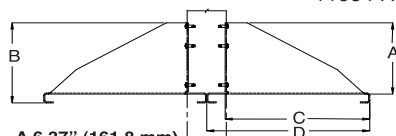

A 6.37" (161.8 mm)
B 7.16" (181.9 mm)
C 11.53" (292.9 mm)
D 13.00" (330.2 mm)

Standard Single-Sided Steel Shelf

Economical rack or wall-mounted shelf for miscellaneous equipment. Made of cold-rolled steel and may be rack or wall-mounted. 19" rack-mountable, holds equipment up to 17.25"W x 14.75"D (438.2 mm x 374.7 mm). Sold two per shipping carton, supports up to 35 lb (15.9 kg).

Standard Double-Sided Steel Shelf

An economical rack or wall-mounted shelf with twice the shelf space for centered loading and deeper equipment handling. Made of cold-rolled steel, this shelf mounts on double-sided racks only. 19" rack mountable, holds equipment up to 17.25"W x 21.50"D (438.2 mm x 546.1 mm) and supports up to 25 lb (11.3 kg) per side or 50 lb (22.7 kg) total.

19"D (480 mm) Low Profile Shelf

Reduced height design saves on valuable rack space. Mounts to either front or back of rack channel face. Mounting hardware not included. 19" version holds equipment up to 17.25"W x 18.82"D (438.2 mm x 478.0 mm), 23" version holds equipment up to 21.25"W x 18.82"D (539.8 mm x 478.0 mm) Made of strong, lightweight aluminum, supports up to 40 lb (18.1 kg).

26"D (660 mm) Shelf

Extra deep design is convenient for mounting large equipment requiring additional support. Will fit inside most CPI rack enclosures, except P/N 11058 or wall enclosure). Mounting hardware not included. 19" version holds equipment up to 17.75"W x 25.8"D (450.9 mm x 655.8 mm), 23" version holds equipment up to 21.75"W x 25.8"D (552.5 mm x 655.8 mm). Made of strong, lightweight aluminum, supports up to 150 lb (68.0 kg). 19" version is UL Listed: File E140851; Category DUXR (US), DUXR7 (Canada) – Communications Circuit Accessory.