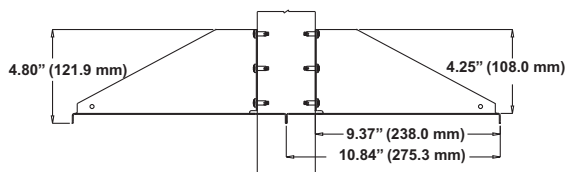

40751-X19

2U