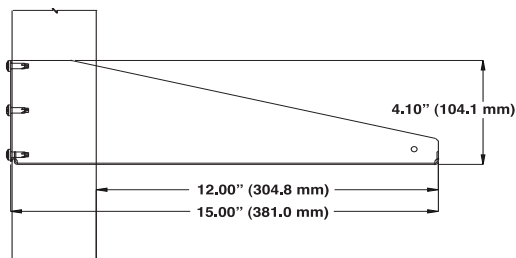

40750-X19

3U