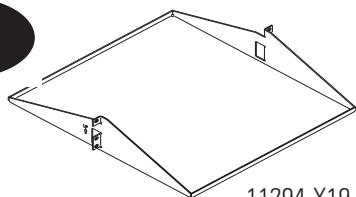

3U

40750-X19

3U

40751-X19

2U

11294-X19

5U

11054-X19

A 6.37" (161.8 mm)
B 7.16" (181.9 mm)
C 11.53" (292.9 mm)
D 13.00" (330.2 mm)

Standard Single-Sided Steel Shelf

Economical rack or wall-mounted shelf for miscellaneous equipment. Made of cold-rolled steel and may be rack or wall-mounted. 19" rack-mountable, holds equipment up to 17.25"W x 14.75"D (438.2 mm x 374.7 mm). Sold two per shipping carton, supports up to 35 lb (15.9 kg).

Standard Double-Sided Steel Shelf

An economical rack or wall-mounted shelf with twice the shelf space for centered loading and deeper equipment handling. Made of cold-rolled steel, this shelf mounts on double-sided racks only. 19" rack mountable, holds equipment up to 17.25"W x 21.50"D (438.2 mm x 546.1 mm) and supports up to 25 lb (11.3 kg) per side or 50 lb (22.7 kg) total.

19"D (480 mm) Low Profile Shelf

Reduced height design saves on valuable rack space. Mounts to either front or back of rack channel face. Mounting hardware not included. 19" version holds equipment up to 17.25"W x 18.82"D (438.2 mm x 478.0 mm), 23" version holds equipment up to 21.25"W x 18.82"D (539.8 mm x 478.0 mm) Made of strong, lightweight aluminum, supports up to 40 lb (18.1 kg).