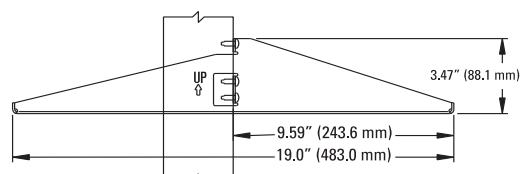

11294-X19

5U