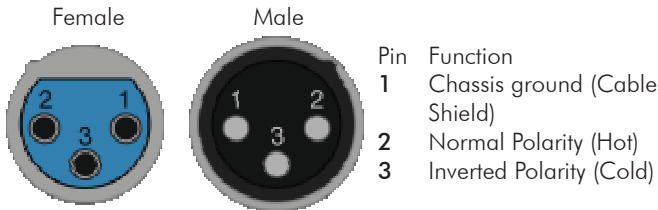

CONNECTOR PIN OUT

iSTATION™ COMPATIBLE

Work Station and Cross-Connect Solutions

- iSTATION™ Front-loading Plates
- Decorator Frames
- iSTATION™ UDX Multimedia Panels
- iFRAME® Vertical Patch Panel

Hubbell Delivery System

- Hubbell SystemOne Poke-Throughs and Floor Boxes
- Hubbell Surface Raceway, Metal and Non-Metallic
- Multi-Connect™ Wall Boxes/Conference Table Boxes