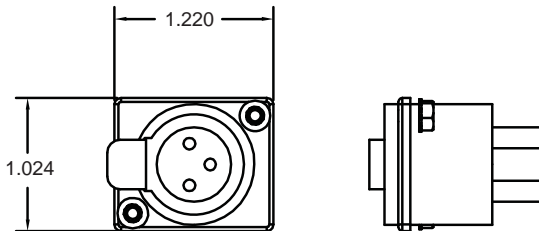

XX = Housing Colors

"AL" = Almond; "BK" = Black; "EI" = Electric Ivory; "GY" = Gray;
"LA" = Light Almond; "OW" = Office White; "W" = White.