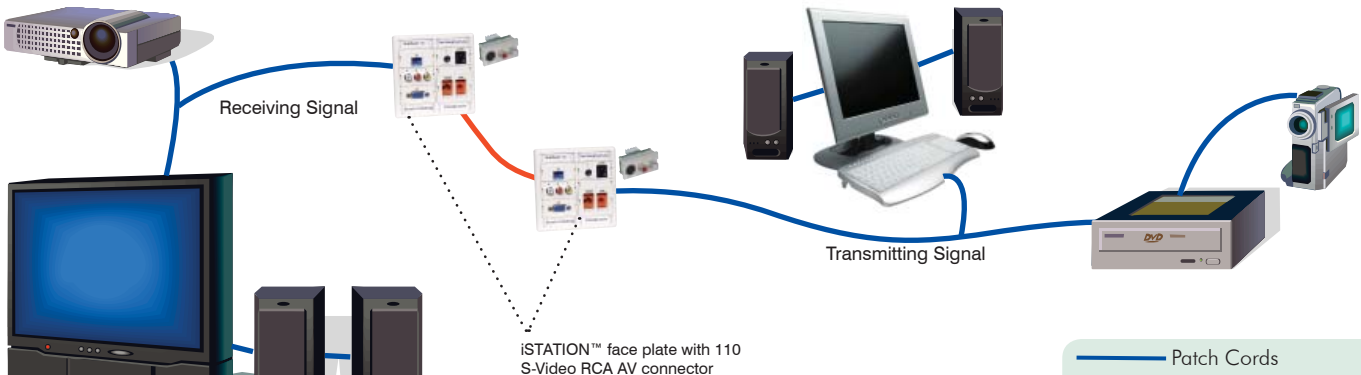

**CONNECTOR DEPTH CHART**

**DIMENSIONS**

**iSTATION™ COMPATIBLE**

**Work Station and Cross-Connect Solutions**

- iSTATION™ front-loading plates
- UDX iSTATION™ Multimedia Panels
- iFRAME® Vertical Patch Panel

**Hubbell Delivery System**

- Hubbell SystemOne Poke-Thrus and Floor Boxes
- Hubbell Surface Raceway, Metal and Non-Metallic
- Multi-Connect™ Wall Boxes/Conference Table Boxes

**TYPICAL APPLICATION**

iSTATION™ face plate with 110 S-Video RCA AV connector