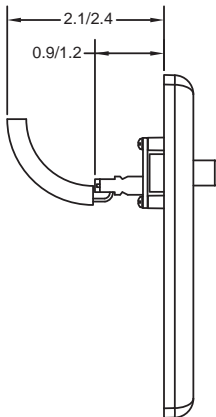

CONNECTOR DEPTH CHART