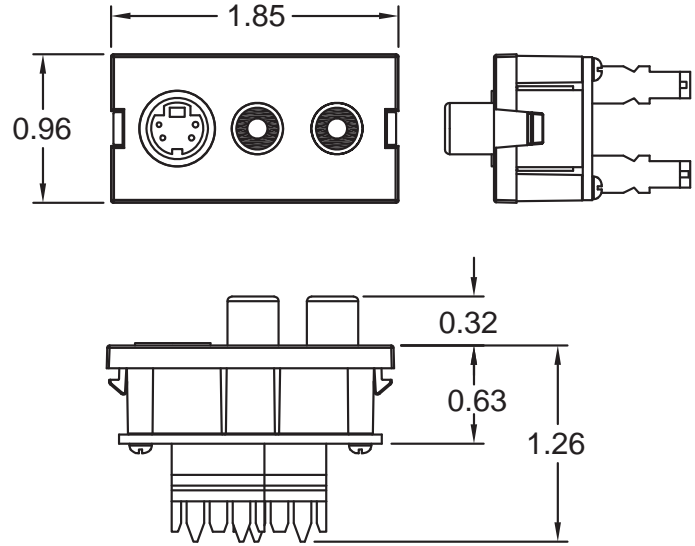

DIMENSIONS

iSTATION™ COMPATIBLE

Work Station and Cross-Connect Solutions

- iSTATION™ front-loading plates
- UDX iSTATION™ Multimedia Panels
- iFRAME® Vertical Patch Panel

Hubbell Delivery System

- Hubbell SystemOne Poke-Thrus and Floor Boxes
- Hubbell Surface Raceway, Metal and Non-Metallic
- Multi-Connect™ Wall Boxes/Conference Table Boxes