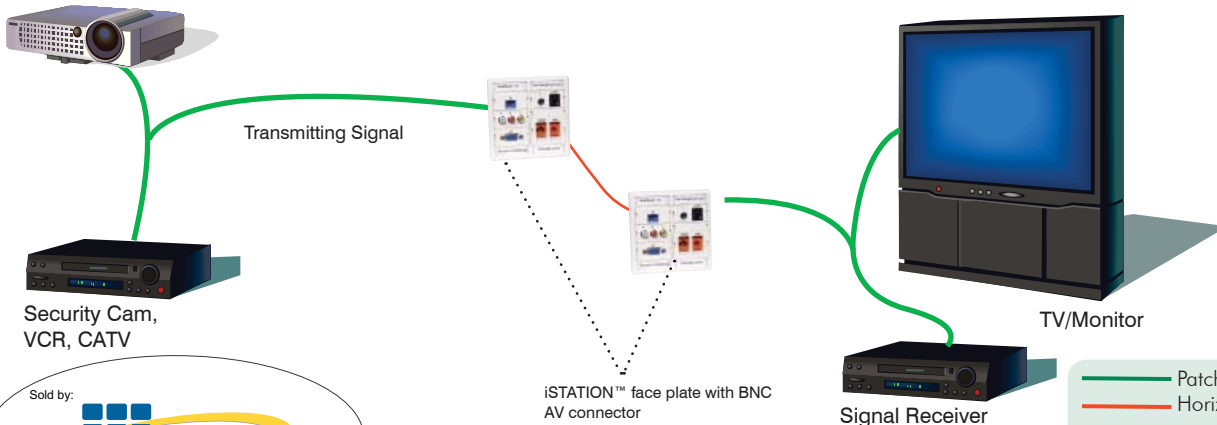

TYPICAL APPLICATION

Sold by:

— Patch Cords
— Horizontal Cable

BNC AV Module/
Connector in a Hubbell
iSTATION™ face plate.

Hubbell Premise Wiring

HUBBELL INCORPORATED (Delaware)
14 Lord's Hill Road • Stonington, CT 06378-0901 • (860) 535-8326 • 800-626-0005
Fax: (860) 535-8328 • Internet site: <http://www.hubbell-premise.com>

Worldwide Locations

Hubbell Premise Wiring, Asia Pacific
Hubbell Canada Inc.
Hubbell Premise Wiring, Central America
Hubbell Premise Wiring, China
Hubbell Premise Wiring, Europe
Hubbell Premise Wiring, India
Hubbell Int'l. Inc., Korea Branch

852-2836-7131
905-839-1138
506-309-4158
86-21-6374 2660
44-01283 500500
91-80-4022-4089
(82 2) 2607 1363

Fax: 852-2836-7132
Fax: 905-839-9108
Fax: 506-260-1616
Fax: 86-21-6374 2799
Fax: 44-01283 500400
Fax: 91-80-4022-4033
Fax: (82 2) 2603 7386

Hubbell Premise Wiring, Latin America
Hubbell de Mexico, S.A. de C.V.
Hubbell Premise Wiring, Middle East
Hubbell Premise Wiring, Puerto Rico
Hubbell-Taian Co., Ltd., Taiwan
Hubbell Premise Wiring, Venezuela

305-408-4501
(5255) 9151-9999
971-4-393-4192
787-855-1075
886-2-2522-1862
58-212-5156482

Fax: 305-408-8201
Fax: (5255) 9151-9989
Fax: 971-4-393-4194
Fax: 787-855-3265
Fax: 886-2-2522-1872
Fax: 58-212-6627258