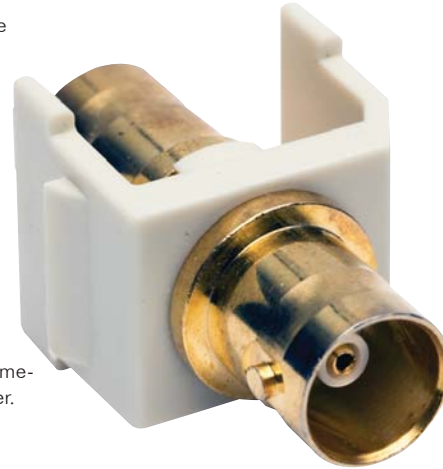

#### SPECIFICATIONS

- ◆ **Connector:**  
Connector Body: Brass.  
Nickel-plated: 100μ"  
Gold-plated: 2μ"
- ◆ **Performance:**  
Range: 1500MHz  
Impedance: 75 Ohms  
Mating Cycles: 500+
- ◆ **Material:**  
Housing: Flame-retardant Polymer  
UL 94V-0

#### CABLE TERMINATION

**Cable Type:** RG6 and RG59 75 ohm Coax Cable.

#### CONNECTOR TERM

**BNC Connector:**  
Used for professional video connections, both for analog and amateur radio antenna connections, aviation electronics and electronic test equipment. The BNC is an alternative to the RCA when used for component/composite video on commercial video devices.

## HUBBELL iStation AV Connectors, BNC

High performance  
Gold-plated  
BNC connector.

Quick and easy  
bayonet-style  
installation.

High impact, flame-  
retardant Polymer.

Hubbell's **iSTATION™** Gold and Nickel-plated BNC connectors provide a perfect solution for distributing coaxial (RG-6 & RG-59) video signal to the work station or cross-connect. Requiring no soldering, these BNC connectors install with a snap and provide a quick easy "bayonet-style" termination.