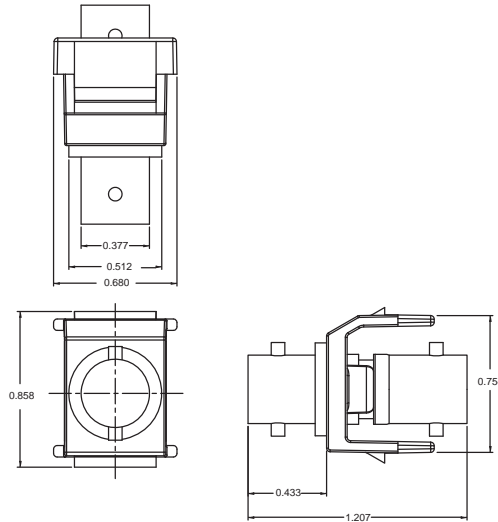

**DIMENSIONS**

**CONNECTOR DEPTH CHART**

**iSTATION™ COMPATIBLE**

**Work Station and Cross-Connect Solutions**

- Front and Rear-loading Plates
- Duplex and Decorator Frames
- ISM Surface Mount Boxes
- UDX Multimedia Panels (except 1U-48)
- **NETSELECT®** Residential Network Solution
- **iFRAME®** Vertical Patch Panel