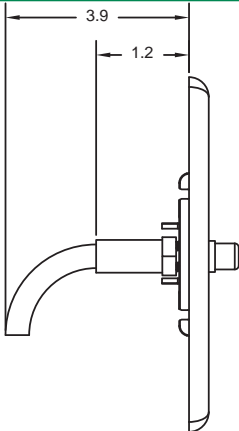

AV Connector, RCA to F-Type Feed-Thru

Sold in carton increments only. Carton contains - 25 keystone connectors (individually bagged). Housing Color: Black.

Housing Color: Office White
Plating: Gold
Catalog No.: **SFRFGXX**

NOTE: The SFRFGXX insulator is available in clear only.

XX = Housing Color: "AL" = Almond; "BK" = Black;
"EI" = Electric Ivory; "GY" = Gray; "LA" = Light Almond;
"OW" = Office White; "W" = White.

RCA INSULATOR COLOR: APPLICATIONS

Color	Audio	Video
Red	Right Signal	Component - Red (Pr/Cr)
White	Left Signal	
Yellow		Composite
Blue		Component - Blue (Pb/Cb)
Green		Component - Green (Y)
Black	Mono/Right	
Orange	Digital (S/PDIF)	Digital (S/PDIF)

CONNECTOR DEPTH CHART