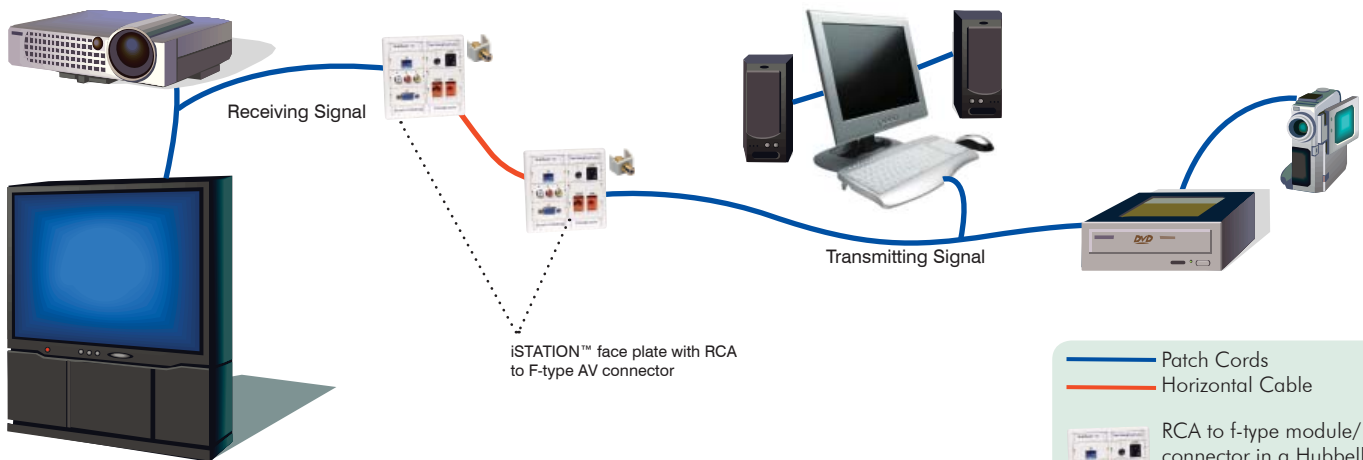

**CONNECTOR DEPTH CHART**

**DIMENSIONS**

**TYPICAL APPLICATION**

**iSTATION™ COMPATIBLE**

**Work Station and Cross-Connect Solutions**

- Front and Rear-loading Plates
- Duplex and Decorator Frames
- ISM Surface Mount Boxes
- UDX Multimedia Panels (except 1U-48)
- NETSELECT® Residential Network Solution
- iFRAME® Vertical Patch Panel