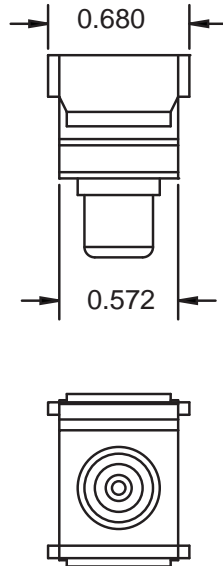

DIMENSIONS