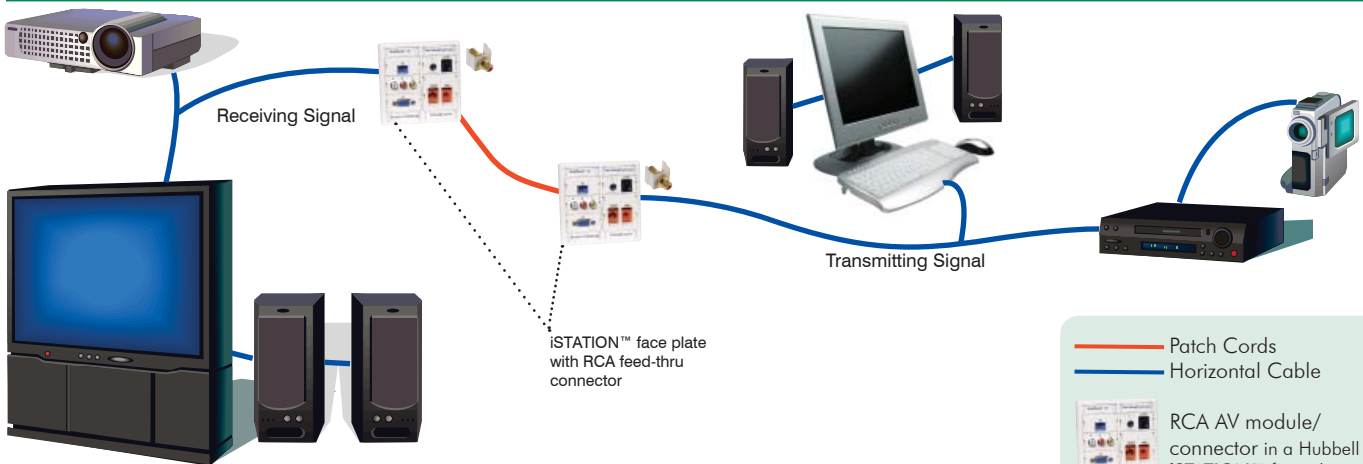

TYPICAL APPLICATION

— Patch Cords
— Horizontal Cable
RCA AV module/connector in a Hubbell iSTATION™ face plate.

Hubbell Premise Wiring

HUBBELL INCORPORATED (Delaware)
14 Lord's Hill Road • Stonington, CT 06378-0901 • (860) 535-8326 • 800-626-0005
Fax: (860) 535-8328 • Internet site: <http://www.hubbell-premise.com>

Worldwide Locations

Hubbell Premise Wiring, Asia Pacific
Hubbell Canada Inc.
Hubbell Premise Wiring, Central America
Hubbell Premise Wiring, China
Hubbell Premise Wiring, Europe
Hubbell Premise Wiring, India
Hubbell Int'l. Inc., Korea Branch

852-2836-7131
905-839-1138
506-309-4158
86-21-6374 2660
44-01283 500500
91-80-4022-4089
(82 2) 2607 1363

Fax: 852-2836-7132
Fax: 905-839-9108
Fax: 506-260-1616
Fax: 86-21-6374 2799
Fax: 44-01283 500400
Fax: 91-80-4022-4033
Fax: (82 2) 2603 7386

Hubbell Premise Wiring, Latin America
Hubbell de Mexico, S.A. de C.V.
Hubbell Premise Wiring, Middle East
Hubbell Premise Wiring, Puerto Rico
Hubbell-Taian Co., Ltd., Taiwan
Hubbell Premise Wiring, Venezuela

305-408-4501
(5255) 9151-9999
971-4-393-4192
787-855-1075
886-2-2522-1862
58-212-5156482

Fax: 305-408-8201
Fax: (5255) 9151-9989
Fax: 971-4-393-4194
Fax: 787-855-3265
Fax: 886-2-2522-1872
Fax: 58-212-6627258