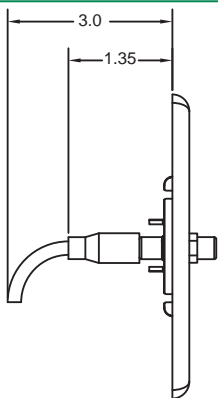

AV Connector, RCA Feed-Thru

Sold in carton increments only. Carton contains - 25 keystone connectors (individually bagged).

Housing/Insulator Color	Plating	Catalog No.
See below	Gold	SFRCXXFFXX
Housing: Office White	Nickel	SFRCXXFF

XX = Housing Color: "AL" = Almond; "BK" = Black; "EI" = Electric Ivory; "GY" = Gray; "LA" = Light Almond; "OW" = Office White; "W" = White.

XX = Insulator Color: "BK" = Black; "B" = Blue; "GN" = Green; "OR" = Orange; "R" = Red; "W" = White; "Y" = Yellow.

RCA INSULATOR COLOR: APPLICATIONS

Color	Audio	Video
Red	Right Signal	Component - Red (Pr/Cr)
White	Left Signal	
Yellow		Composite
Blue		Component - Blue (Pb/Cb)
Green		Component - Green (Y)
Black	Mono/Right	
Orange	Digital (S/PDIF)	Digital (S/PDIF)

CONNECTOR DEPTH CHART