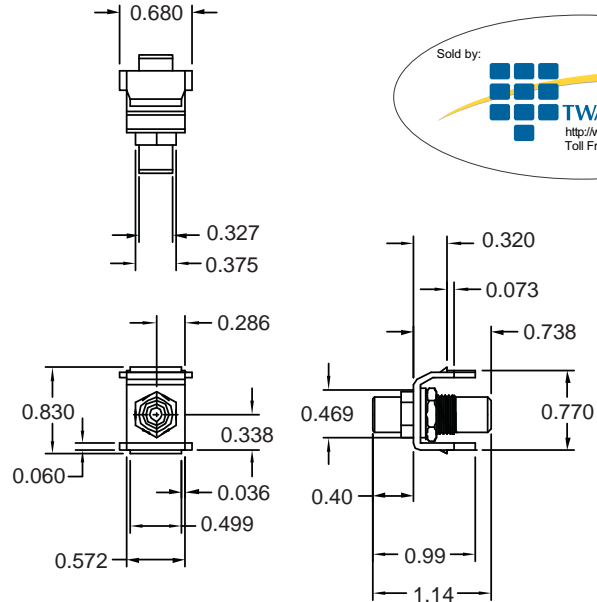

DIMENSIONS