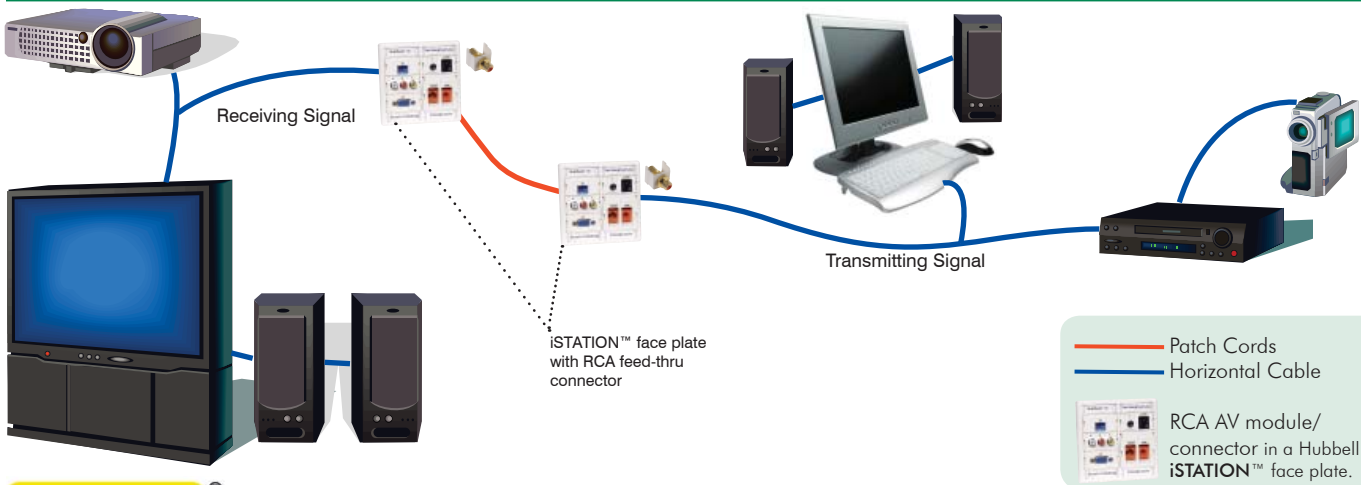

TYPICAL APPLICATION

Hubbell Premise Wiring

HUBBELL INCORPORATED (Delaware)
14 Lord's Hill Road • Stonington, CT 06378-0901 • (860) 535-8326 • 800-626-0005
Fax: (860) 535-8328 • Internet site: <http://www.hubbell-premise.com>

Worldwide Locations

Hubbell Premise Wiring, Asia Pacific
Hubbell Canada Inc.
Hubbell Premise Wiring, Central America
Hubbell Premise Wiring, China
Hubbell Premise Wiring, Europe
Hubbell Premise Wiring, India
Hubbell Int'l. Inc., Korea Branch

852-2836-7131
905-839-1138
506-309-4158
86-21-6374 2660
44-01283 500500
91-80-4022-4089
(82 2) 2607 1363

Fax: 852-2836-7132
Fax: 905-839-9108
Fax: 506-260-1616
Fax: 86-21-6374 2799
Fax: 44-01283 500400
Fax: 91-80-4022-4033
Fax: (82 2) 2603 7386

Hubbell Premise Wiring, Latin America
Hubbell de Mexico, S.A. de C.V.
Hubbell Premise Wiring, Middle East
Hubbell Premise Wiring, Puerto Rico
Hubbell-Taian Co., Ltd., Taiwan
Hubbell Premise Wiring, Venezuela

305-408-4501
(5255) 9151-9999
971-4-393-4192
787-855-1075
886-2-2522-1862
58-212-5156482

Fax: 305-408-8201
Fax: (5255) 9151-9989
Fax: 971-4-393-4194
Fax: 787-855-3265
Fax: 886-2-2522-1872
Fax: 58-212-6627258