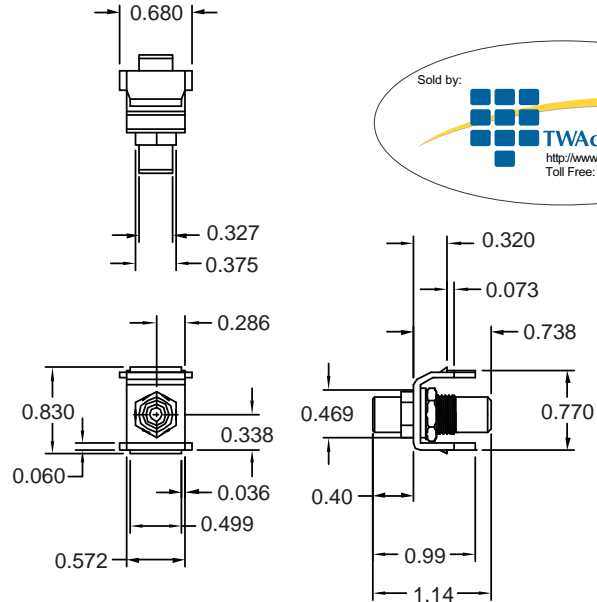

DIMENSIONS