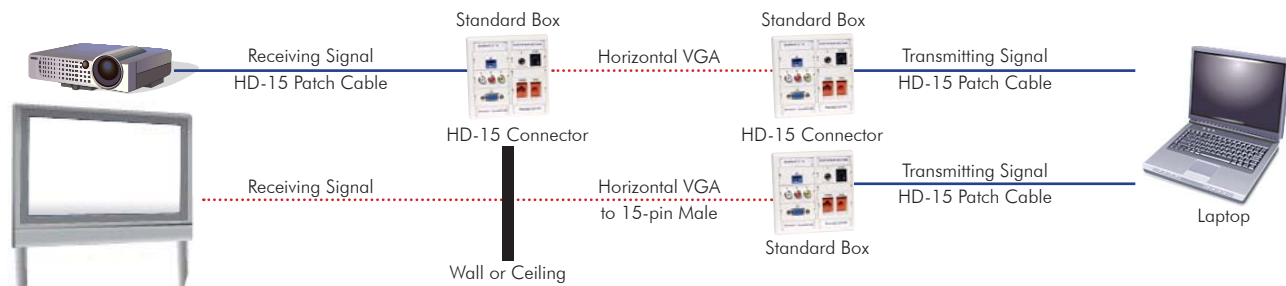

TYPICAL APPLICATIONS

— Patch Cords
..... Horizontal Cable

15-pin Connector in Hubbell iSTATION™ face plate.

Hubbell Premise Wiring

HUBBELL INCORPORATED (Delaware)
14 Lord's Hill Road • Stonington, CT 06378-0901 • (860) 535-8326 • 800-626-0005
Fax: (860) 535-8328 • Internet site: <http://www.hubbell-premise.com>

Worldwide Locations

Hubbell Premise Wiring, Asia Pacific Hubbell Canada Inc. Hubbell Premise Wiring, Central America Hubbell Premise Wiring, China Hubbell Premise Wiring, Europe Hubbell Premise Wiring, India Hubbell Int'l. Inc., Korea Branch	852-2836-7131 905-839-1138 506-309-4158 86-21-6374 2660 44-01283 500500 91-80-4022-4089 (82 2) 2607 1363	Fax: 852-2836-7132 Fax: 905-839-9108 Fax: 506-260-1616 Fax: 86-21-6374 2799 Fax: 44-01283 500400 Fax: 91-80-4022-4033 Fax: (82 2) 2603 7386	Hubbell Premise Wiring, Latin America Hubbell de Mexico, S.A. de C.V. Hubbell Premise Wiring, Middle East Hubbell Premise Wiring, Puerto Rico Hubbell-Taian Co., Ltd., Taiwan Hubbell Premise Wiring, Venezuela	305-408-4501 (5255) 9151-9999 971-4-393-4192 787-855-1075 886-2-2522-1862 58-212-5156482	Fax: 305-408-8201 Fax: (5255) 9151-9989 Fax: 971-4-393-4194 Fax: 787-855-3265 Fax: 886-2-2522-1872 Fax: 58-212-6627258