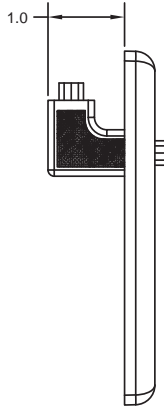

CONNECTOR DEPTH CHART