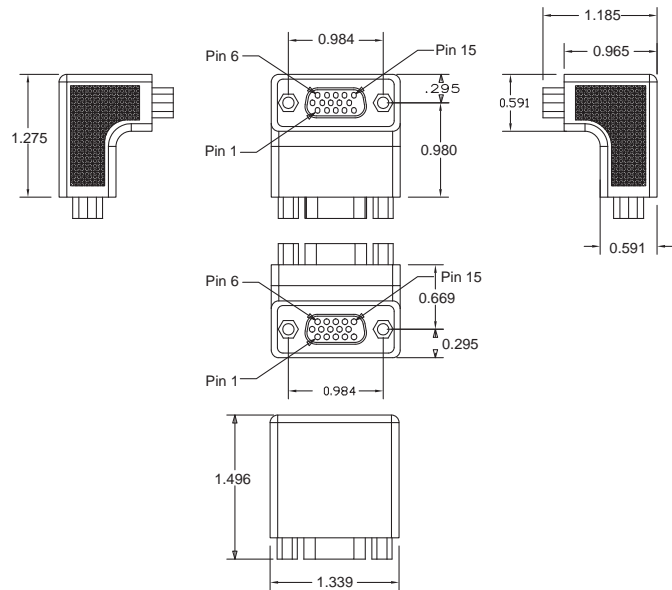

Female to female coupler.

iSTATION™ Mounting Flexibility.

Right angle eliminating cable bend radius issues.

SPECIFICATIONS

- ◆ **Connector:** High density 15-pin D-Sub Connector Female to Female Coupler.
- ◆ **Signal Performance:** RGBHV.

INSTALLATION TIPS

Important: Always allow for clearance behind connection location to ensure for proper bend radius with VGA cable assemblies.

AV Connector, 15-pin 90° Gender Changer

Qty.	Catalog No.
1-pack	15901
10-pack	159010

Unloaded 15-/9-pin HDMI Plates, Frames, Modules

Description	Catalog No.
HDMI 15/9-pin Blank, Unloaded, 1 Unit, 10-pk	IMBDS1XX
HDMI/15/9-pin Blank, Angled Unloaded, 1.5 Unit, 1-pk	IMBDSA15XX
HDMI 15/9-pin AV, Panel Mount Connector, 3.5mm, Blank, 2 Unit, 1-pk	IMB153X2XX
HDMI 15/9-pin, 3.5mm, Blank, 1.5 Unit 1-pk	IMB15315XX
HDMI 15/9-pin, Decorator Frame, 1-gang, 10-pk	IMISFB15XX

XX = Housing Colors

"AL" = Almond; "BK" = Black; "EI" = Electric Ivory; "GY" = Gray; "LA" = Light Almond; "OW" = Office White; "W" = White.

CONNECTOR DEPTH CHART

DIMENSIONS

iSTATION™ COMPATIBLE

Work Station and Cross-Connect Solutions