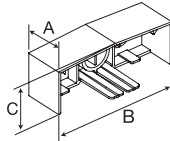

For covering potential openings where two lengths of raceway come together.

**PB3SC**

A: 1.56" (39.62)  
B: 4.74" (120.40)  
C: 1.69" (42.93)

Office  
White

**Safety Strap**

Prevents potential tampering with PB3 BaseTrak cover. Can also be used as a splice cover.

**PB3SS**

A: 1.50" (38.10)  
B: 6.01" (152.65)  
C: 1.74" (44.20)

Office  
White

**End Cap**

For closing end of PB3 BaseTrak Raceway.

**PB3ECA**

A: 2.02" (51.31)  
B: 4.68" (118.97)  
C: 1.72" (43.69)

Office  
White