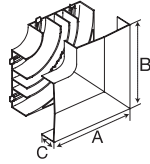

Catalog Number

Fittings

Cover Only    Base & Cover    Color

**Flat Elbow**

Full capacity 1¼ in. bend radius flat elbow.

**PB3FE**

A: 7.64" (194.66)  
B: 7.64" (194.66)  
C: 1.71" (43.43)

**PB3FEBCA**

A: 7.64" (194.66)  
B: 7.64" (194.66)  
C: 1.71" (43.43)

Office  
White

**Tee**

Full capacity 1¼ in. bend radius tee.

**PB3TCBCA**

A: 7.37" (187.20)  
B: 7.08" (179.83)  
C: 2.72" (69.09)

Office  
White

**Splice Cover**