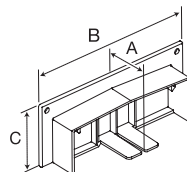

**PB3SS**

A: 1.50" (38.10)  
B: 6.01" (152.65)  
C: 1.74" (44.20)

Office  
White

**End Cap**

For closing end of PB3 BaseTrak Raceway.

**PB3ECA**

A: 2.02" (51.31)  
B: 4.68" (118.97)  
C: 1.72" (43.69)

Office  
White

**Reducer**

Reduces from PB3 BaseTrak Raceway to PW2 WallTrak Raceway.

**PB3REDA**

A: 3.50" (88.90)  
B: 4.72" (119.89)  
C: 1.73" (43.94)

Office  
White

**Conduit Adapter/Ceiling Fitting**

For connecting conduit to raceway. Also use for ceiling feeds. Has combination ½ in., ¾ in., 1 in., 1¼ in. and 1½ in. trade size KOs.

**PB3CACF**

A: 4.72" (119.89)  
B: 5.22" (132.70)  
C: 6.30" (160.02)

Office  
White

**Surface Panel Connector**

For connecting PB3 Raceway with surface type panel boxes.

**PB3SPCA**

A: 2.22" (56.39)  
B: 5.66" (143.76)  
C: 1.60" (40.64)