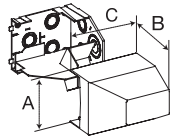

**PB3SS**

A: 1.50" (38.10)  
B: 6.01" (152.65)  
C: 1.74" (44.20)

Office  
White

**End Cap**

For closing end of PB3 BaseTrak Raceway.

**PB3ECA**

A: 2.02" (51.31)  
B: 4.68" (118.97)  
C: 1.72" (43.69)

Office  
White

**Reducer**

Reduces from PB3 BaseTrak Raceway to PW2 WallTrak Raceway.

**PB3REDA**

A: 3.50" (88.90)  
B: 4.72" (119.89)  
C: 1.73" (43.94)

Office  
White

**Conduit Adapter/Ceiling Fitting**

For connecting conduit to raceway. Also use for ceiling feeds. Has combination ½ in., ¾ in., 1 in., 1¼ in. and 1½ in. trade size KOs.

**PB3CACF**

A: 4.72" (119.89)  
B: 5.22" (132.70)  
C: 6.30" (160.02)

Office  
White

**Surface Panel Connector**

For connecting PB3 Raceway with surface type panel boxes.

**PB3SPCA**

A: 2.22" (56.39)  
B: 5.66" (143.76)  
C: 1.60" (40.64)