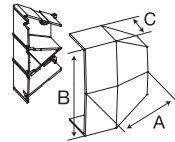

For covering potential openings where two lengths of raceway come together.

**PB3SC**

A: 1.56" (39.62)  
B: 4.74" (120.40)  
C: 1.69" (42.93)

Office  
White

**Safety Strap**

Prevents potential tampering with PB3 BaseTrak cover. Can also be used as a splice cover.

**PB3SS**

A: 1.50" (38.10)  
B: 6.01" (152.65)  
C: 1.74" (44.20)

Office  
White

**End Cap**

For closing end of PB3 BaseTrak Raceway.

**PB3ECA**

A: 2.02" (51.31)  
B: 4.68" (118.97)  
C: 1.72" (43.69)

Office  
White

**Reducer**

Reduces from PB3 BaseTrak Raceway to PW2 WallTrak Raceway.

**PB3REDA**

A: 3.50" (88.90)  
B: 4.72" (119.89)  
C: 1.73" (43.94)

Office  
White

**Conduit Adapter/Ceiling Fitting**

For connecting conduit to raceway. Also use for ceiling feeds. Has combination ½ in., ¾ in., 1 in., 1¼ in. and 1½ in. trade size KOs.