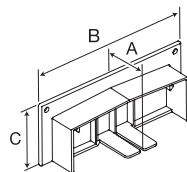

Office  
White

**Transition Fitting**

Transitions horizontal PB3 BaseTrak to vertical PW2 WallTrak, PL1 LANTrak or PP1 PremiseTrak.

**PB3TRBC**

A: 3.22" (81.79)  
B: 7.28" (184.91)  
C: 2.42" (61.47)

Office  
White

**Transition Fitting**

Transitions from BT3 (old style) BaseTrak Raceway to PB3 (new style) BaseTrak Raceway.

**BTPB3TF**

A: 2.22" (56.39)  
B: 5.66" (143.76)  
C: 1.35" (34.29)

Office  
White